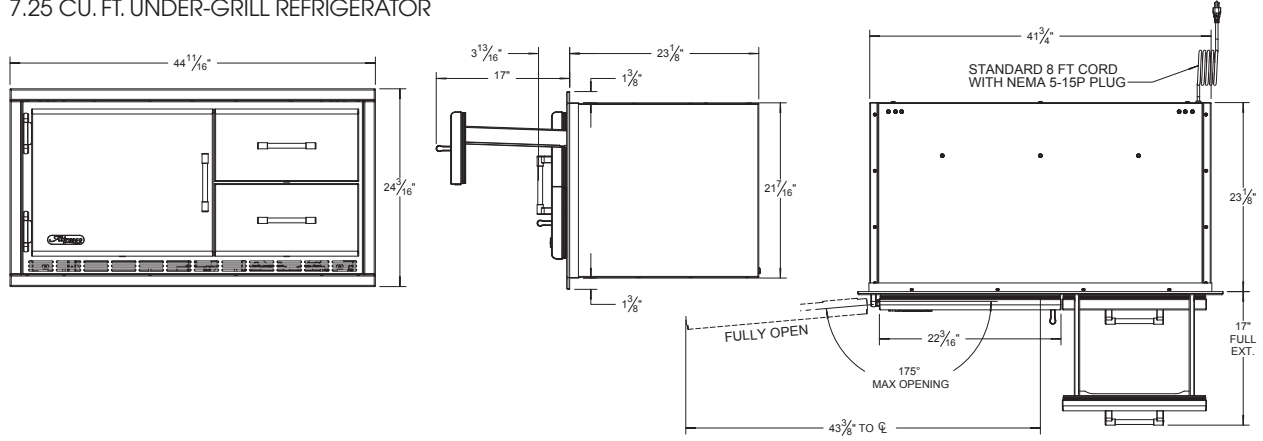

Under-Grill Refrigerator

Under-Grill Refrigerator

Under-Grill Refrigerator

7.25 CU. FT. UNDER-GRILL REFRIGERATOR

24" AND 28" POLARCORE™ SINGLE DOOR AND TWO-DRAWER REFRIGERATOR

Alfresco Authorized Dealer:

Project/Client: