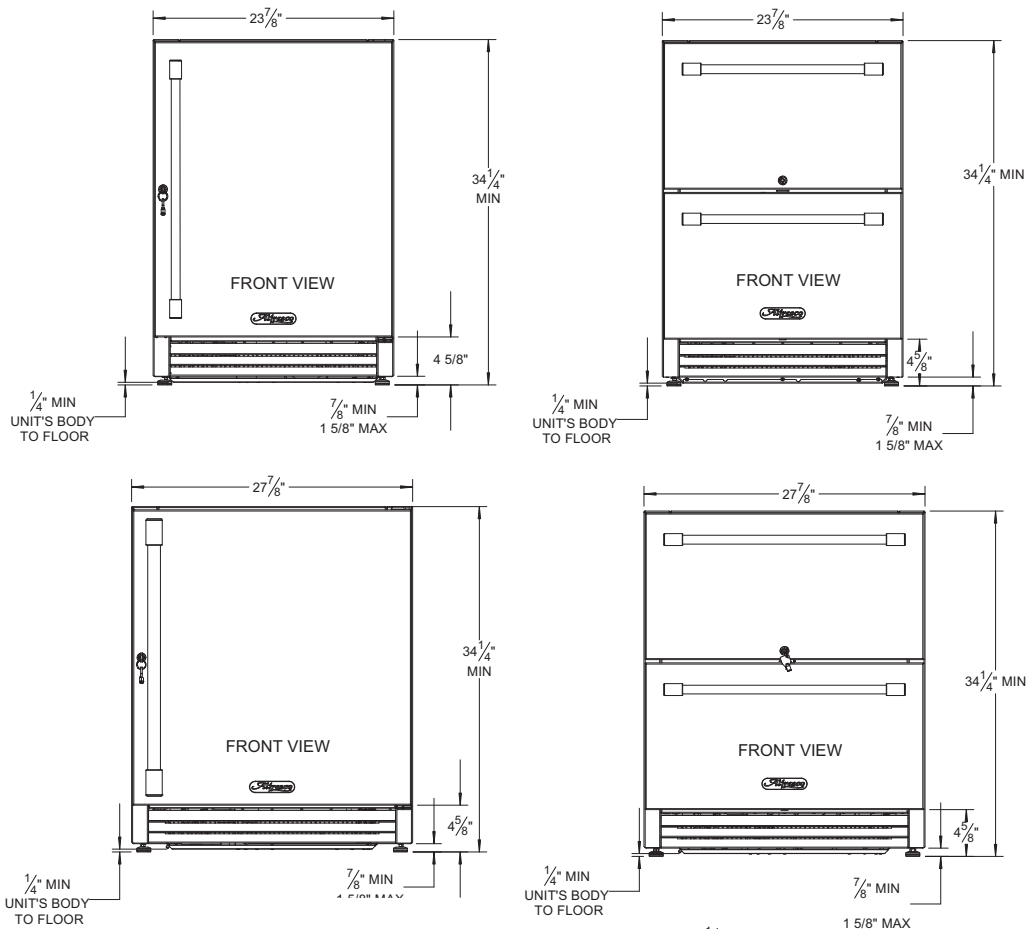

Under-Grill Refrigerator

Under-Grill Refrigerator

Under-Grill Refrigerator

7.25 CU. FT. UNDER-GRILL REFRIGERATOR

24" AND 28" POLARCORE™ SINGLE DOOR AND TWO-DRAWER REFRIGERATOR

Alfresco Authorized Dealer:

Project/Client: