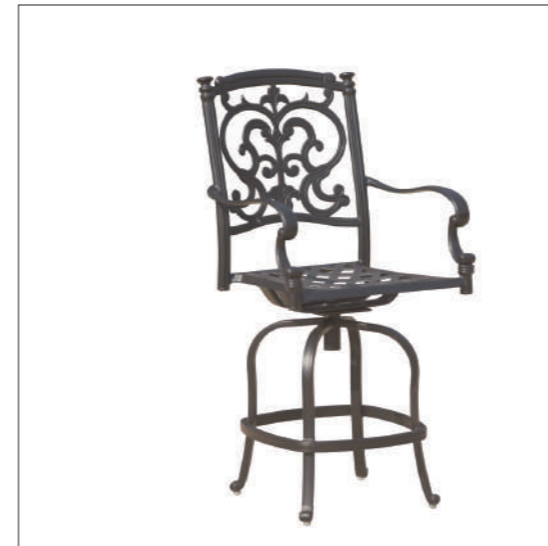

Standard sesame cushion or special order Sunbrella fabric cushion.
Furniture Color: Antique Bronze

SANTA BARBARA

201010-1 Dining Chair

201010-3 Swivel Rocker Chair

201010-7CH Counter Height Swivel Bar Stool

201010-7 Swivel Bar Stool

Chaise Back

201010-33 Chaise Lounge (extra long)

Standard sesame cushion or special order Sunbrella fabric cushion.
Furniture Color: Antique Bronze

SANTA BARBARA

201016-3 Swivel Rocker Club Chair