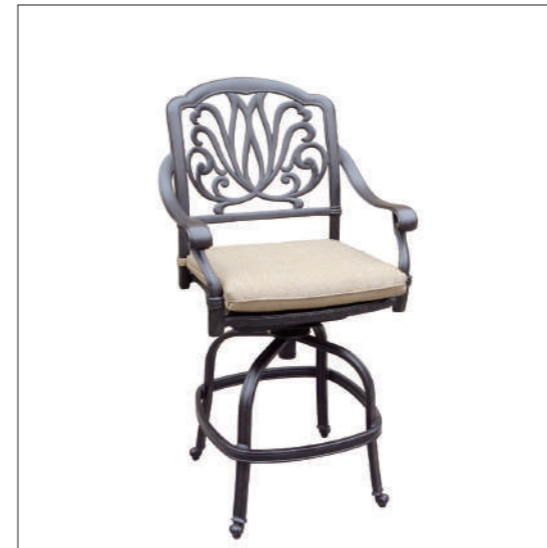

Standard sesame cushion or special order Sunbrella fabric cushion.
Furniture Color: Antique Bronze

ELISABETH

DL707-1 Dining Chair

DL707-3 Swivel Rocker Chair

DL707-7CH Counter Height Swivel Bar Stool

DL707-7 Swivel Bar Stool

Chaise Back

DL707-33 Chaise Lounge (extra long)

Standard sesame cushion or special order Sunbrella fabric cushion.
Furniture Color: Antique Bronze

ELISABETH

DL708-5 Swivel Rocker Club Chair

DL709-1 Adjustable Club Chair & Ottoman