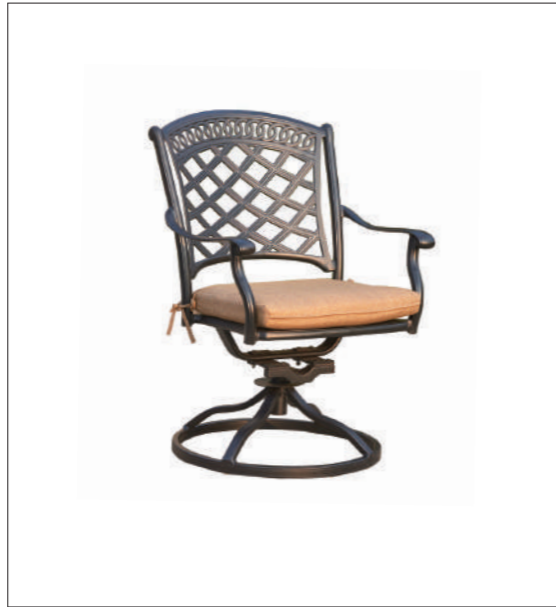

201030-3 Swivel Rocker Chair