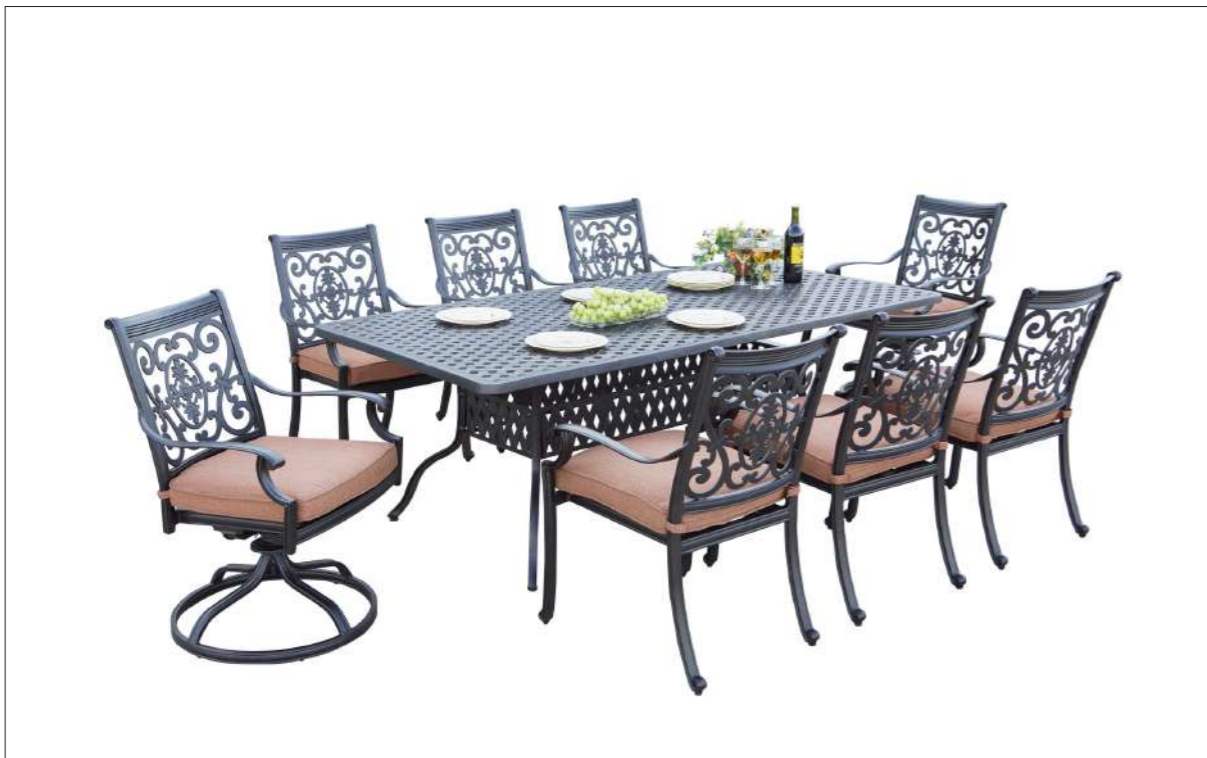

St. Cruz Dining Chairs and Swivel Rocker Chairs with Series 30 - 42" X 92" Rectangular Dining Table

Standard spicy chili cushion or special order Sunbrella fabric cushion.
Furniture Color: Antique Bronze