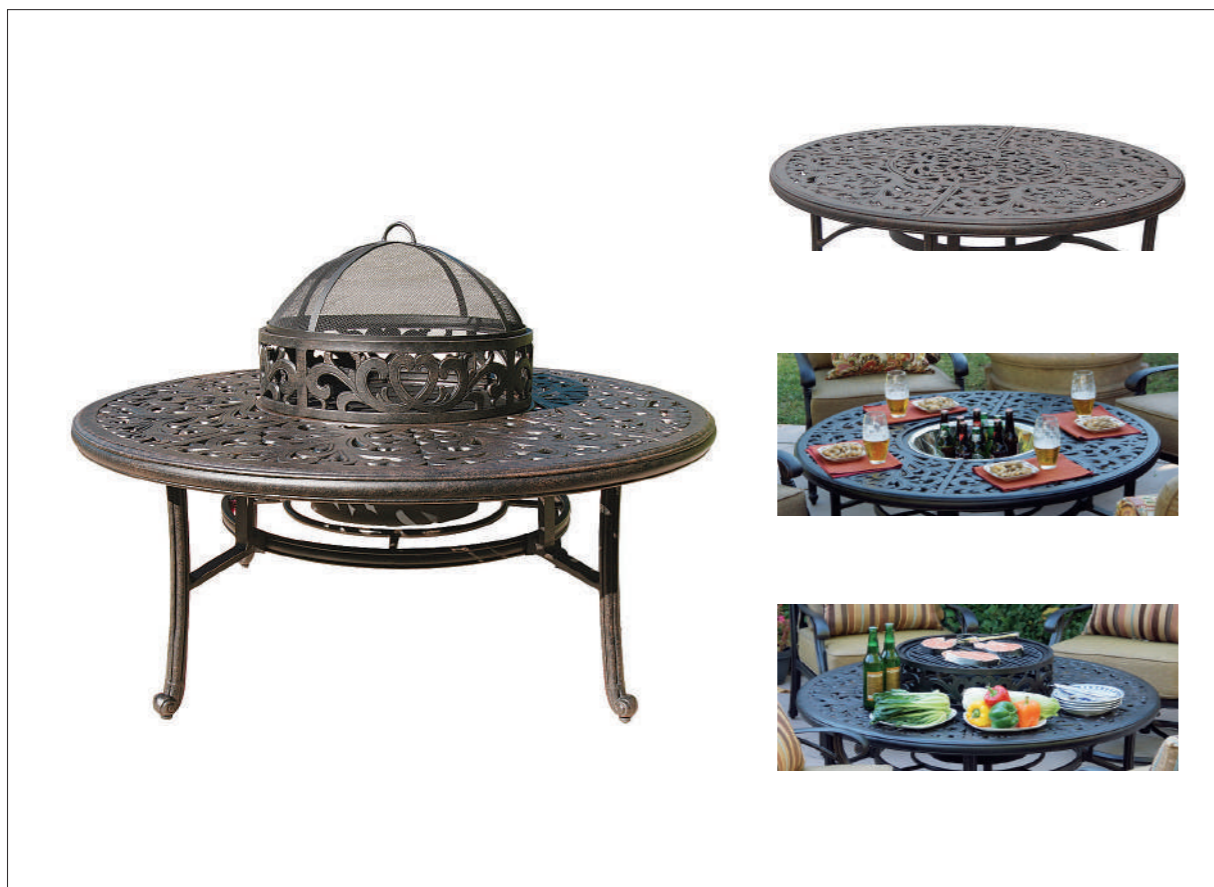

DL80-Q-B 52" Round Tea Table / Ice Bucket Insert / BBQ and Fire Pit