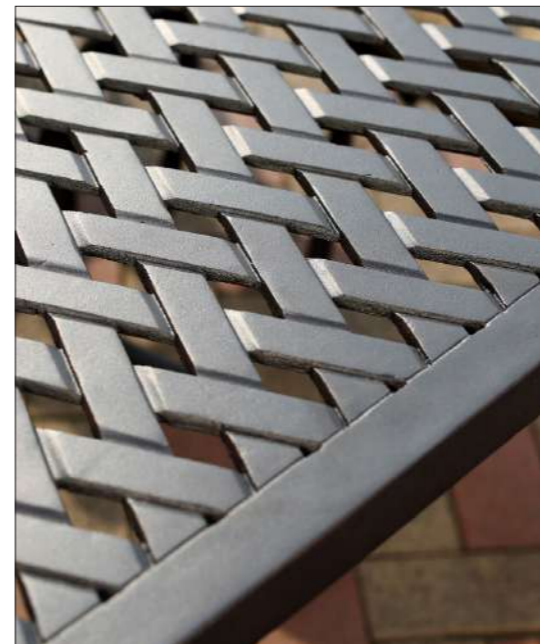

Standard sesame cushion or special order Sunbrella fabric cushion.
Furniture Color: Antique Bronze