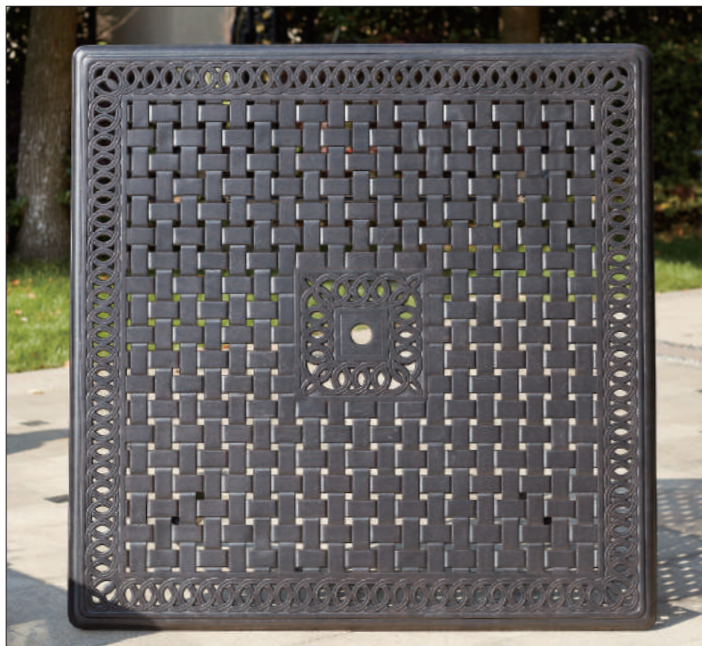

Sling Color: Irish Mix
Furniture Color: Antique Bronze