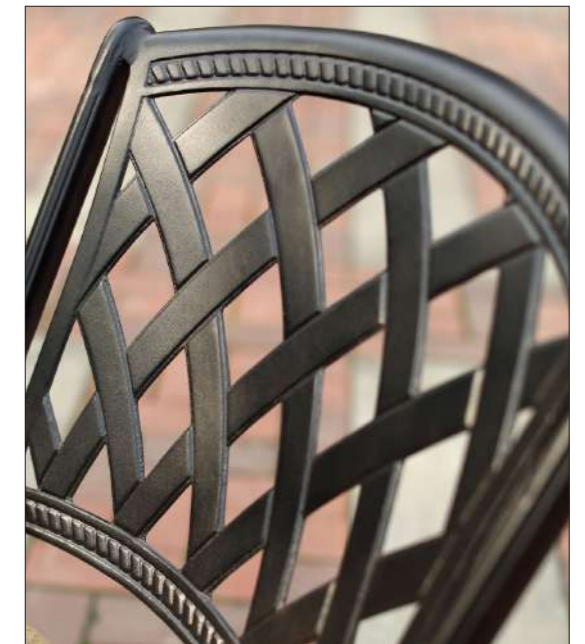

Standard sesame cushion or special order Sunbrella fabric cushion.
Furniture Color: Antique Bronze