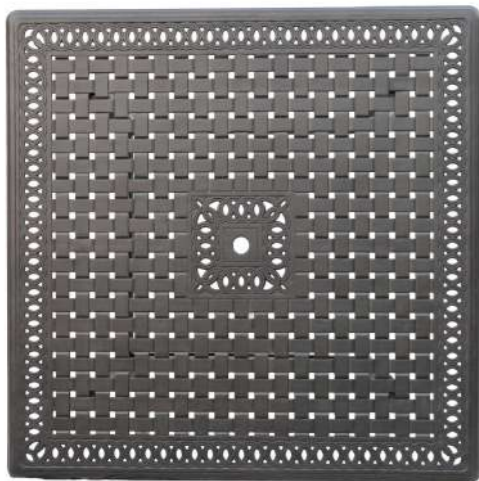

Furniture Color: Antique Bronze