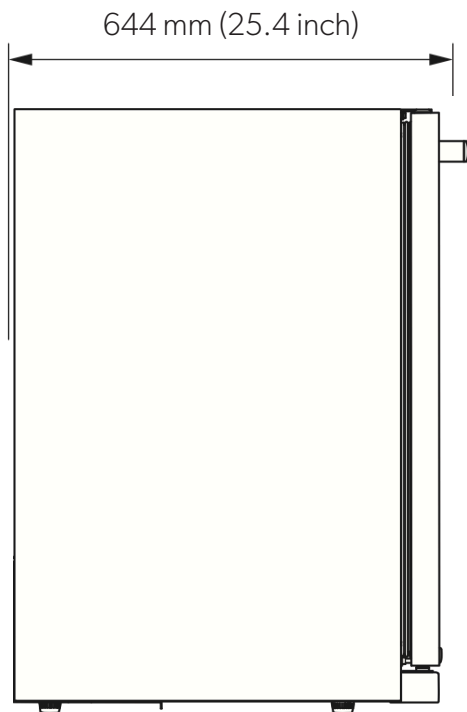

# DOMETIC OUTDOOR REFRIGERATOR

EA24B, EA24D, EA24F | 24 Inch Outdoor Refrigerator

## Specifications

<b>GENERAL</b>	<b>Model</b> EA24B, EA24D, EA24F <b>Internal Volume</b> 5.3 cubic feet
<b>ELECTRICAL</b>	<b>Input Voltage</b> 120V, 60Hz, 4A <b>Rated Input Power</b> 110 W <b>Cord Length</b> 6 feet <b>Energy Star Certified</b> Yes (EA24D, EA24F only)
<b>REFRIGERATION</b>	<b>Ambient Temperature</b> 50 °F to 100 °F <b>Operational Temperature</b> 34 °F to 72 °F <b>Propellant</b> Cyclopentane <b>Refrigerant</b> R600a
<b>OVERALL DIMENSIONS</b>	<b>Width - in.</b> 23.6" <b>Height - in. (mm)</b> 34" - 35" <b>Depth - in.</b> 25.4"
<b>CUTOUT DIMENSIONS</b>	<b>Opening Width</b> 24" <b>Opening Height</b> 34.25" - 35.25" <b>Opening Depth</b> 26"