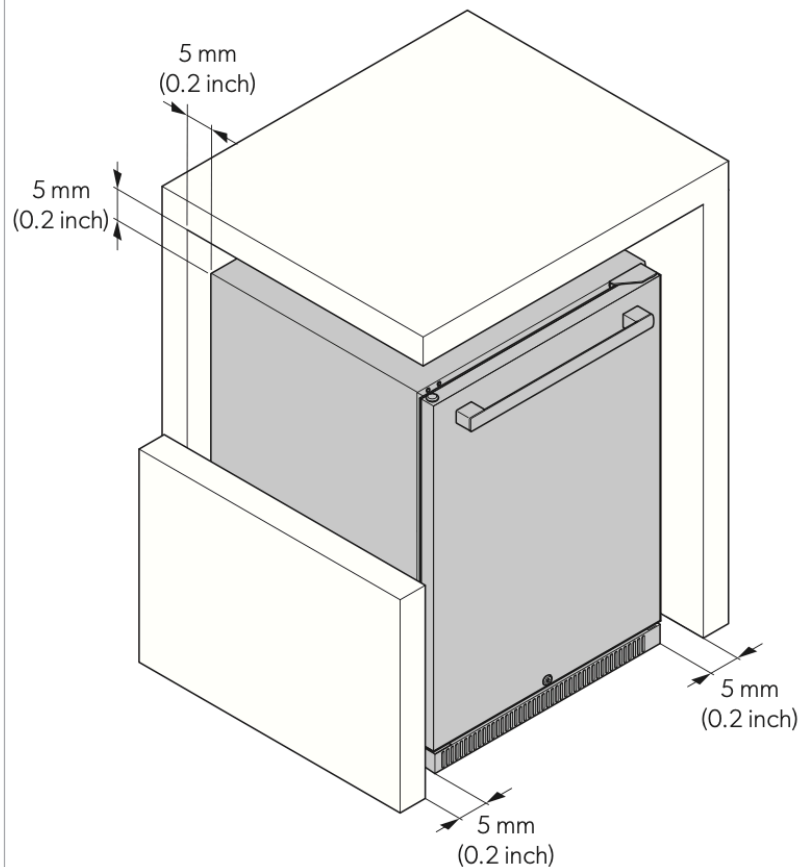

INSTALLATION

Note: For detailed installation guide, refer to product manual