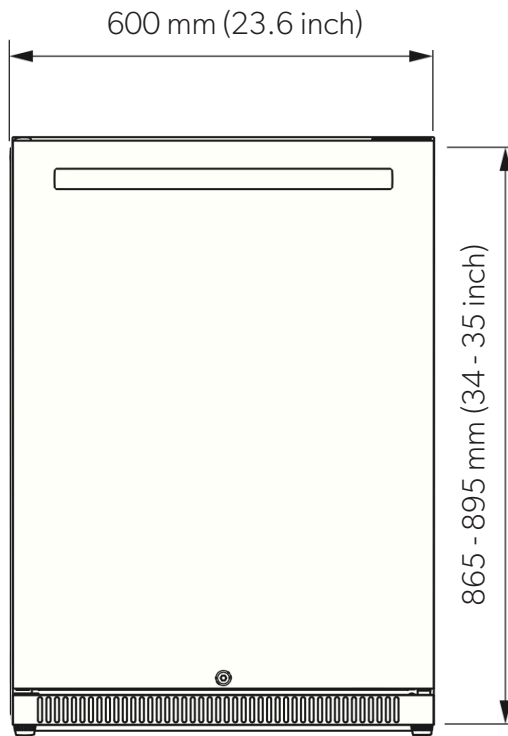

# DOMETIC OUTDOOR REFRIGERATOR

EA24B, EA24D, EA24F | 24 Inch Outdoor Refrigerator

## Specifications

<b>GENERAL</b>	<b>Model</b> EA24B, EA24D, EA24F <b>Internal Volume</b> 5.3 cubic feet
<b>ELECTRICAL</b>	<b>Input Voltage</b> 120V, 60Hz, 4A <b>Rated Input Power</b> 110 W <b>Cord Length</b> 6 feet <b>Energy Star Certified</b> Yes (EA24D, EA24F only)
<b>REFRIGERATION</b>	<b>Ambient Temperature</b> 50 °F to 100 °F <b>Operational Temperature</b> 34 °F to 72 °F <b>Propellant</b> Cyclopentane <b>Refrigerant</b> R600a
<b>OVERALL DIMENSIONS</b>	<b>Width - in.</b> 23.6" <b>Height - in. (mm)</b> 34" - 35" <b>Depth - in.</b> 25.4"
<b>CUTOUT DIMENSIONS</b>	<b>Opening Width</b> 24" <b>Opening Height</b> 34.25" - 35.25" <b>Opening Depth</b> 26"