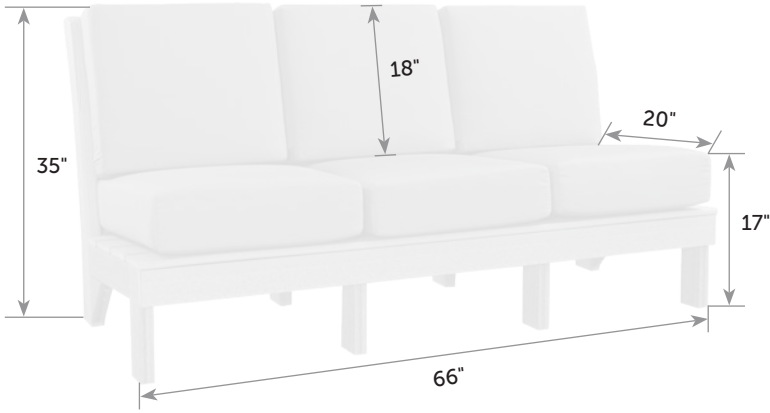

Sectionals come standard with 7" seat cushions

Mission Center Sofa

MI-SoC *Catalog Pg. 50*

Cushions included

Item #	lbs	Zones	2	3	4	5	6	7	8
MI-SoC	120		689.00	699.00	709.00	719.00	739.00	755.00	769.00

Mission Center Love Seat