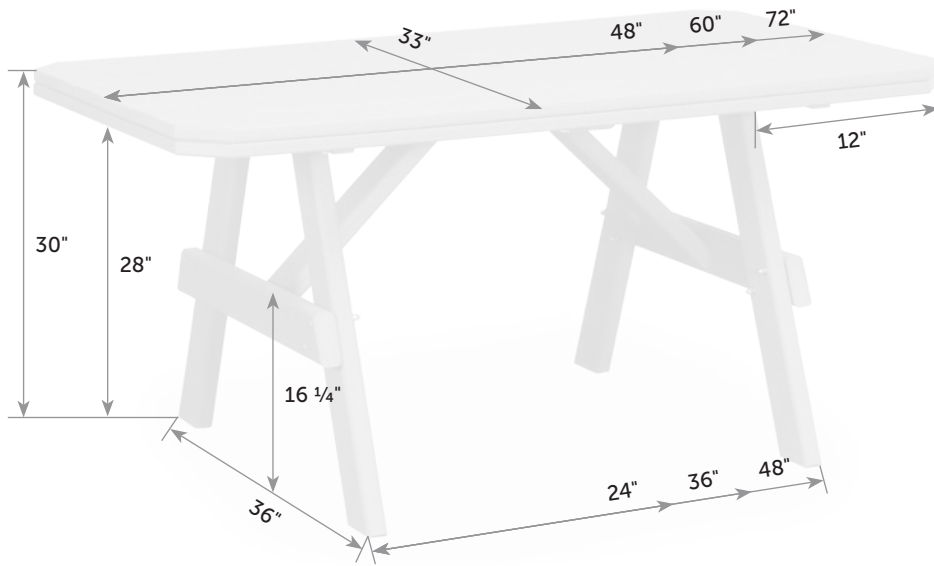

Garden Tables

Catalog Pg. 117

GA-Ta-33x48

GA-Ta-33x60

GA-Ta-33x72

Box

36" x 6" x 48"

Freight

Item #	W x L	Lb.	Zones	2	3	4	5	6	7	8
GA-Ta-33x48	33" x 48"	90		238.00	239.00	242.00	245.00	253.00	259.00	265.00
GA-Ta-33x60	33" x 60"	100		525.00	535.00	545.00	545.00	555.00	555.00	565.00
GA-Ta-33x72	33" x 72"	110		525.00	535.00	545.00	545.00	555.00	555.00	565.00