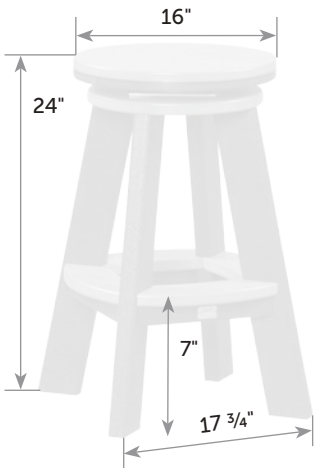

Great Bay Swivel Counter Stool

GR-StS-Co *Catalog Pg. 85, 97*

Box
18" x 18" x 25"

Item #	lbs	Zones	2	3	4	5	6	7	8
GR-StS-Co	35		35.00	40.00	45.00	50.00	55.00	63.00	73.00