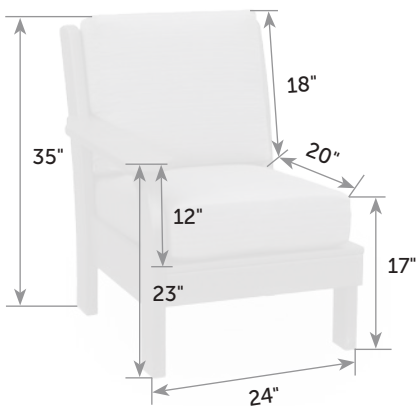

Van Buren Left Love Seat

VA-LoL *Catalog Pg. 56*

Freight

Cushions included

Item #	lbs	Zones	2	3	4	5	6	7	8
VA-LoL	90		539.00	549.00	559.00	570.00	589.00	605.00	620.00
VA-LoR									

Van Buren Right Chair

VA-ChR *Catalog Pg. 57*