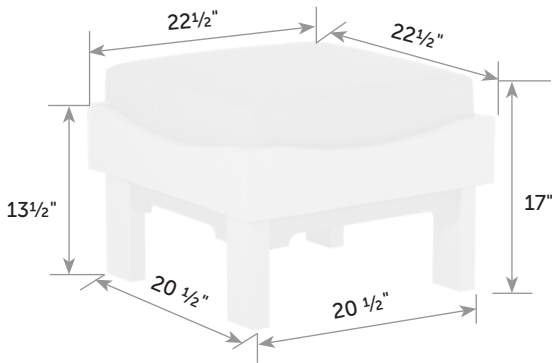

Van Buren Ottoman

VA-Ot *Catalog Pg. 57*

Box
23" x 23" x 17"

Cushions included

Item #	lbs	Zones	2	3	4	5	6	7	8
VA-Ot	35		45.00	48.00	49.00	54.00	58.00	65.00	70.00

Choice of 5" or 7" seat cushions