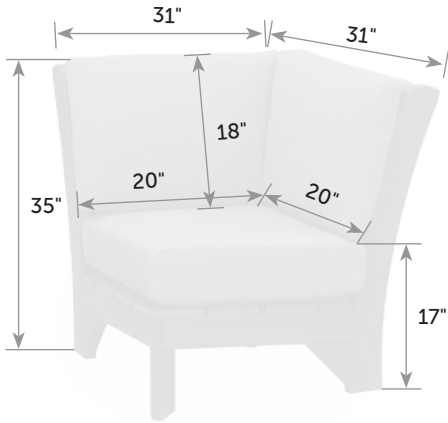

Freight

Cushions included

Item #	lbs	Zones	2	3	4	5	6	7	8
VA-LoC	85		539.00	549.00	559.00	570.00	589.00	605.00	620.00

Sectionals come standard with 7" seat cushions

Sectionals come standard with 7" seat cushions