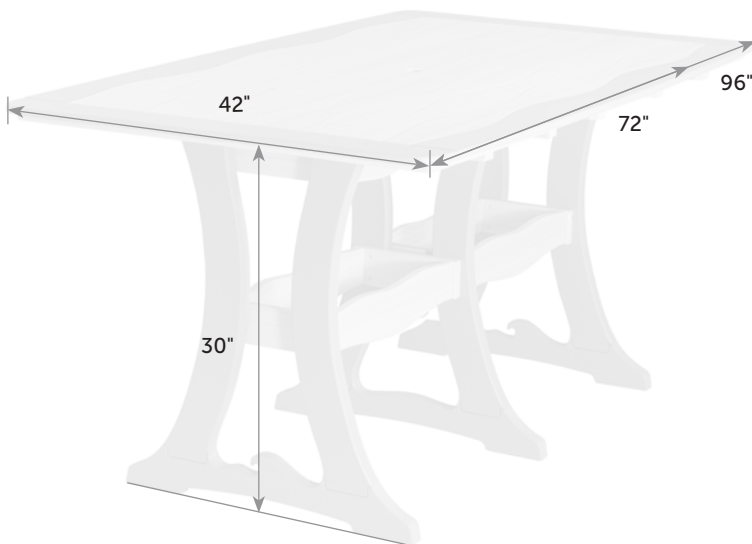

Wave Dining Tables & Surfboard Dining Tables

Catalog Pg. 101, 107

WA-Ta-Di-42x72
WA-Ta-Di-42x96
WA-TaS-Di-42x72
WA-TaS-Di-42x96

Freight

Item #	W x L	Lb.	Zones	2	3	4	5	6	7	8
WA-Ta-Di-42x72	42" x 72"	190		565.00	565.00	570.00	570.00	580.00	590.00	615.00
WA-Ta-Di-42x96	42" x 96"	215		665.00	665.00	670.00	670.00	695.00	705.00	735.00
WA-TaS-Di-42x72	42" x 72"	190		565.00	565.00	570.00	570.00	580.00	590.00	615.00
WA-TaS-Di-42x96	42" x 96"	215		665.00	665.00	670.00	670.00	695.00	705.00	735.00