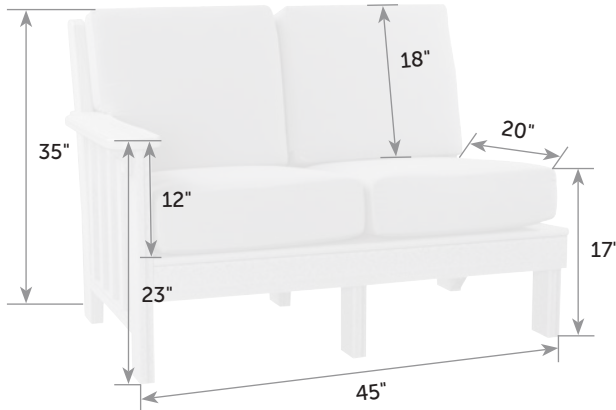

Mission Right Love Seat

MI-LoR *Catalog Pg. 47*

Mission Left Love Seat

MI-LoL *Catalog Pg. 50*

Freight

Cushions included

Item #	lbs	Zones	2	3	4	5	6	7	8
MI-LoL	95		539.00	549.00	559.00	570.00	589.00	605.00	620.00
MI-LoR