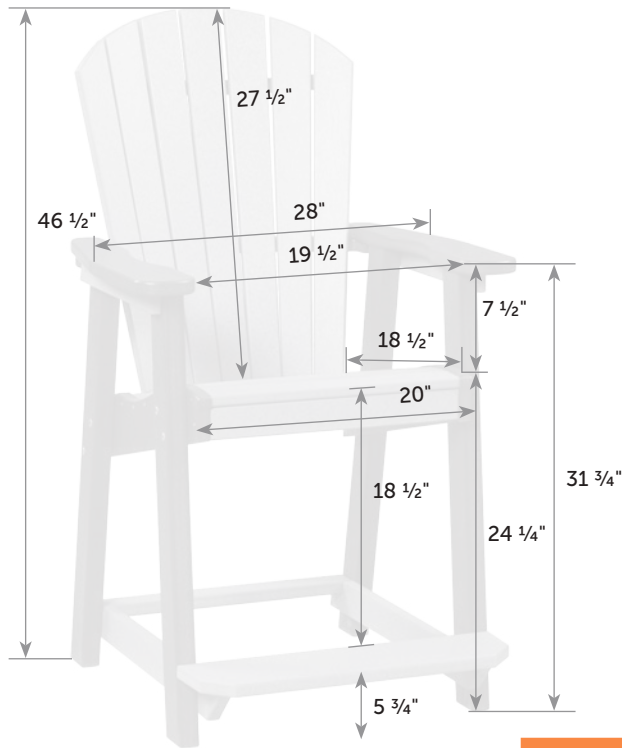

Cup Holder CU

Catalog Pg. 85

Box 6"x6"x6"

Great Bay Counter Chair

GR-Ch-Co Catalog Pg. 84

Box 25" x 11" x 43"

Item #	lbs	Zones	2	3	4	5	6	7	8
GR-Ch-Co	50		63.00	67.00	70.00	75.00	83.00	90.00	99.00
CU	2		20.00	20.00	21.00	21.00	22.00	22.00	23.00
GR-At	10		24.00	25.00	26.00	27.00	27.00	28.00	28.00

Table Attachment GR-At

Catalog Pg. 85

Box 22" x 6" x 22"

Table attaches easily with 4 thumb-screws.

Great Bay Swivel Counter Chair

GR-ChS-Co Catalog Pg. 84

Freight

Item #	lbs	Zones	2	3	4	5	6	7	8
GR-ChS-Co	80		465.00	479.00	490.00	525.00	560.00	595.00	630.00