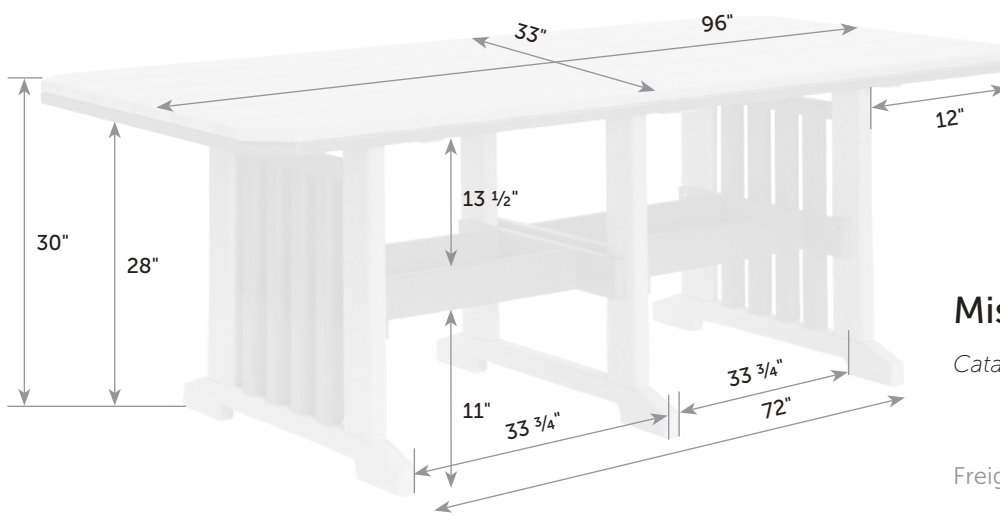

Mission Tables

Catalog Pg. 113

Freight

Item #	W x L	Lb.	Zones	2	3	4	5	6	7	8
MI-Ta-33x96	33" x 96"	145		630.00	630.00	640.00	640.00	670.00	670.00	720.00