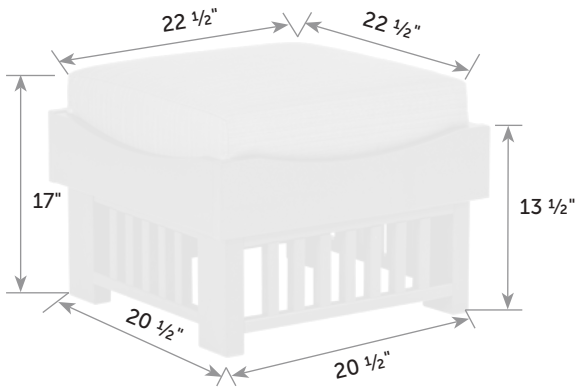

Cushions included

Mission Ottoman

MI-Ot

Catalog Pg. 51

Box

23" x 23" x 17"

Item #	lbs	Zones	2	3	4	5	6	7	8
MI-Ot	40		45.00	48.00	49.00	54.00	58.00	65.00	70.00

Choice of 5" or 7" seat cushions