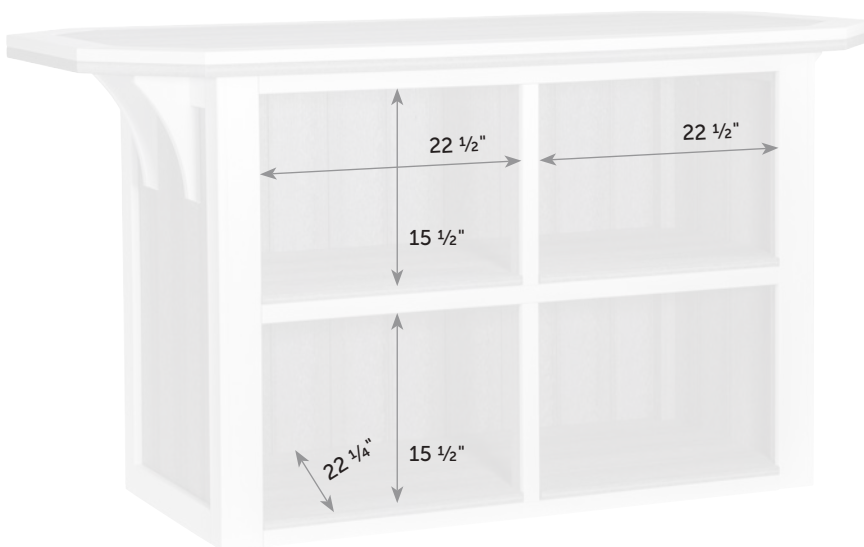

Zinn's Mill Side Table

ZI-TaS *Catalog Pg. 65*

Item #	lbs	Zones	2	3	4	5	6	7	8
ZI-TaS	15		33.00	37.00	39.00	42.00	47.00	53.00	59.00

Removable top for easy handling.

SummerSide Bar

Catalog Pg. 67

Freight

Item #	W x L	Lb.	Zones	2	3	4	5	6	7	8
SU-Ba-35x48	35" x 48"	205	Zones	619.00	672.00	744.00	799.00	852.00	905.00	965.00
SU-Ba-35x60	35" x 60"	235		619.00	672.00	744.00	799.00	852.00	905.00	965.00
SU-Ba-35x72	35" x 72"	275		619.00	672.00	744.00	799.00	852.00	905.00	965.00
SU-Ba-35x96	35" x 96"	425		650.00	750.00	850.00	950.00	1,050.00	1,150.00	1,250.00

Width of shelf opening will change with size. 35" x 72" is shown. 48" and 60" do not have center support.

Removable top for easy handling.

46" x 48" SummerSide Fire Table

Catalog Pg. 69

Freight

Item #	Lb.	Zones	2	3	4	5	6	7	8
SU-TaF-Di-46x48	235		619.00	672.00	744.00	799.00	852.00	905.00	965.00
SU-TaF-Co-46x48	245		619.00	672.00	744.00	799.00	852.00	905.00	965.00
SU-TaF-Ba-46x48	255		619.00	672.00	744.00	799.00	852.00	905.00	965.00