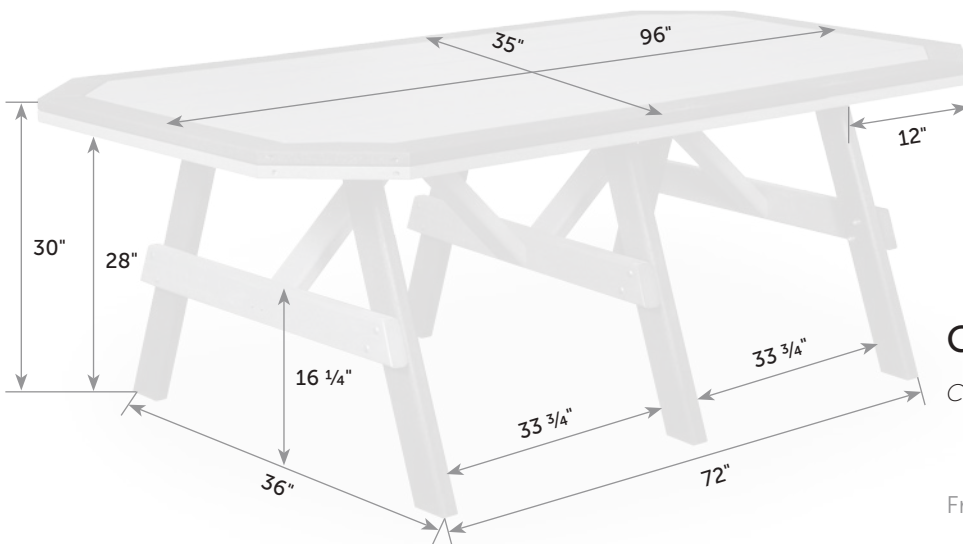

Garden Tables with Border

Catalog Pg. 117

Freight

Item #	W x L	Lb.	Zones	2	3	4	5	6	7	8
GA-TaB-35x96	35" x 96"	160		565.00	565.00	575.00	575.00	600.00	605.00	655.00