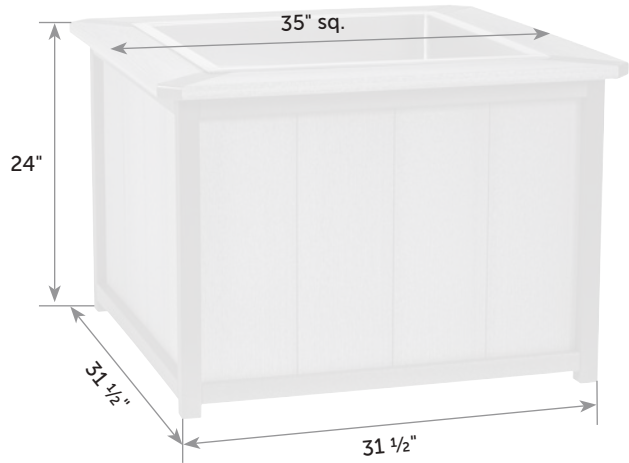

35" SeaAira Ice Pit

SE-Ic-35x35 *Catalog Pg. 75*

Freight

Item #	lbs	Zones	2	3	4	5	6	7	8
SE-Ic-35x35	125		540.00	555.00	575.00	600.00	640.00	670.00	735.00

ICE TRAY DIMENSIONS:
40 1/4" long, 11" wide and 5 1/2" deep