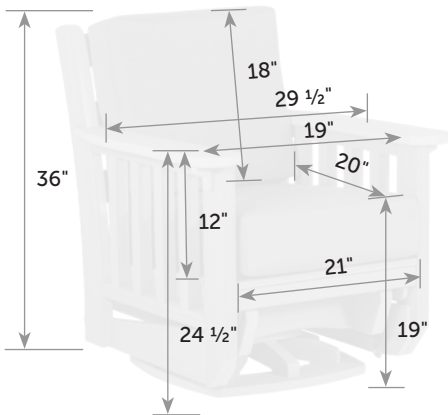

Choice of 5" or 7" seat cushions

Cushions included

Mission Glider

MI-GI *Catalog Pg. 51*

3 Boxes 
 22" x 6" x 45" - 11 lb
 34" x 5" x 34" - 48 lb
 23" x 10" x 32" - 26 lb

Item #	lbs	Zones	2	3	4	5	6	7	8
MI-GI	85		179.00	185.00	189.00	199.00	215.00	229.00	245.00

Cushions included

Mission Swivel Glider

MI-GIS *Catalog Pg. 51*

3 Boxes 
 22" x 6" x 45" - 11 lb
 34" x 5" x 34" - 48 lb
 23" x 10" x 32" - 46 lb

Item #	lbs	Zones	2	3	4	5	6	7	8
MI-GID	105		189.00	195.00	199.00	209.00	225.00	239.00	255.00