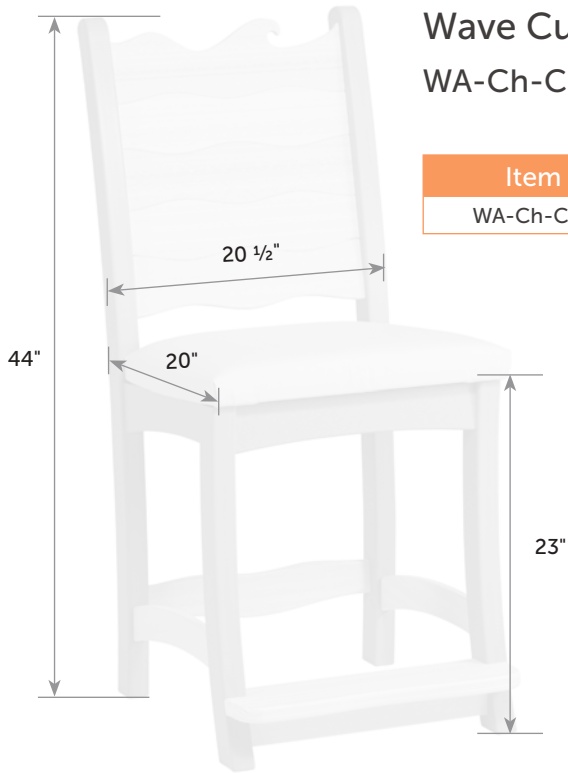

Wave Cushion Counter Chair

WA-Ch-Cu-Co *Catalog Pg. 103*

Item #	lbs	Zones	2	3	4	5	6	7	8
WA-Ch-Cu-Co	33		275.00	275.00	285.00	295.00	325.00	345.00	400.00

Freight