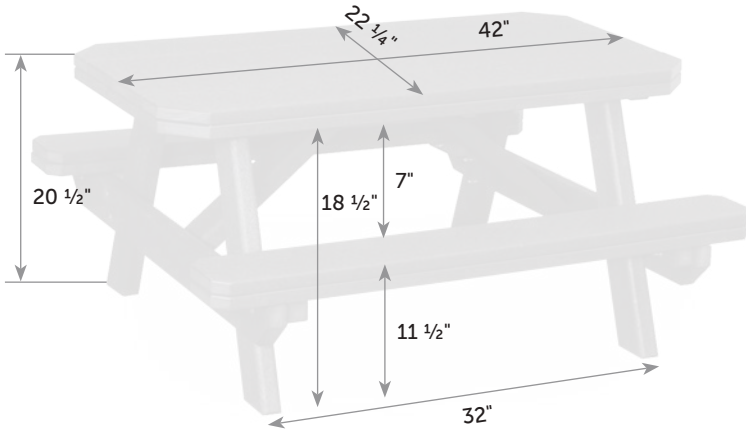

Child's Table with Benches

PI-TaC *Catalog Pg. 121*

Box 25" x 7" x 46"

Item #	lbs	Zones	2	3	4	5	6	7	8
PI-TaC	70		67.00	73.00	79.00	83.00	89.00	95.00	99.00

SeaAira Child's Chair

SE-ChC *Catalog Pg. 121*

Box 16" x 7" x 27"

Item #	lbs	Zones	2	3	4	5	6	7	8
SE-ChC	15		34.00	35.00	36.00	37.00	38.00	41.00	45.00

SeaAira Child's Rocker

SE-RoC *Catalog Pg. 121*

Box 16" x 7" x 27"

Item #	lbs	Zones	2	3	4	5	6	7	8
SE-RoC	18		34.00	35.00	36.00	37.00	38.00	41.00	45.00