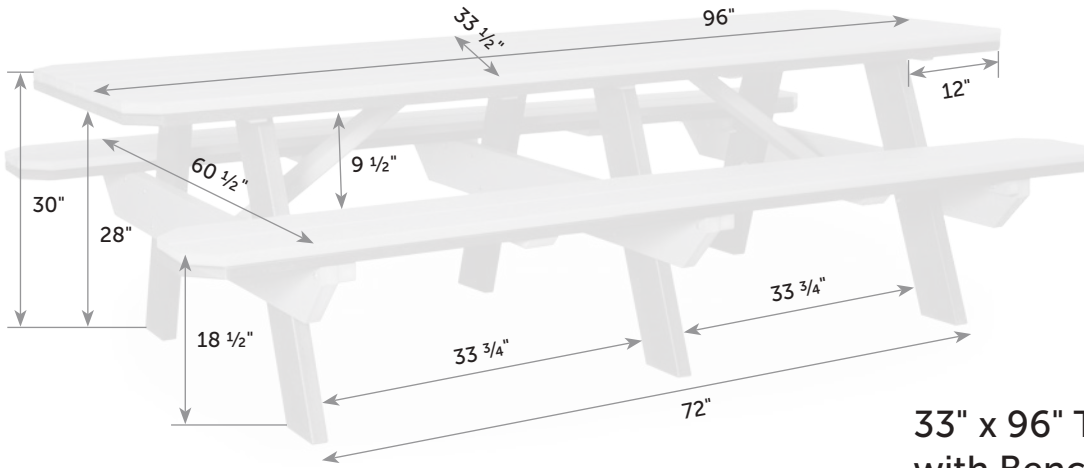

**33" x 96" Table
with Benches Attached**

Catalog Pg. 119

Freight

Item #	lbs	Zones	2	3	4	5	6	7	8
PI-Ta-33x96	360		565.00	575.00	600.00	640.00	675.00	685.00	725.00