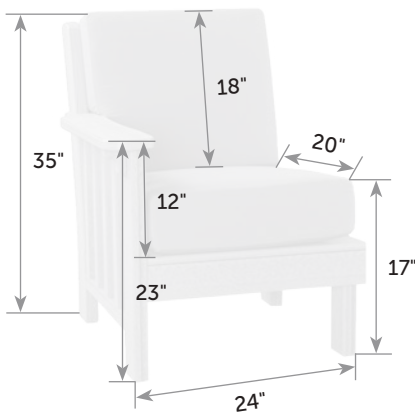

Mission Right Chair

MI-ChR *Catalog Pg. 47*

Mission Left Chair

MI-ChL *Catalog Pg. 50*

Freight

Cushions included

Item #	lbs	Zones	2	3	4	5	6	7	8
MI-ChL	55		185.00	190.00	195.00	203.00	210.00	219.00	229.00
MI-ChR									

Sectionals come standard with 7" seat cushions