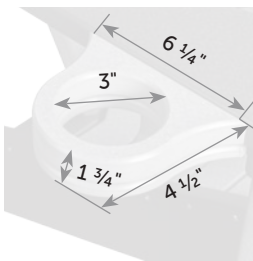

Cup Holder

CU

Catalog Pg. 57

Box
6" x 6" x 6"

Item #	lbs	Zones	2	3	4	5	6	7	8
CU	2		20.00	20.00	21.00	21.00	22.00	22.00	23.00