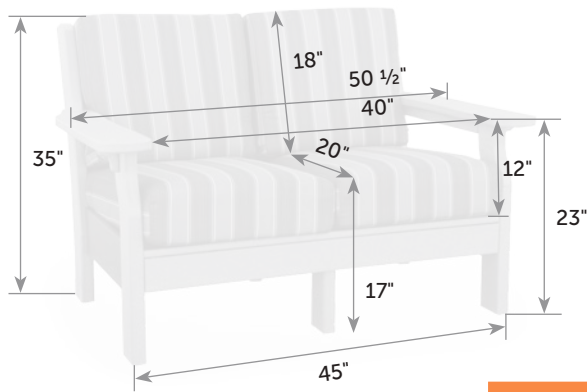

Cushions included

Van Buren Love Seat

VA-Lo *Catalog Pg. 55*

Freight

Item #	lbs	Zones	2	3	4	5	6	7	8
VA-Lo	95		539.00	549.00	559.00	570.00	589.00	605.00	620.00

Choice of 5" or 7" seat cushions