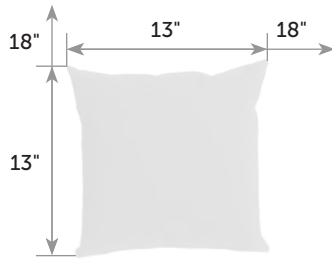

Cushions included

Item #	lbs	Zones	2	3	4	5	6	7	8
VA-Ot	35		45.00	48.00	49.00	54.00	58.00	65.00	70.00

Choice of 5" or 7" seat cushions

Pillow

Catalog Pg. 51, 57

PI-13x13 23" x 6" x 23"
 PI-18x18 23" x 6" x 23"