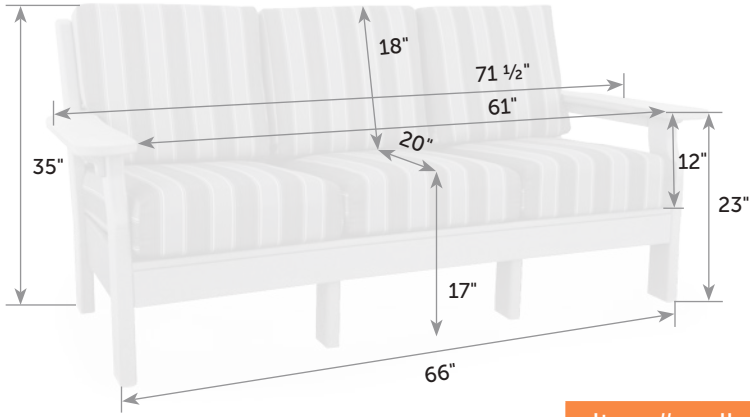

Cushions included

Van Buren Sofa

VA-So *Catalog Pg. 55*

Freight

Item #	lbs	Zones	2	3	4	5	6	7	8
VA-So	130		689.00	699.00	709.00	719.00	739.00	755.00	769.00