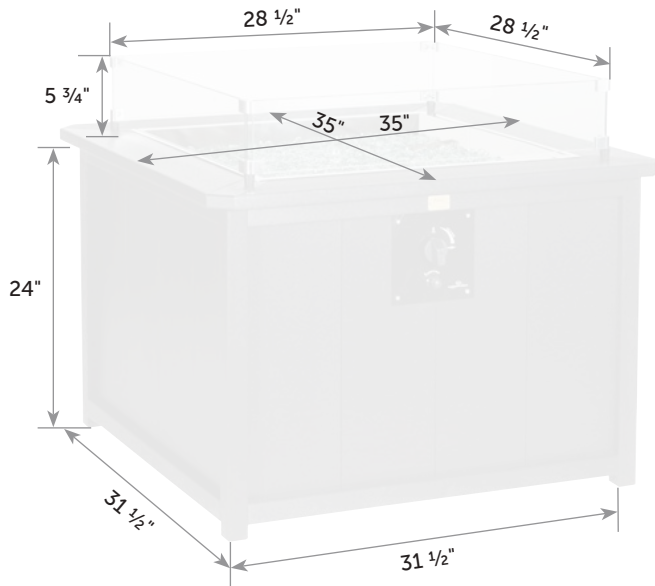

35" SeaAira Fire Pit

SE-Fi-35x35 *Catalog Pg. 71*

Freight

Item #	lbs	Zones	2	3	4	5	6	7	8
SE-Fi-35x35	125		540.00	555.00	575.00	600.00	640.00	670.00	735.00