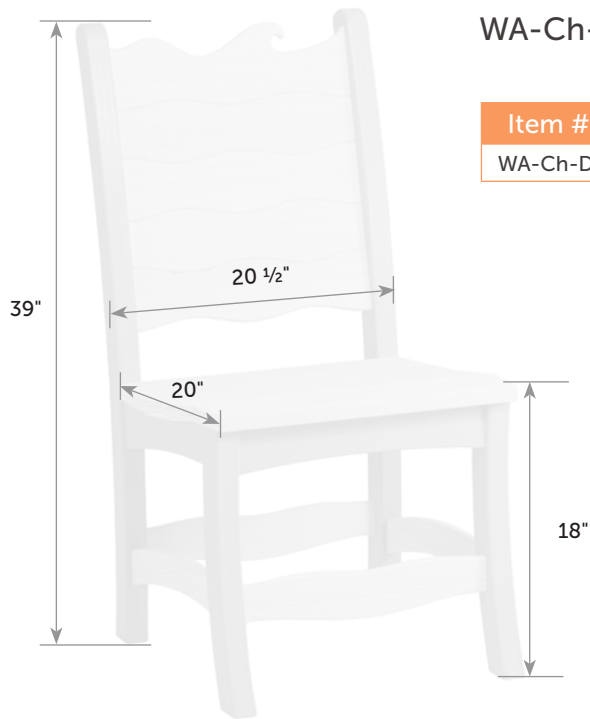

Wave Dining Chair

WA-Ch-Di *Catalog Pg. 101*

Item #	lbs	Zones	2	3	4	5	6	7	8
WA-Ch-Di	25		229.00	229.00	239.00	249.00	269.00	279.00	329.00

Box 20" x 20" x 40"