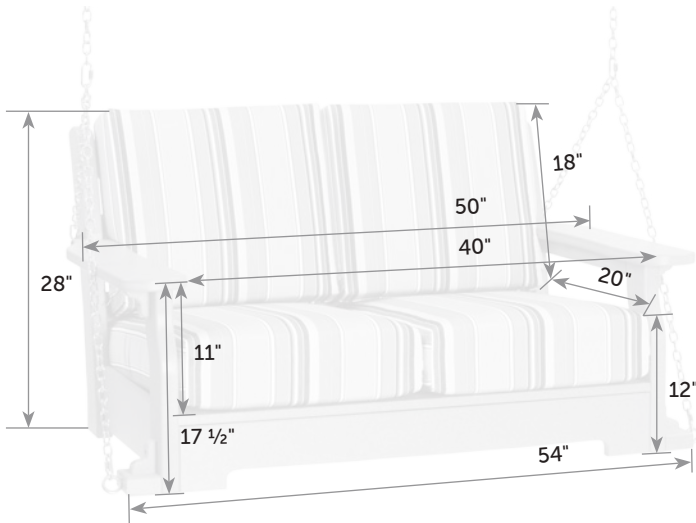

Van Buren Corner Section

VA-Co *Catalog Pg. 56*

Freight

Cushions included

Item #	lbs	Zones	2	3	4	5	6	7	8
VA-Co	75		467.00	479.00	490.00	523.00	573.00	585.00	650.00

Van Buren Swing

VA-Sw *Catalog Pg. 57*

Freight