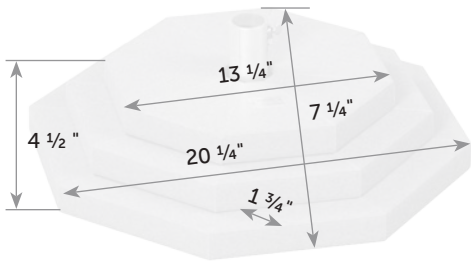

Poly Umbrella Base

UM-Ba *Catalog Pg. 125*

Box 25" x 6" x 25"

Item #	lbs	Zones	2	3	4	5	6	7	8
UM-Ba	40		27.00	29.00	33.00	37.00	45.00	49.00	55.00

Small Poly Umbrella Base

UM-BaS *Catalog Pg. 125*

Box 25" x 6" x 25"