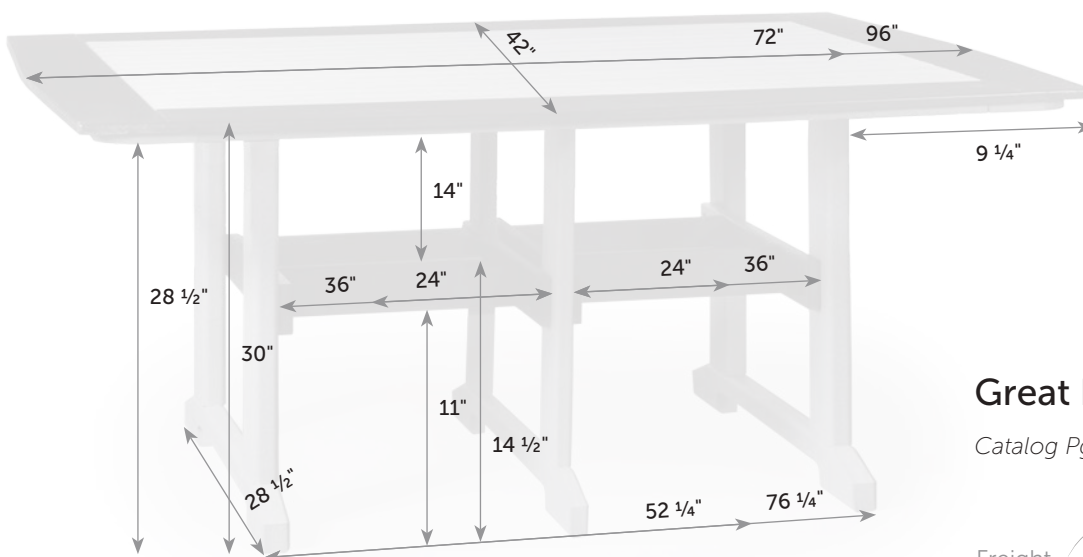

Great Bay Dining Table

Catalog Pg. 81, 93

Freight

Item #	W x L	Lb.	Zones	2	3	4	5	6	7	8
GR-Ta-Di-42x72	42" x 72"	140		565.00	565.00	570.00	570.00	580.00	590.00	615.00
GR-Ta-Di-42x96	42" x 96"	160		665.00	665.00	670.00	670.00	695.00	705.00	735.00