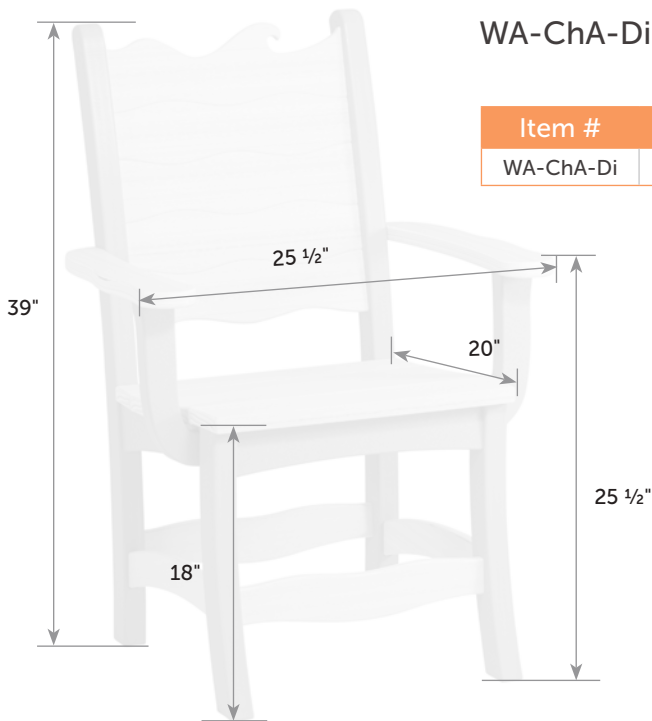

Wave Dining Chair

WA-Ch-Di *Catalog Pg. 101*

Item #	lbs	Zones	2	3	4	5	6	7	8
WA-Ch-Di	25		229.00	229.00	239.00	249.00	269.00	279.00	329.00

Box 20" x 20" x 40"

Wave Dining Chair w/ Arms

WA-ChA-Di *Catalog Pg. 101*