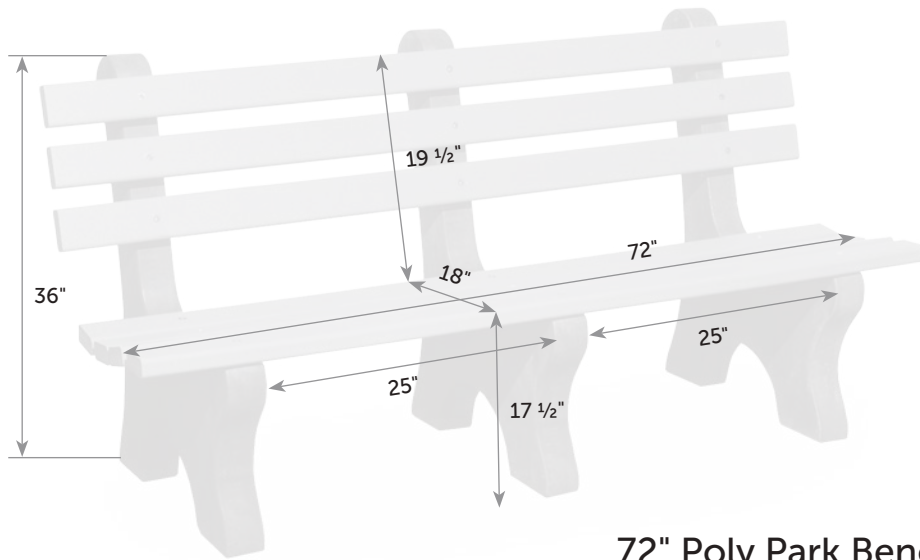

72" Poly Park Bench

Catalog Pg. 123

Freight

Item #	lbs	Zones	2	3	4	5	6	7	8
PA-Be	386		465.00	479.00	490.00	525.00	599.00	635.00	709.00

Engraving

Open the door to new inspiration by imagining your next furniture set designed uniquely for your, and embellished with you custom designs.

Custom engraving brings fresh personality to your outdoor furniture at home, and is perfect for gifts, commercial settings, and honoring and remembering loved ones.