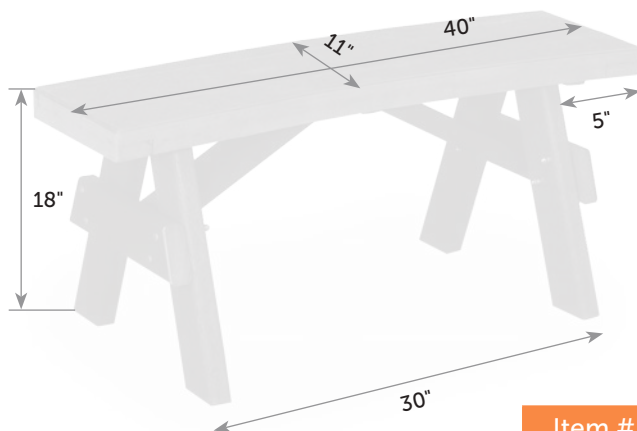

40" Curved Garden Bench

GA-BeC-40 *Catalog Pg. 117*

Box
22" x 6" x 45"

Item #	lbs	Zones	2	3	4	5	6	7	8
GA-BeC-40	40		39.00	42.00	45.00	49.00	53.00	59.00	65.00