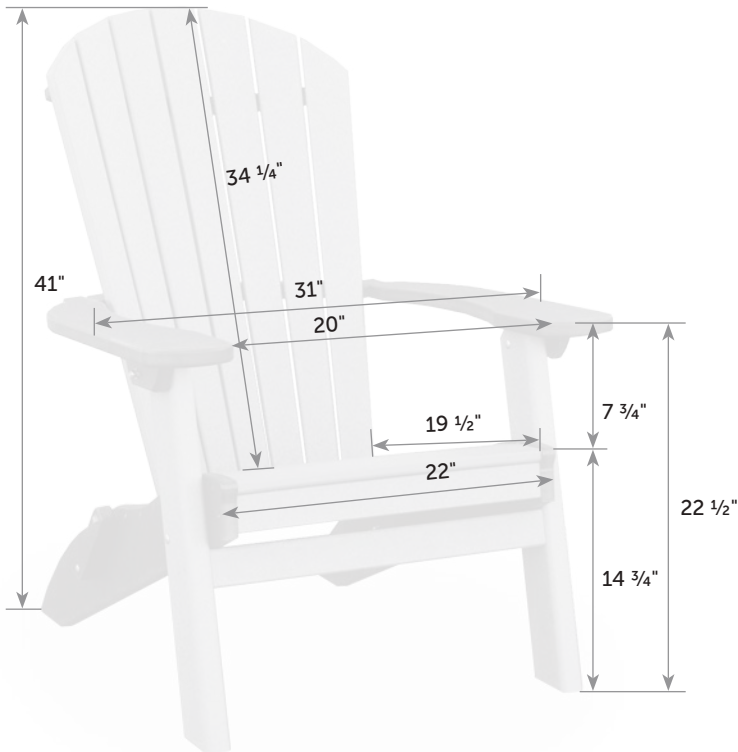

SeaAira Adirondack Folding Chair

SE-ChF *Catalog Pg. 39*

Box 25" x 11" x 43"