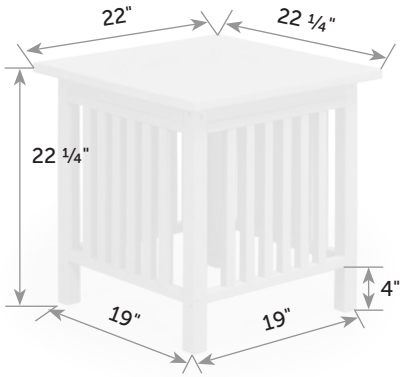

Mission Side Table

MI-TaS *Catalog Pg. 50*

Box
23" x 6" x 23"

Item #	lbs	Zones	2	3	4	5	6	7	8
MI-TaS	35		35.00	37.00	39.00	42.00	47.00	52.00	60.00