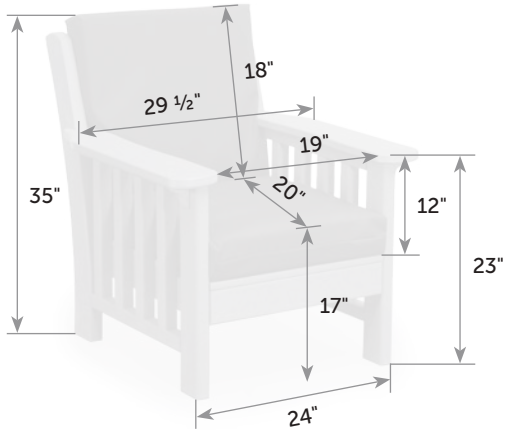

Choice of 5" or 7" seat cushions

Mission Chair

MI-Ch *Catalog Pg. 49*

2 Boxes
22" x 6" x 45" - 11 lb
34" x 5" x 34" - 54 lb

Cushions included

Item #	lbs	Zones	2	3	4	5	6	7	8
MI-Ch	65		185.00	190.00	195.00	203.00	210.00	219.00	229.00