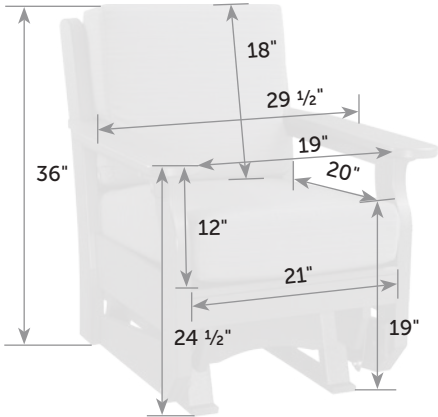

Cushions included

Van Buren Glider

VA-GI *Catalog Pg. 57*

3 Boxes
22" x 6" x 45" - 11 lb
34" x 5" x 34" - 38 lb
23" x 10" x 32" - 26 lb

Item #	lbs	Zones	2	3	4	5	6	7	8
VA-GI	75		179.00	185.00	189.00	199.00	215.00	229.00	245.00