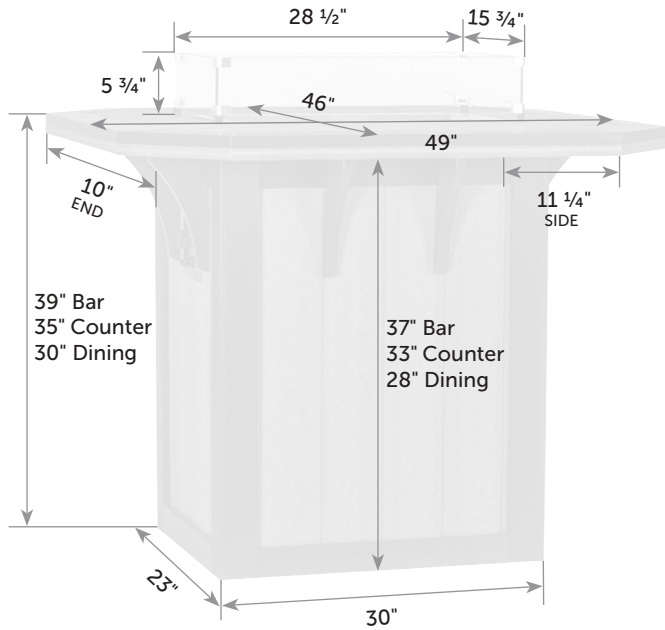

Zinn's Mill Side Table

ZI-TaS *Catalog Pg. 65*

Item #	lbs	Zones	2	3	4	5	6	7	8
ZI-TaS	15		33.00	37.00	39.00	42.00	47.00	53.00	59.00

Removable top for easy handling.

SummerSide Bar

Catalog Pg. 67

Freight

Item #	W x L	Lb.	Zones	2	3	4	5	6	7	8
SU-Ba-35x48	35" x 48"	205	Zones	619.00	672.00	744.00	799.00	852.00	905.00	965.00
SU-Ba-35x60	35" x 60"	235		619.00	672.00	744.00	799.00	852.00	905.00	965.00
SU-Ba-35x72	35" x 72"	275		619.00	672.00	744.00	799.00	852.00	905.00	965.00
SU-Ba-35x96	35" x 96"	425		650.00	750.00	850.00	950.00	1,050.00	1,150.00	1,250.00

Width of shelf opening will change with size. 35" x 72" is shown. 48" and 60" do not have center support.

Removable top for easy handling.

46" x 48" SummerSide Fire Table

Catalog Pg. 69

Freight

Item #	Lb.	Zones	2	3	4	5	6	7	8
SU-TaF-Di-46x48	235		619.00	672.00	744.00	799.00	852.00	905.00	965.00
SU-TaF-Co-46x48	245		619.00	672.00	744.00	799.00	852.00	905.00	965.00
SU-TaF-Ba-46x48	255		619.00	672.00	744.00	799.00	852.00	905.00	965.00