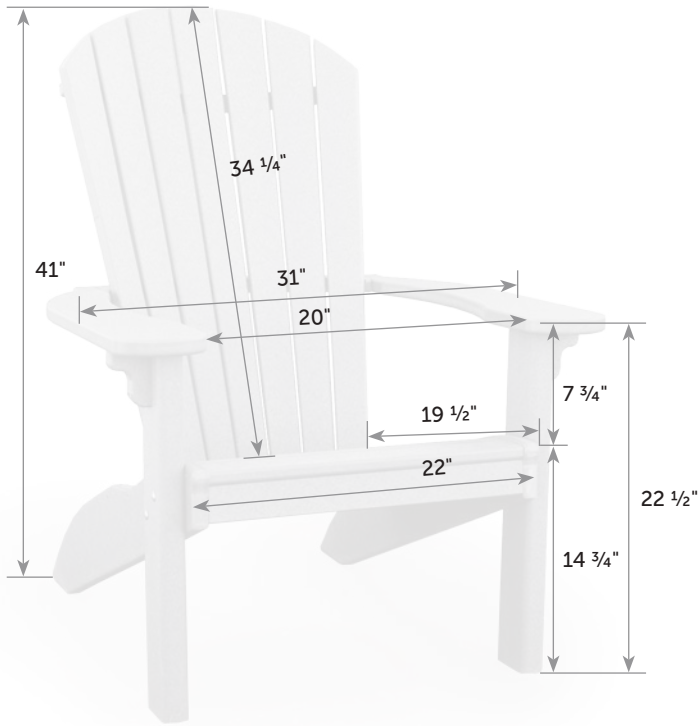

SeaAira Adirondack Chair

SE-Ch *Catalog Pg. 39*

Box 25" x 7" x 46"

Item #	lbs	Zones	2	3	4	5	6	7	8
SE-Ch	40		55.00	61.00	64.00	70.00	77.00	83.00	91.00