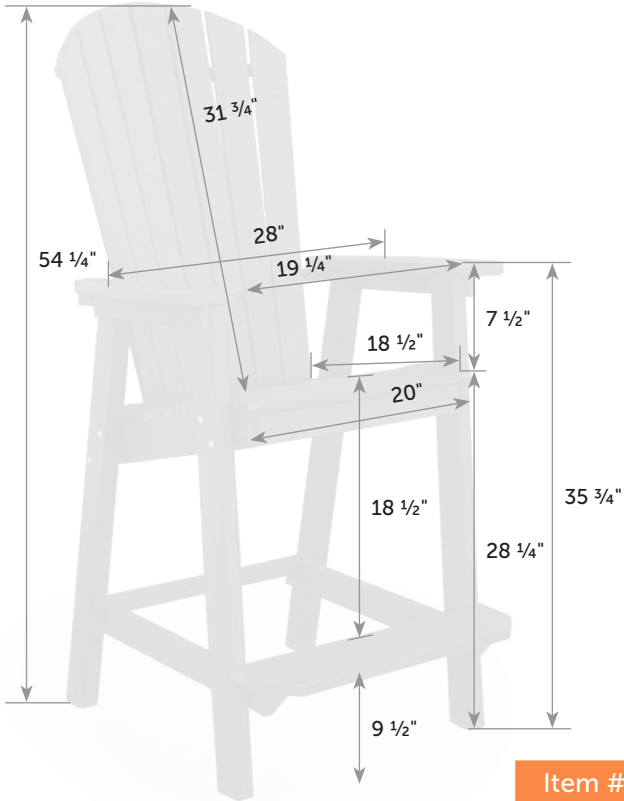

Cup Holder CU

Catalog Pg. 89

Box 6"x6"x6"

Great Bay Bar Chair

GR-Ch-Ba Catalog Pg. 88

Box 25" x 11" x 43"

Item #	lbs	Zones	2	3	4	5	6	7	8
GR-Ch-Ba	50		63.00	67.00	70.00	75.00	83.00	90.00	99.00
CU	2		20.00	20.00	21.00	21.00	22.00	22.00	23.00
GR-At	10		24.00	25.00	26.00	27.00	27.00	28.00	28.00

Table Attachment GR-At

Catalog Pg. 89

Table attaches easily with 4 thumb-screws.

Box 22" x 6" x 22"

Great Bay Swivel Bar Chair

GR-ChS-Ba Catalog Pg. 88

Freight

Item #	lbs	Zones	2	3	4	5	6	7	8
GR-ChS-Ba	80		465.00	479.00	490.00	525.00	560.00	595.00	630.00