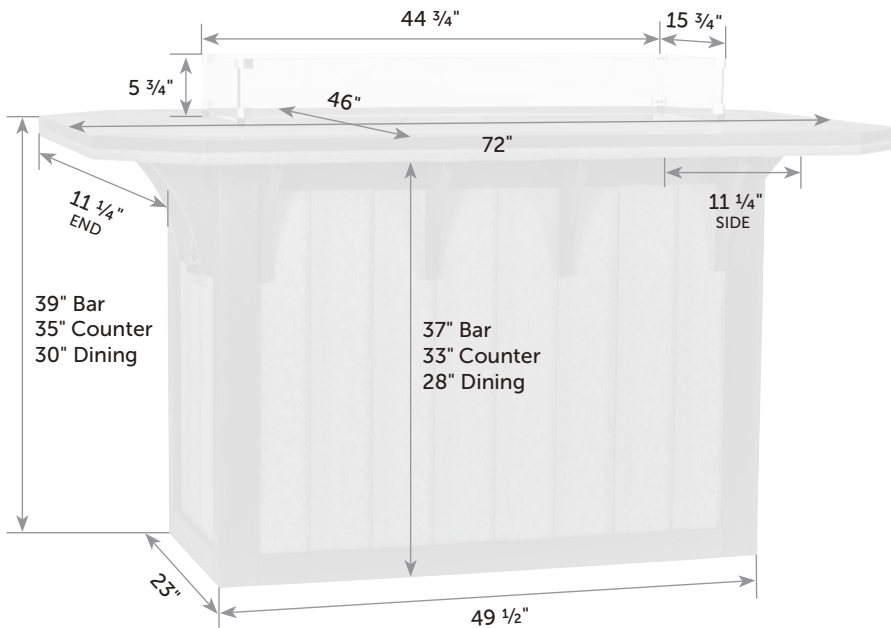

Width of shelf opening will change with size. 35" x 72" is shown. 48" and 60" do not have center support.

Removable top for easy handling.

46" x 48" SummerSide Fire Table

Catalog Pg. 69

Freight

Item #	Lb.	Zones	2	3	4	5	6	7	8
SU-TaF-Di-46x48	235		619.00	672.00	744.00	799.00	852.00	905.00	965.00
SU-TaF-Co-46x48	245		619.00	672.00	744.00	799.00	852.00	905.00	965.00
SU-TaF-Ba-46x48	255		619.00	672.00	744.00	799.00	852.00	905.00	965.00