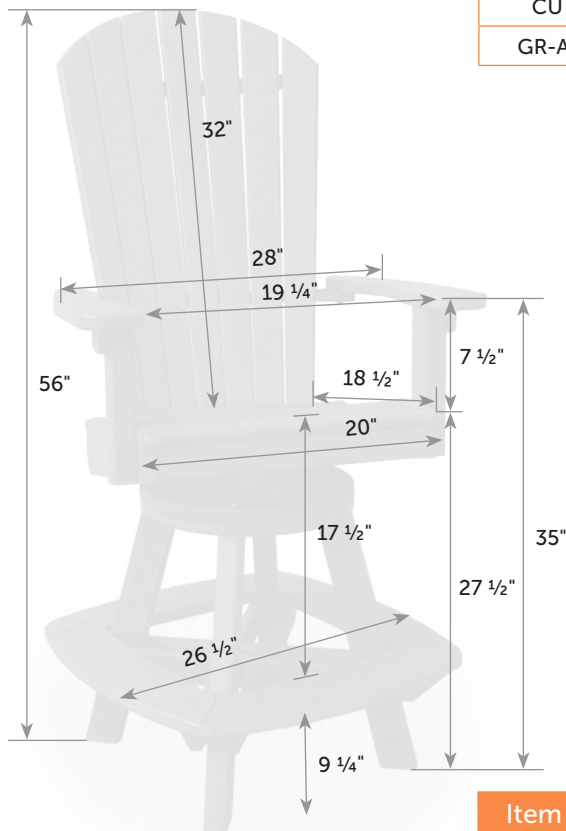

Cup Holder CU

Catalog Pg. 89

Box 6"x6"x6"

Great Bay Bar Chair

GR-Ch-Ba Catalog Pg. 88

Box 25" x 11" x 43"

Item #	lbs	Zones	2	3	4	5	6	7	8
GR-Ch-Ba	50		63.00	67.00	70.00	75.00	83.00	90.00	99.00
CU	2		20.00	20.00	21.00	21.00	22.00	22.00	23.00
GR-At	10		24.00	25.00	26.00	27.00	27.00	28.00	28.00

Table Attachment GR-At

Catalog Pg. 89

Table attaches easily with 4 thumb-screws.

Box 22" x 6" x 22"

Great Bay Swivel Bar Chair

GR-ChS-Ba Catalog Pg. 88

Freight

Item #	lbs	Zones	2	3	4	5	6	7	8
GR-ChS-Ba	80		465.00	479.00	490.00	525.00	560.00	595.00	630.00