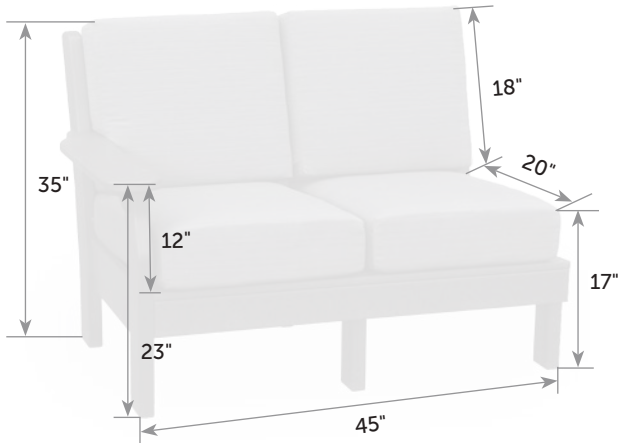

Van Buren Right Love Seat

VA-LoR *Catalog Pg. 57*

Van Buren Left Love Seat

VA-LoL *Catalog Pg. 56*

Freight

Cushions included

Item #	lbs	Zones	2	3	4	5	6	7	8
VA-LoL	90		539.00	549.00	559.00	570.00	589.00	605.00	620.00
VA-LoR