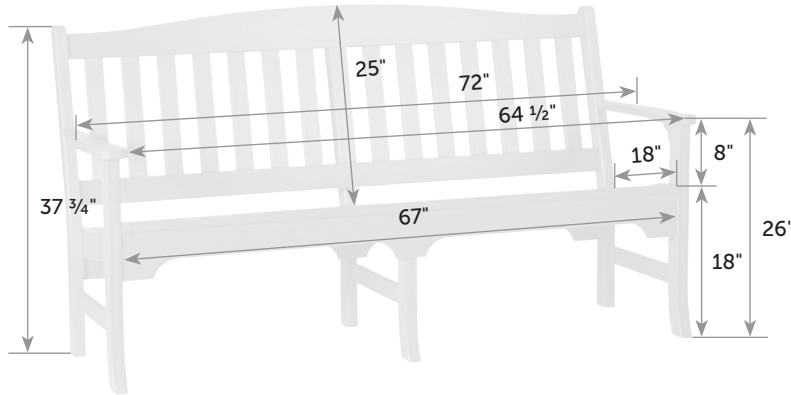

72" Avonlea Garden Bench

AV-Be-72 *Catalog Pg. 61*