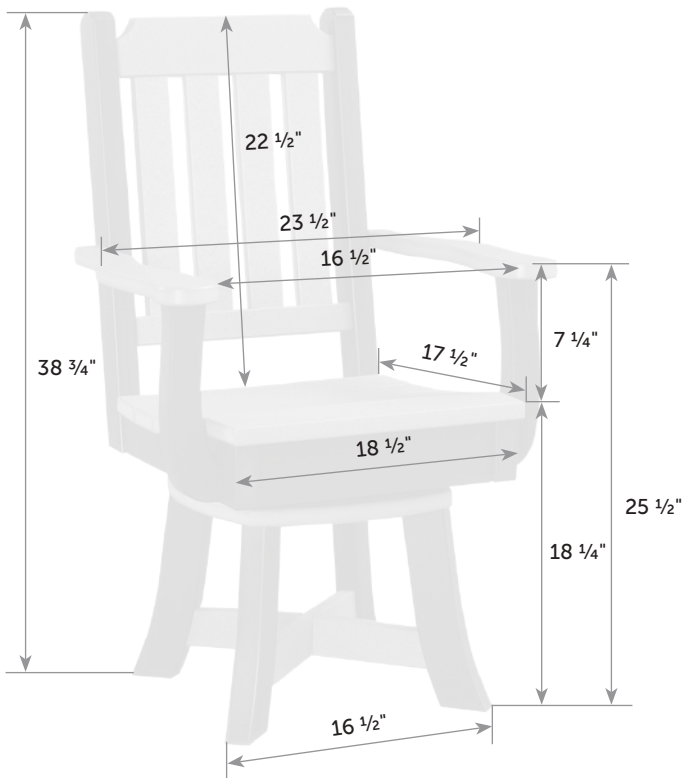

Keystone dining chairs also go well with the Great Bay, Mission and Garden tables.

Seat Cushion for Keystone Chair

KE-Cu *Catalog Pg. 93*

Box 
22" x 6" x 22"

Item #	lbs	Zones	2	3	4	5	6	7	8
KE-Cu	2		22.00	23.00	24.00	24.00	25.00	25.00	26.00