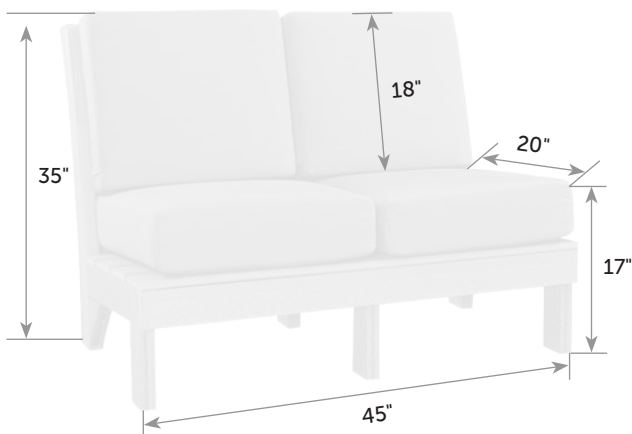

Van Buren Center Sofa

VA-SoC *Catalog Pg. 56*

Freight

Cushions included

Item #	lbs	Zones	2	3	4	5	6	7	8
VA-SoC	120		689.00	699.00	709.00	719.00	739.00	755.00	769.00

Van Buren Center Love Seat

VA-LoC *Catalog Pg. 56*