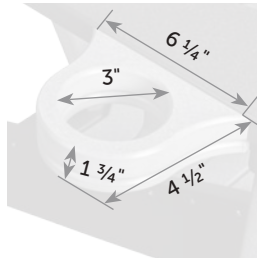

Cup Holder

CU *Catalog Pg. 51*

Box
6" x 6" x 6"