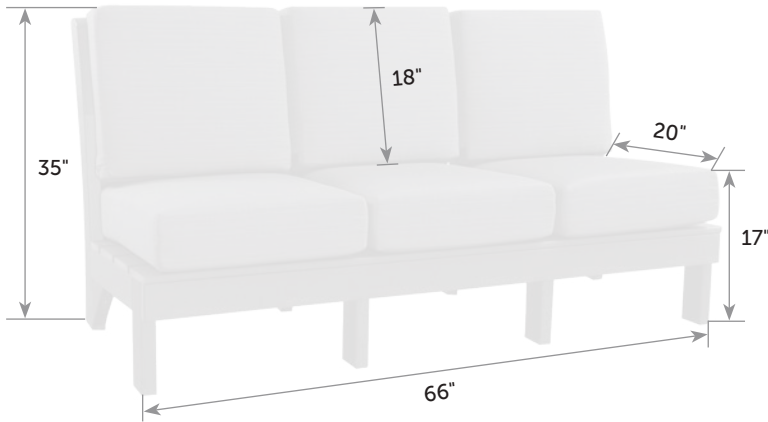

Van Buren Left Chair

VA-ChL *Catalog Pg. 56*

Freight

Cushions included

Item #	lbs	Zones	2	3	4	5	6	7	8
VA-ChL	50		185.00	190.00	195.00	203.00	210.00	219.00	229.00
VA-ChR									

Sectionals come standard with 7" seat cushions