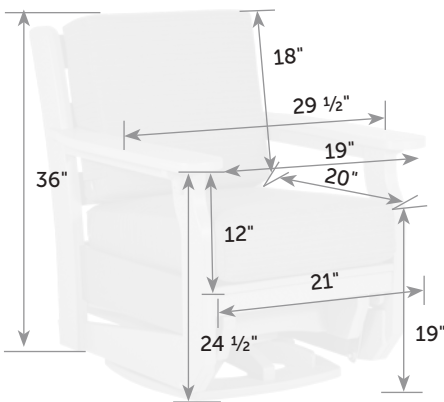

Cushions included

Van Buren Swivel Glider

VA-GIS *Catalog Pg. 57*

3 Boxes
22" x 6" x 45" - 11 lb
34" x 5" x 34" - 38 lb
23" x 12" x 32" - 46 lb

Item #	lbs	Zones	2	3	4	5	6	7	8
VA-GIS	95		189.00	195.00	199.00	209.00	225.00	239.00	255.00

Choice of 5" or 7" seat cushions