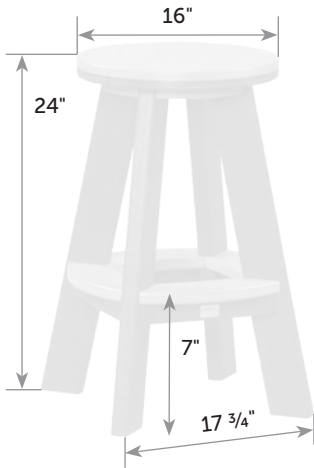

Great Bay Counter Stool

GR-St-Co *Catalog Pg. 85, 97*

Box
18" x 18" x 25"

Item #	lbs	Zones	2	3	4	5	6	7	8
GR-St-Co	30		35.00	40.00	45.00	50.00	55.00	63.00	73.00