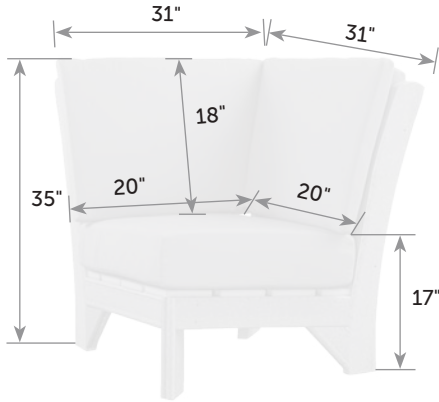

MI-LoC *Catalog Pg. 50*

Cushions included

Item #	lbs	Zones	2	3	4	5	6	7	8
MI-LoC	85		539.00	549.00	559.00	570.00	589.00	605.00	620.00

Sectionals come standard with 7" seat cushions

Sectionals come standard with 7" seat cushions