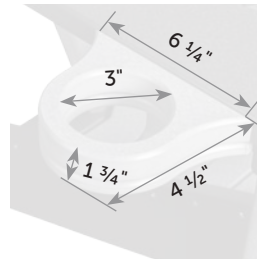

Cup Holder CU

Catalog Pg. 85

Box 6"x6"x6"

Great Bay Counter Chair

GR-Ch-Co Catalog Pg. 84

Box 25" x 11" x 43"