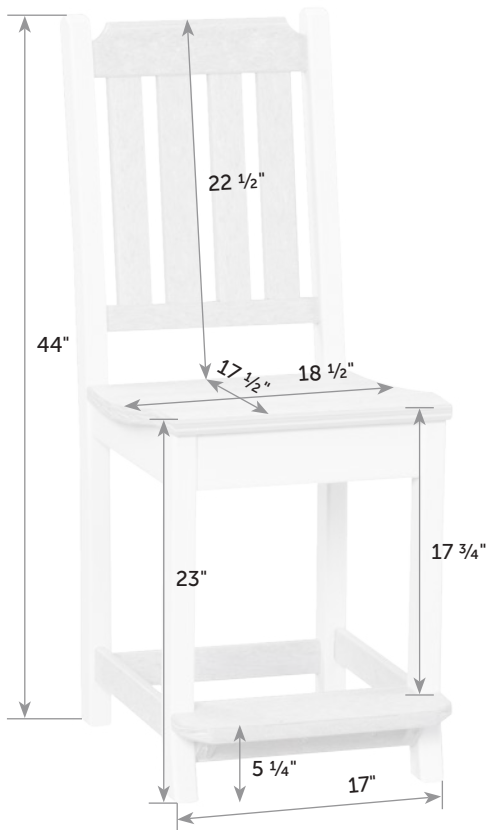

Keystone Counter Chair

KE-Ch-Co *Catalog Pg. 97*

Item #	lbs	Zones	2	3	4	5	6	7	8
KE-Ch-Co	33		275.00	275.00	285.00	295.00	325.00	340.00	400.00

Keystone Counter Chair with Arms

KE-ChA-Co *Catalog Pg. 97*

Item #	lbs	Zones	2	3	4	5	6	7	8
KE-ChA-Co	38		275.00	275.00	285.00	295.00	325.00	340.00	400.00