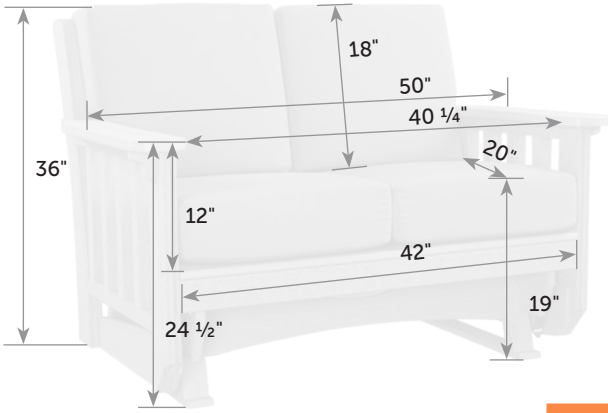

Mission Double Glider

MI-GID *Catalog Pg. 51*

Freight

Cushions included

Item #	lbs	Zones	2	3	4	5	6	7	8
MI-GID	125		567.00	577.00	587.00	607.00	675.00	685.00	739.00