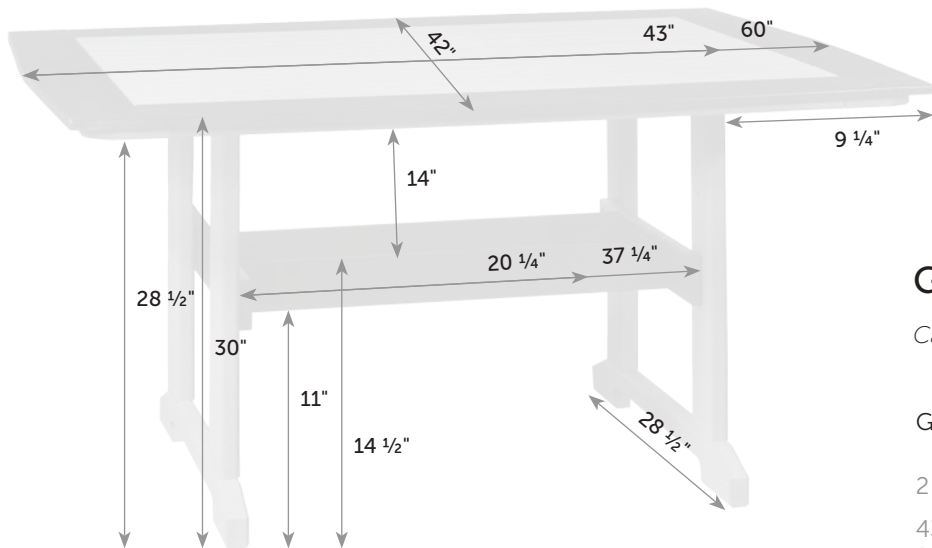

Removable top for easy handling.

46" x 72" SummerSide Ice Table

Catalog Pg. 77

Freight

Item #	Lb.	Zones	2	3	4	5	6	7	8
SU-Tal-Di-46x72	280		670.00	750.00	840.00	920.00	990.00	1,050.00	1,140.00
SU-Tal-Co-46x72	290		670.00	750.00	840.00	920.00	990.00	1,050.00	1,140.00
SU-Tal-Ba-46x72	300		670.00	750.00	840.00	920.00	990.00	1,050.00	1,140.00

Whether entertaining on a large or small scale, the ice pits have you covered with the perfect space for drinks or an all-out seafood bar! But that's just the beginning.

Easily drain your ice pit by lifting the drain plug located in the center of your pit.