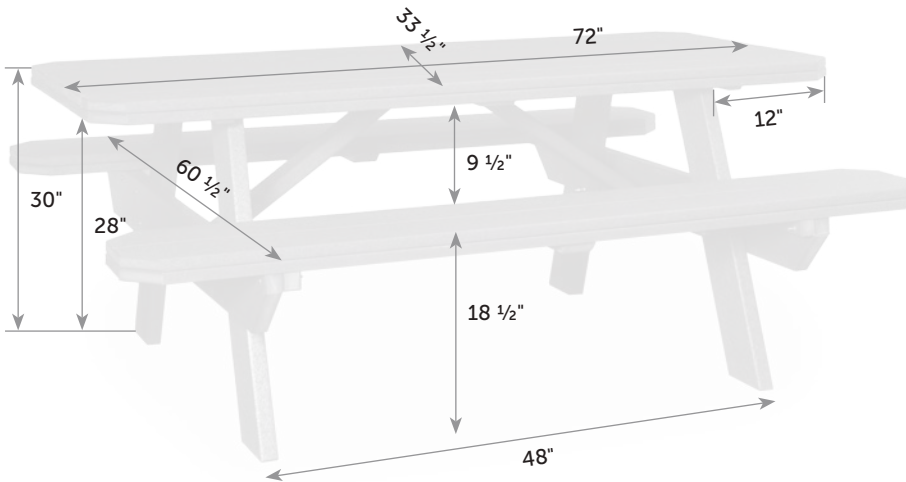

**33" x 72" Table
with Benches Attached**

Catalog Pg. 119

Freight

Item #	lbs	Zones	2	3	4	5	6	7	8
PI-Ta-33x72	225		515.00	535.00	550.00	555.00	565.00	580.00	635.00