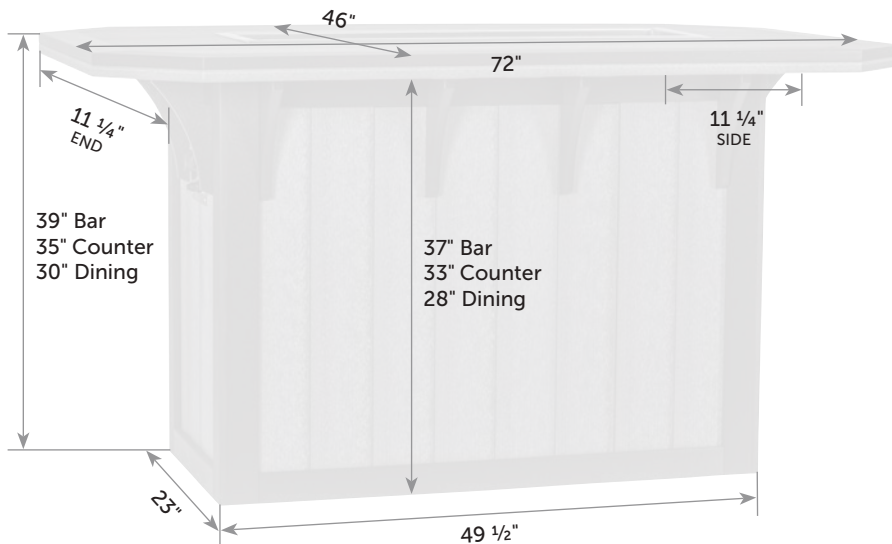

35" SeaAira Ice Pit

SE-Ic-35x35 *Catalog Pg. 75*

Freight

Item #	lbs	Zones	2	3	4	5	6	7	8
SE-Ic-35x35	125		540.00	555.00	575.00	600.00	640.00	670.00	735.00

ICE TRAY DIMENSIONS:
40 1/4" long, 11" wide and 5 1/2" deep