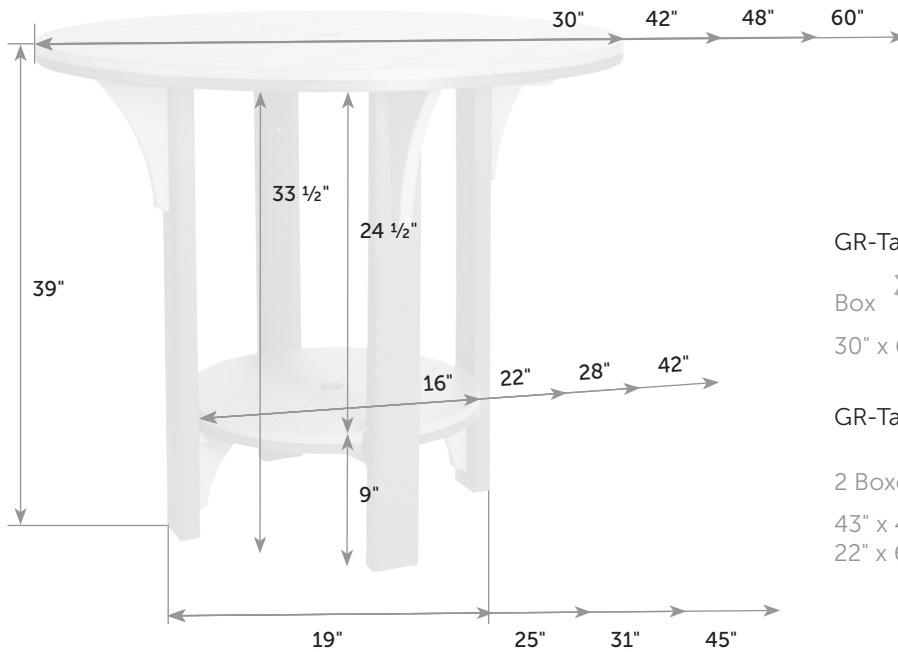

Round Bar Table

Catalog Pg. 89, 99

GR-Ta-Ba-30r

GR-Ta-Ba-60r

Box 30" x 6" x 39" - 60 lb

Freight

GR-Ta-Ba-42r

GR-Ta-Ba-48r

2 Boxes 43" x 4" x 43" - 60 lb
22" x 6" x 45" - 25 lb

2 Boxes 48" x 4" x 48" - 75 lb
22" x 6" x 45" - 30 lb

Item #	W x L	Lb.	Zones	2	3	4	5	6	7	8
GR-Ta-Ba-30r	30" x 30"	60		65.00	69.00	75.00	79.00	85.00	95.00	105.00
GR-Ta-Ba-42r	42" x 42"	85		290.00	295.00	300.00	305.00	310.00	315.00	320.00
GR-Ta-Ba-48r	48" x 48"	105		340.00	345.00	350.00	355.00	360.00	365.00	370.00
GR-Ta-Ba-60r	60" x 60"	175		700.00	750.00	850.00	950.00	1,025.00	1,100.00	1,175.00