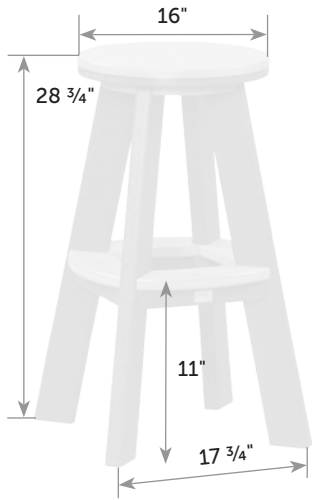

Great Bay Bar Stool

GR-St-Ba *Catalog Pg. 89, 99*

Box
18" x 18" x 30"

Item #	lbs	Zones	2	3	4	5	6	7	8
GR-St-Ba	30		35.00	40.00	45.00	50.00	55.00	63.00	73.00