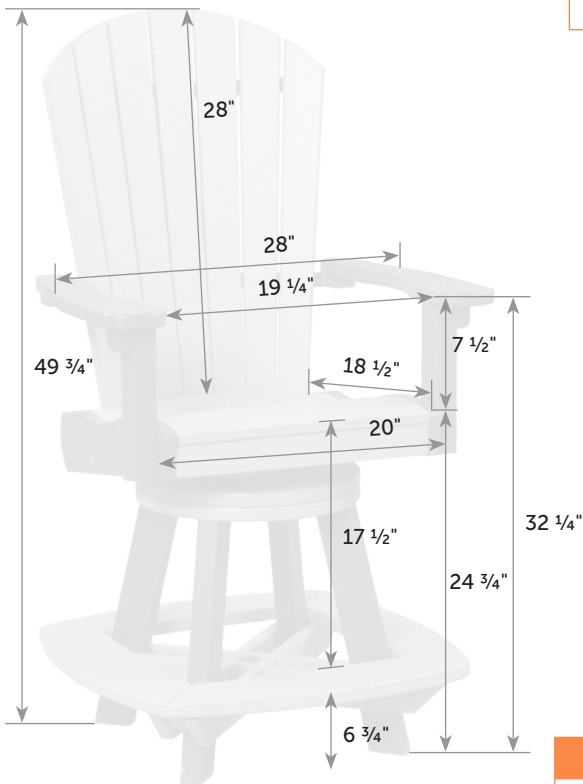

Cup Holder CU

Catalog Pg. 85

Box 6"x6"x6"

Great Bay Counter Chair

GR-Ch-Co Catalog Pg. 84

Box 25" x 11" x 43"

Item #	lbs	Zones	2	3	4	5	6	7	8
GR-Ch-Co	50		63.00	67.00	70.00	75.00	83.00	90.00	99.00
CU	2		20.00	20.00	21.00	21.00	22.00	22.00	23.00
GR-At	10		24.00	25.00	26.00	27.00	27.00	28.00	28.00

Table Attachment GR-At

Catalog Pg. 85

Box 22" x 6" x 22"

Table attaches easily with 4 thumb-screws.

Great Bay Swivel Counter Chair

GR-ChS-Co Catalog Pg. 84

Freight

Item #	lbs	Zones	2	3	4	5	6	7	8
GR-ChS-Co	80		465.00	479.00	490.00	525.00	560.00	595.00	630.00