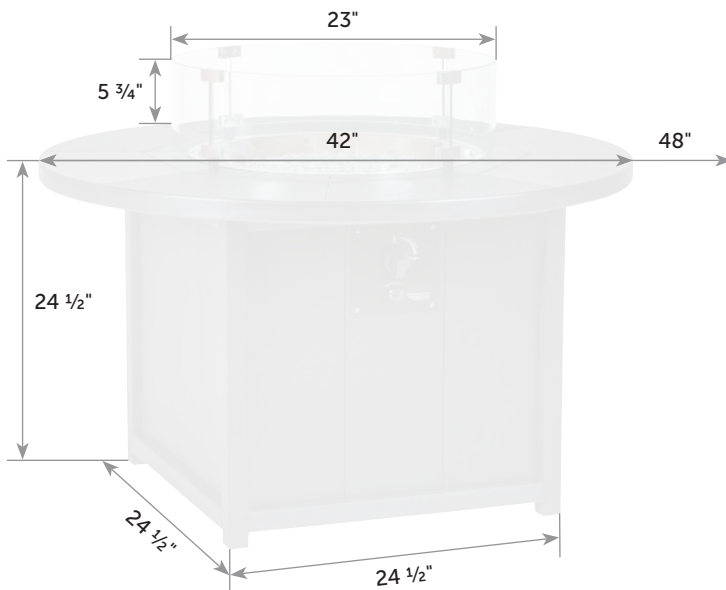

Removable top for easy handling.

SeaAira Round Fire Pit

Catalog Pg. 71

Freight

Item #	lbs	Zones	2	3	4	5	6	7	8
SE-Fi-42r	130		540.00	555.00	575.00	600.00	640.00	670.00	735.00
SE-Fi-48r	150		540.00	600.00	660.00	720.00	750.00	770.00	860.00