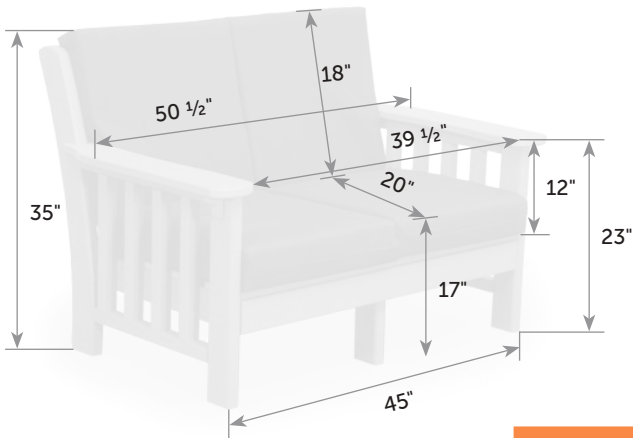

Cushions included

Mission Love Seat

MI-Lo *Catalog Pg. 49*

Freight

Item #	lbs	Zones	2	3	4	5	6	7	8
MI-Lo	105		539.00	549.00	559.00	570.00	589.00	605.00	620.00

Choice of 5" or 7" seat cushions