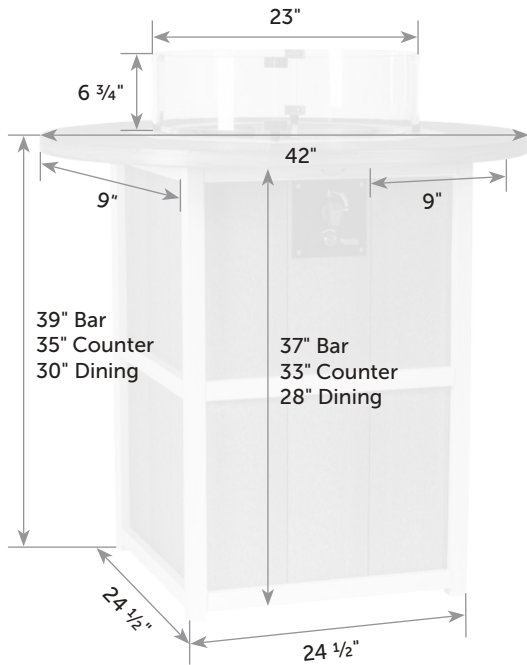

Removable top for easy handling.

SummerSide Round Fire Table

Catalog Pg. 73

Freight

Item #	Lb.	Zones	2	3	4	5	6	7	8
SU-TaF-Di-42r	140		510.00	600.00	690.00	770.00	850.00	910.00	990.00
SU-TaF-Co-42r	150		510.00	600.00	690.00	770.00	850.00	910.00	990.00
SU-TaF-Ba-42r	160		510.00	600.00	690.00	770.00	850.00	910.00	990.00
SU-TaF-Di-48r	160		540.00	600.00	660.00	720.00	750.00	770.00	860.00
SU-TaF-Co-48r	170		540.00	600.00	660.00	720.00	750.00	770.00	860.00
SU-TaF-Ba-48r	180		540.00	600.00	660.00	720.00	750.00	770.00	860.00