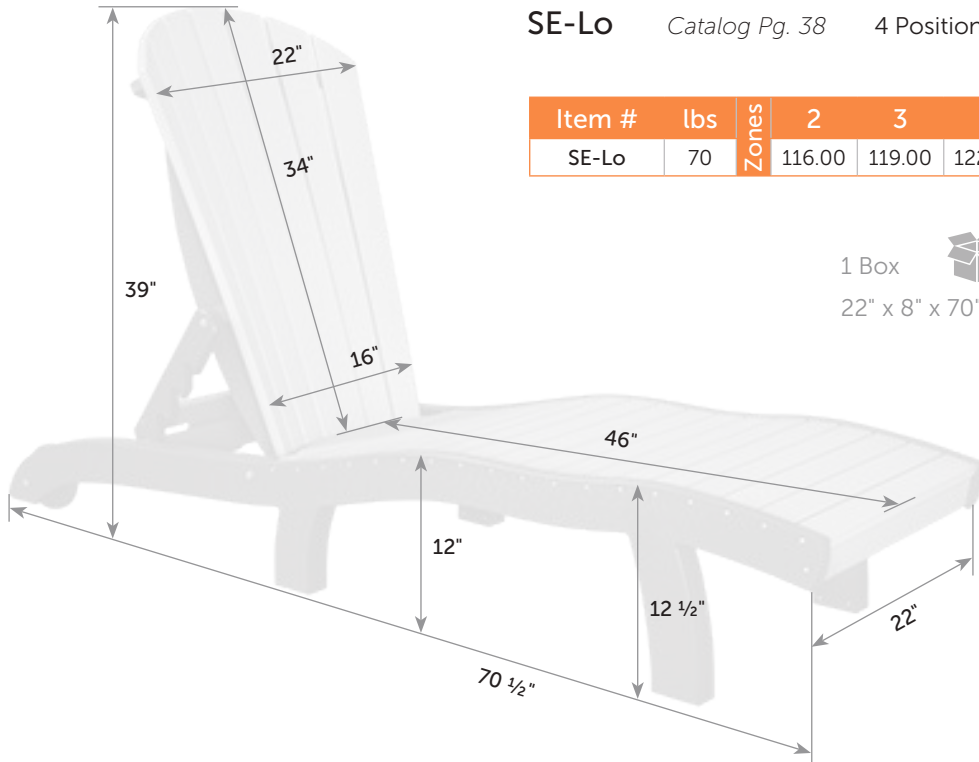

Feel the Difference®

SeaAira Lounge Chair

SE-Lo *Catalog Pg. 38* 4 Position Back

Item #	lbs	Zones	2	3	4	5	6	7	8
SE-Lo	70		116.00	119.00	122.00	129.00	136.00	144.00	149.00

1 Box 22" x 8" x 70" -80 lb

SeaAira Lounge Chair with Arms