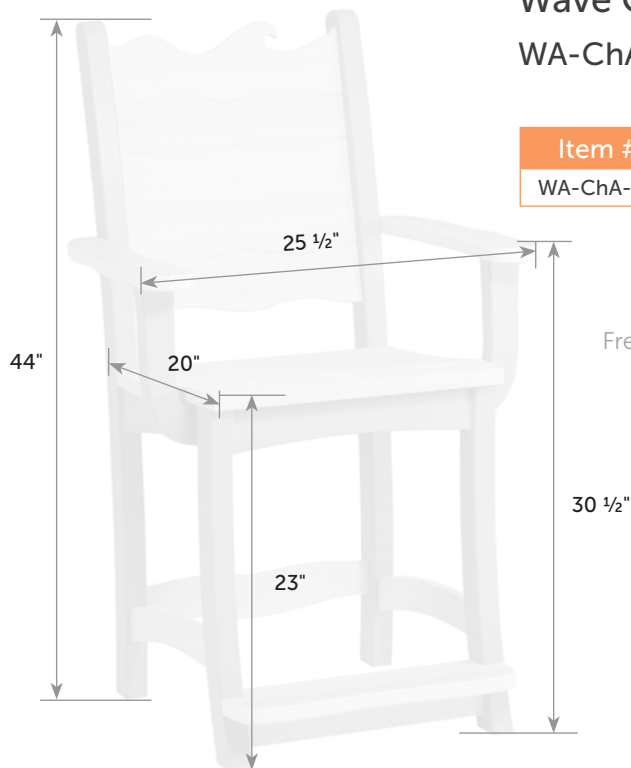

Wave Counter Chair w/ Arms

WA-ChA-Co *Catalog Pg. 103*

Item #	lbs	Zones	2	3	4	5	6	7	8
WA-ChA-Co	38		275.00	275.00	285.00	295.00	325.00	345.00	400.00

Freight