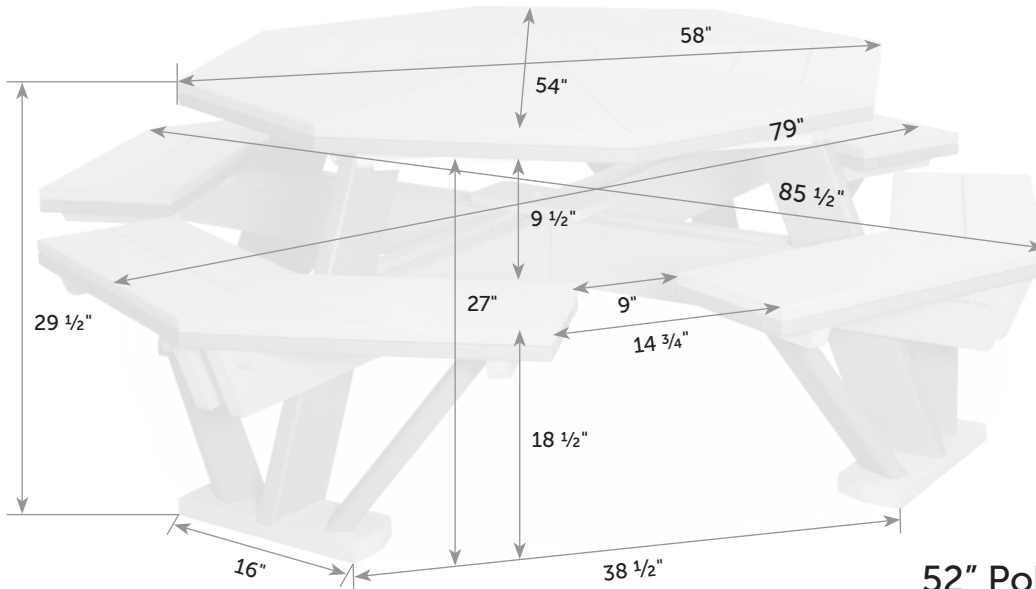

52" Poly Octagon Table with Benches Attached

Catalog Pg. 119

Freight

Item #	lbs	Zones	2	3	4	5	6	7	8
PI-Ta-52o	375		735.00	795.00	965.00	1,035.00	1,175.00	1,205.00	1,275.00