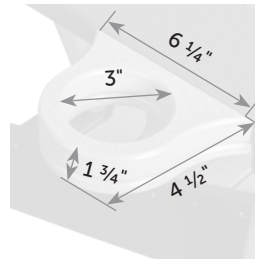

Cup Holder CU

Catalog Pg. 89

Box 6"x6"x6"

Great Bay Bar Chair

GR-Ch-Ba Catalog Pg. 88

Box 25" x 11" x 43"