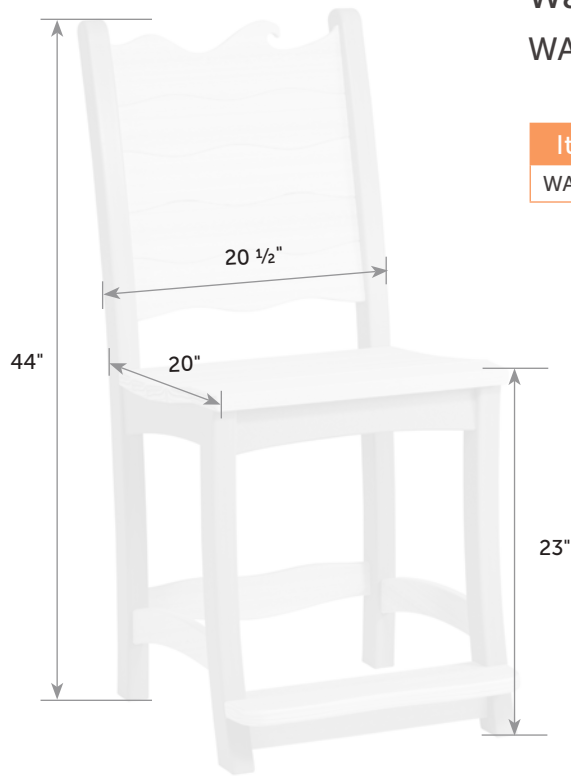

Wave Counter Chair

WA-Ch-Co *Catalog Pg. 103*

Item #	lbs	Zones	2	3	4	5	6	7	8
WA-Ch-Co	33		275.00	275.00	285.00	295.00	325.00	345.00	400.00

Freight