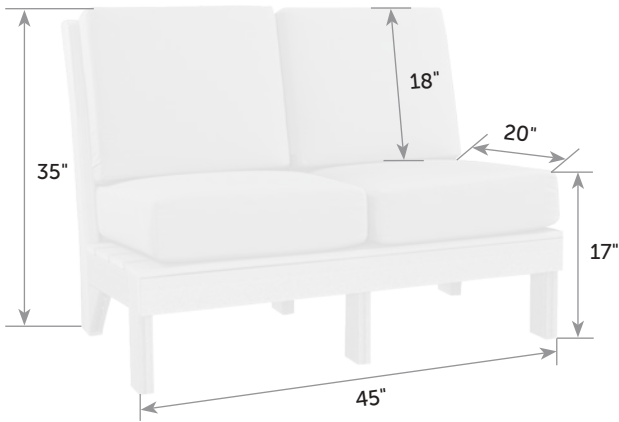

Sectionals come standard with 7" seat cushions

Mission Center Sofa

MI-SoC *Catalog Pg. 50*

Cushions included

Item #	lbs	Zones	2	3	4	5	6	7	8
MI-SoC	120		689.00	699.00	709.00	719.00	739.00	755.00	769.00

Mission Center Love Seat