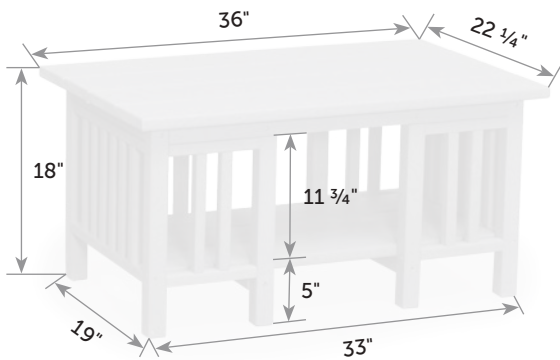

Mission Coffee Table

MI-TaC *Catalog Pg. 50*

Box

23" x 19" x 37"

Item #	lbs	Zones	2	3	4	5	6	7	8
MI-TaC	60		69.00	75.00	78.00	84.00	91.00	97.00	106.00