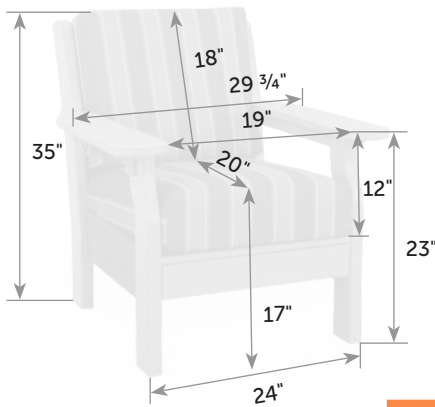

Choice of 5" or 7" seat cushions

Cushions included

Van Buren Chair

VA-Ch

Catalog Pg. 55

2 Boxes
22" x 6" x 45" - 11 lb
34" x 5" x 34" - 49 lb

Item #	lbs	Zones	2	3	4	5	6	7	8
VA-Ch	60		185.00	190.00	195.00	203.00	210.00	219.00	229.00