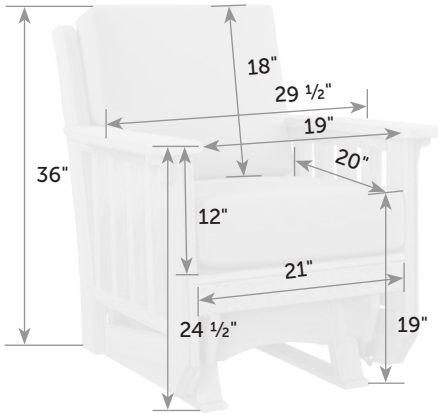

Cushions included

Mission Glider

MI-GI *Catalog Pg. 51*

3 Boxes
22" x 6" x 45" - 11 lb
34" x 5" x 34" - 48 lb
23" x 10" x 32" - 26 lb

Item #	lbs	Zones	2	3	4	5	6	7	8
MI-GI	85		179.00	185.00	189.00	199.00	215.00	229.00	245.00