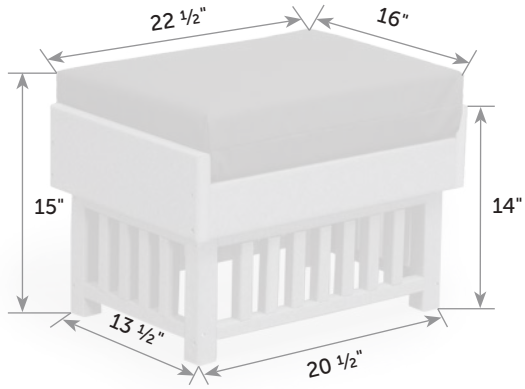

Cushions included

Mission Footrest

MI-Fo

Catalog Pg. 51

Box

16" x 16" x 22"

Item #	lbs	Zones	2	3	4	5	6	7	8
MI-Fo	25		30.00	33.00	35.00	39.00	43.00	49.00	55.00