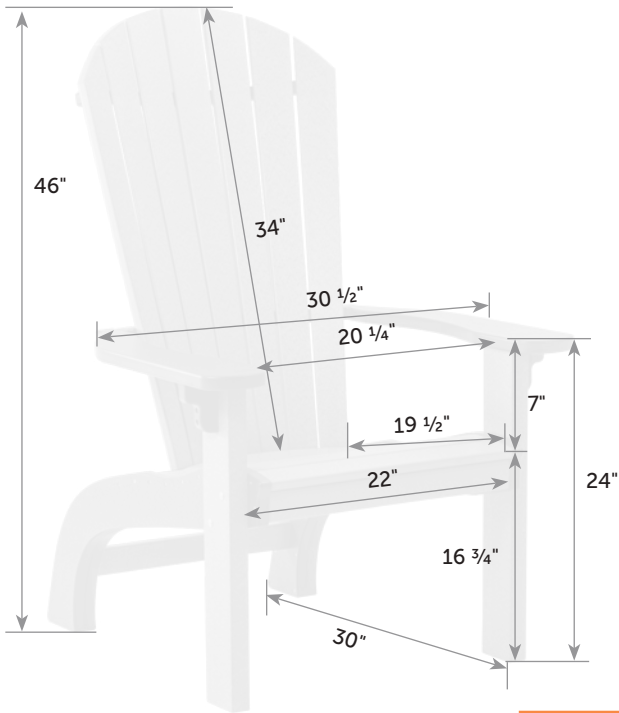

Box 25" x 7" x 46"

Item #	lbs	Zones	2	3	4	5	6	7	8
SE-Ch	40		55.00	61.00	64.00	70.00	77.00	83.00	91.00

SeaAira Adirondack Folding Chair

SE-ChF *Catalog Pg. 39*

Box 25" x 11" x 43"

Item #	lbs	Zones	2	3	4	5	6	7	8
SE-ChF	43		55.00	61.00	64.00	70.00	77.00	83.00	91.00