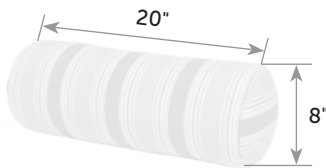

Cylinder Cushions

PI-Cy Catalog Pg. 51, 57

8" x 8" x 20"

Item #	lbs	Zones	2	3	4	5	6	7	8
PI-Cy	1		22.00	23.00	24.00	24.00	25.00	25.00	26.00