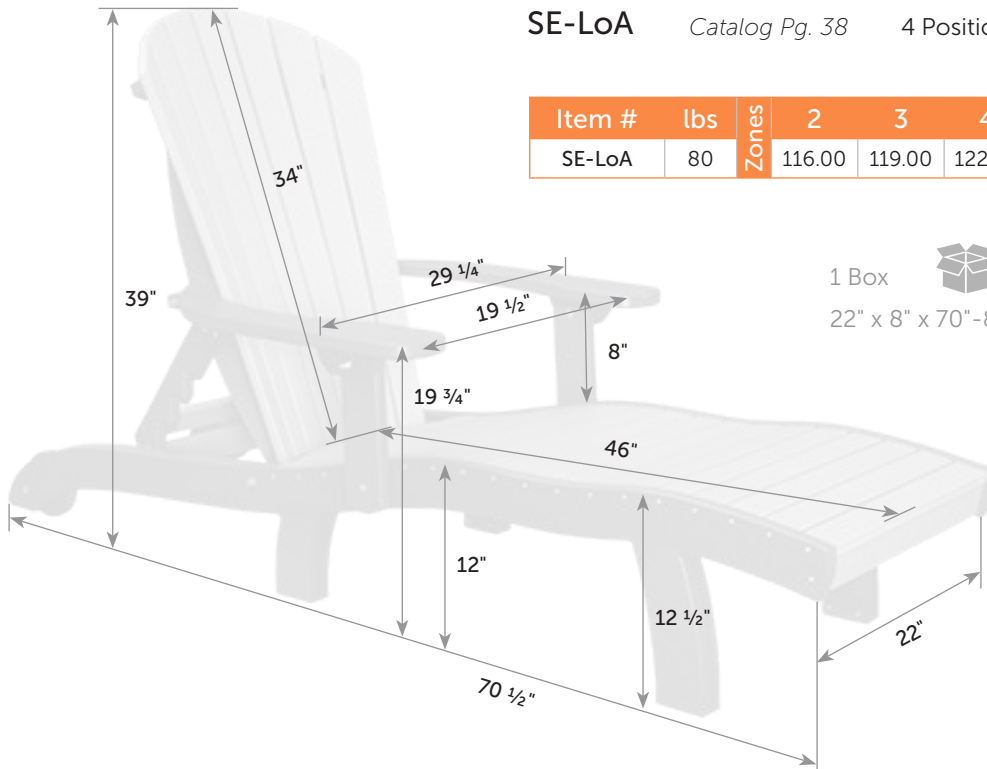

Feel the Difference®

SeaAira Lounge Chair

SE-Lo *Catalog Pg. 38* 4 Position Back

Item #	lbs	Zones	2	3	4	5	6	7	8
SE-Lo	70		116.00	119.00	122.00	129.00	136.00	144.00	149.00

1 Box 22" x 8" x 70" -80 lb

SeaAira Lounge Chair with Arms

SE-LoA *Catalog Pg. 38* 4 Position Back

Item #	lbs	Zones	2	3	4	5	6	7	8
SE-LoA	80		116.00	119.00	122.00	129.00	136.00	144.00	149.00

1 Box 22" x 8" x 70" -80 lb

SeaAira Adirondack Chair

SE-Ch *Catalog Pg. 39*