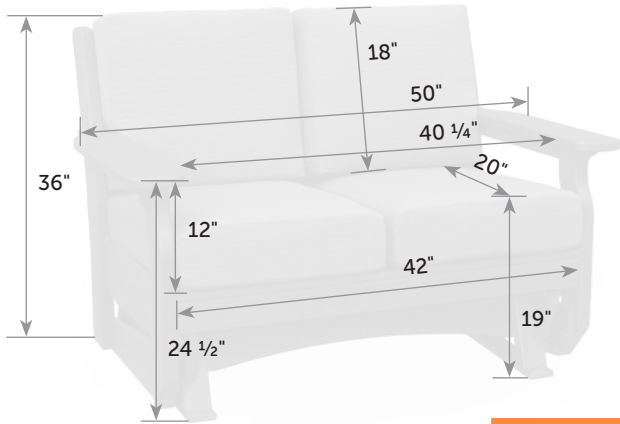

Cushions included

Van Buren Double Glider

VA-GID *Catalog Pg. 57*

Freight

Item #	lbs	Zones	2	3	4	5	6	7	8
VA-GID	115		567.00	577.00	587.00	607.00	675.00	685.00	739.00