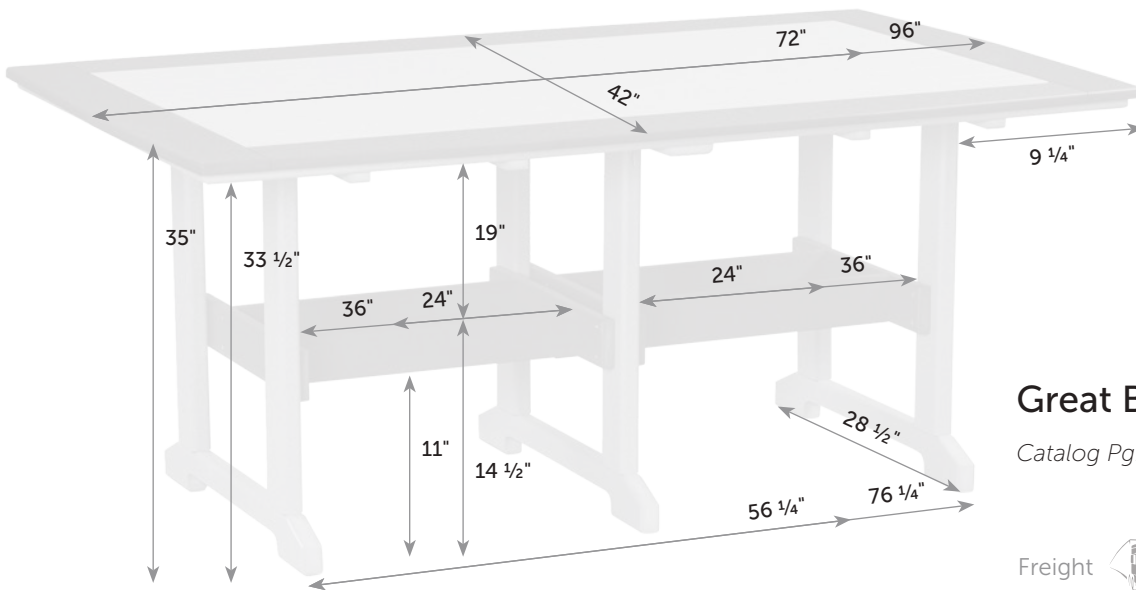

Great Bay Counter Table

Catalog Pg. 85

Freight

Item #	W x L	Lb.	Zones	2	3	4	5	6	7	8
GR-Ta-Co-42x72	42" x 72"	160		565.00	565.00	570.00	570.00	580.00	590.00	615.00
GR-Ta-Co-42x96	42" x 96"	180		665.00	665.00	670.00	670.00	695.00	705.00	735.00