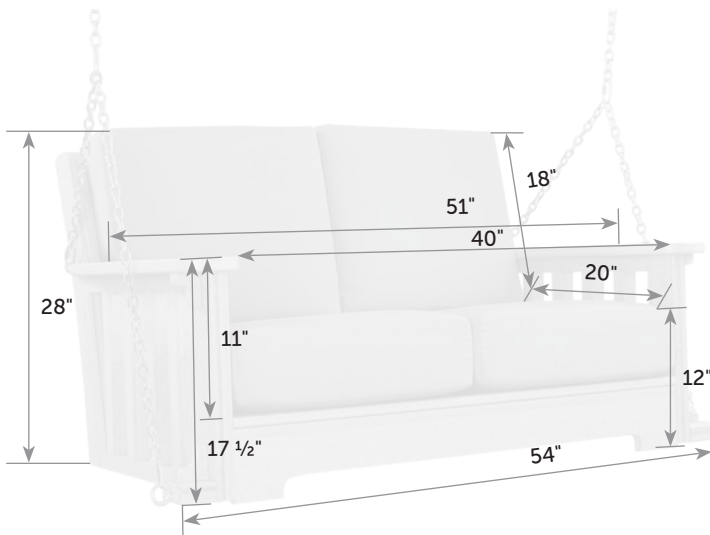

Mission Swing

MI-Sw *Catalog Pg. 51*

Cushions included

Item #	lbs	Zones	2	3	4	5	6	7	8
MI-Sw	95		567.00	577.00	587.00	607.00	675.00	685.00	739.00

Choice of 5" or 7" seat cushions