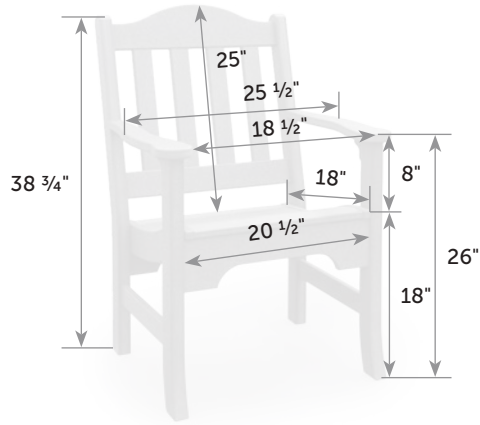

Avonlea Garden Chair

AV-Ch *Catalog Pg. 61*

Item #	lbs	Zones	2	3	4	5	6	7	8
AV-Ch	35		52.00	55.00	59.00	67.00	73.00	79.00	87.00