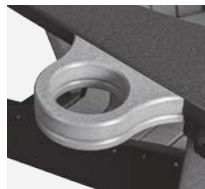

PI-Cy
Cylinder Cushions
20" w x 8" h
pg 51, 57

PI-13x13 **13" x 13" Pillow**
PI-18x18 **18" x 18" Pillow**
pg 51, 57

ACCESSORIES

SE-At
SeaAira Table Attachment
 pg 39

GR-At
Great Bay Table Attachment
 pg 81, 85, 89