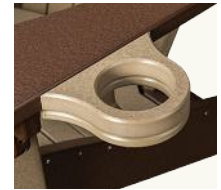

See pages 10-13 for fabric colors.

CU
Cup Holder

GR-Sa-Ba
Saddle Bar Stool

GR-St-Ba
Great Bay Bar Stool

GR-StS-Ba
Great Bay Bar
Swivel Stool

GR-CuS
Seat Cushion for
Great Bay Stool

GR-At
Great Bay Table
Attachment
*Table attaches easily
with 4 thumb-screws.*