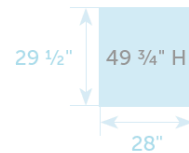

Table Attachment
GR-At

Box

Catalog Pg. 85 22" x 6" x 22"

Table attaches easily with 4 thumb-screws.

Great Bay Swivel Counter Chair

GR-ChS-Co Catalog Pg. 84

Freight

Item #	lbs	Zones	2	3	4	5	6	7	8
GR-ChS-Co	80		465.00	479.00	490.00	525.00	560.00	595.00	630.00