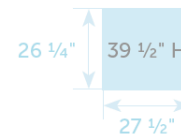

Great Bay Table Attachment
GR-At

Catalog Pg. 81 22" x 6" x 22"

Table attaches easily with 4 thumb-screws.

Great Bay Swivel Dining Chair
GR-ChS-Di

Catalog Pg. 80

Freight

Item #	lbs	Zones	2	3	4	5	6	7	8
GR-ChS-Di	55		465.00	469.00	479.00	489.00	515.00	525.00	539.00