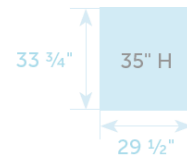

Choice of 5" or 7" seat cushions

Mission Chair

MI-Ch *Catalog Pg. 49*

2 Boxes

22" x 6" x 45" - 11 lb
34" x 5" x 34" - 54 lb

Cushions included

Item #	lbs	Zones	2	3	4	5	6	7	8
MI-Ch	65		185.00	190.00	195.00	203.00	210.00	219.00	229.00