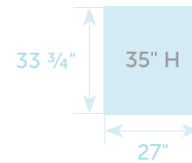

Mission Right Chair

MI-ChR *Catalog Pg. 47*

Cushions included

Mission Left Chair

MI-ChL *Catalog Pg. 50*

Freight

Item #	lbs	Zones	2	3	4	5	6	7	8
MI-ChL	55		185.00	190.00	195.00	203.00	210.00	219.00	229.00
MI-ChR									

Sectionals come standard with 7" seat cushions