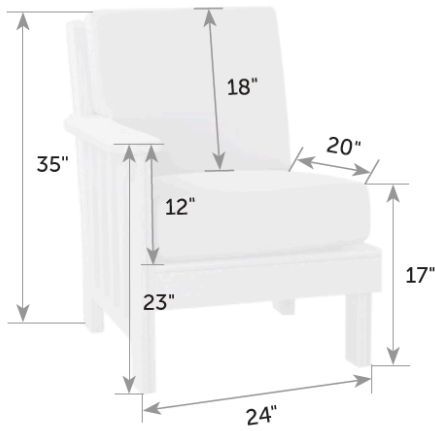

Mission Right Chair

MI-ChR *Catalog Pg. 47*

Cushions included

Mission Left Chair

MI-ChL *Catalog Pg. 50*

Freight

Item #	lbs	Zones	2	3	4	5	6	7	8
MI-ChL	55		185.00	190.00	195.00	203.00	210.00	219.00	229.00
MI-ChR									

Sectionals come standard with 7" seat cushions