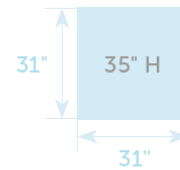

Mission Corner

MI-Co *Catalog Pg. 50*

Freight

Cushions included

Item #	lbs	Zones	2	3	4	5	6	7	8
MI-Co	75		467.00	479.00	490.00	523.00	573.00	585.00	650.00