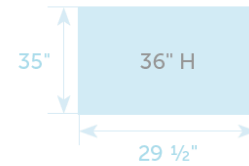

Cushions included

Mission Glider

MI-Gl *Catalog Pg. 51*

3 Boxes 
 22" x 6" x 45" - 11 lb
 34" x 5" x 34" - 48 lb
 23" x 10" x 32" - 26 lb

Item #	lbs	Zones	2	3	4	5	6	7	8
MI-Gl	85		179.00	185.00	189.00	199.00	215.00	229.00	245.00