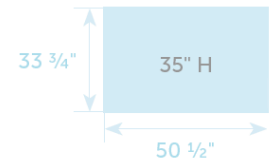

Cushions included

Mission Love Seat

MI-Lo *Catalog Pg. 49*

Freight

Item #	lbs	Zones	2	3	4	5	6	7	8
MI-Lo	105		539.00	549.00	559.00	570.00	589.00	605.00	620.00

Choice of 5" or 7" seat cushions