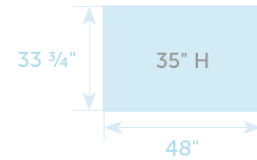

Mission Center Love Seat

MI-LoC *Catalog Pg. 50*

Freight

Cushions included

Item #	lbs	Zones	2	3	4	5	6	7	8
MI-LoC	85		539.00	549.00	559.00	570.00	589.00	605.00	620.00

Sectionals come standard with 7" seat cushions