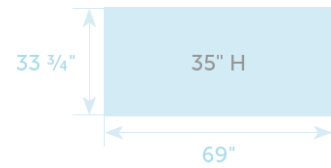

### Mission Center Sofa

MI-SoC *Catalog Pg. 50*

Freight

*Cushions included*

Item #	lbs	Zones	2	3	4	5	6	7	8
MI-SoC	120		689.00	699.00	709.00	719.00	739.00	755.00	769.00