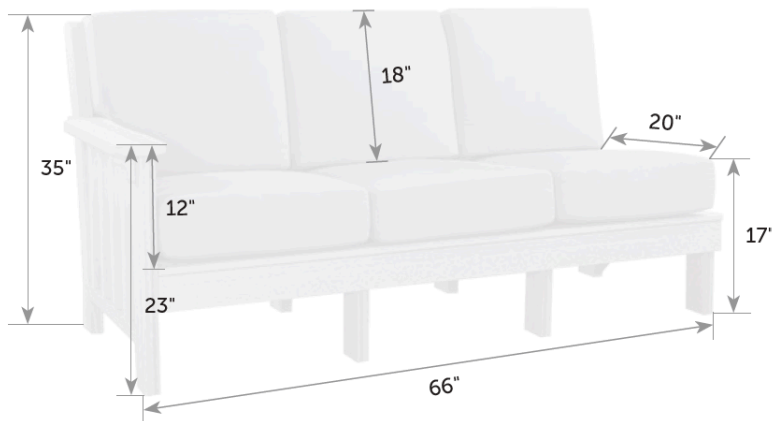

Mission Right Sofa

MI-SoR *Catalog Pg. 51*

Mission Left Sofa

MI-SoL *Catalog Pg. 50*

Freight

Cushions included

Item #	lbs	Zones	2	3	4	5	6	7	8
MI-SoL	95		539.00	549.00	559.00	570.00	589.00	605.00	620.00
MI-SoR									

Sectionals come standard with 7" seat cushions