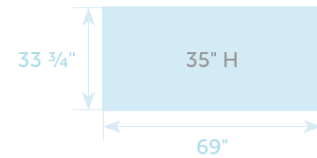

Mission Right Sofa

MI-SoR *Catalog Pg. 51*

Mission Left Sofa

MI-SoL *Catalog Pg. 50*

Freight

Cushions included

Item #	lbs	Zones	2	3	4	5	6	7	8
MI-SoL	95		539.00	549.00	559.00	570.00	589.00	605.00	620.00
MI-SoR									

Sectionals come standard with 7" seat cushions