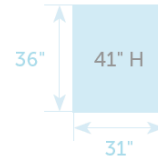

### SeaAira Adirondack Folding Chair

SE-ChF *Catalog Pg. 39*

Box 25" x 11" x 43"

Item #	lbs	Zones	2	3	4	5	6	7	8
SE-ChF	43		55.00	61.00	64.00	70.00	77.00	83.00	91.00