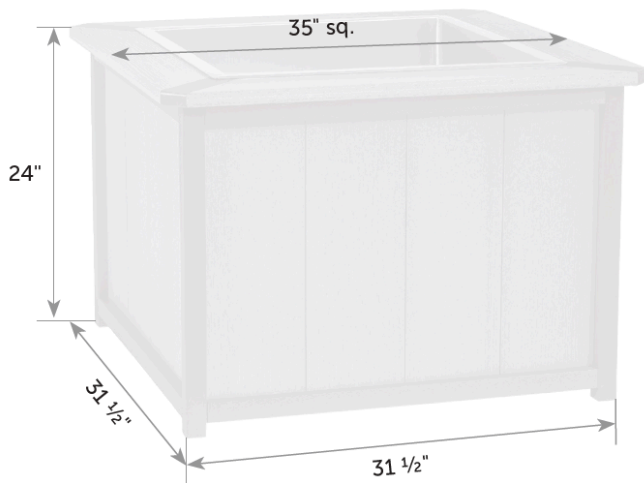

ICE TRAY DIMENSIONS:
23 1/2" square and 5 1/2" deep

35" SeaAira Ice Pit

SE-lc-35x35 *Catalog Pg. 75*

Freight

Item #	lbs	Zones	2	3	4	5	6	7	8
SE-lc-35x35	125		540.00	555.00	575.00	600.00	640.00	670.00	735.00