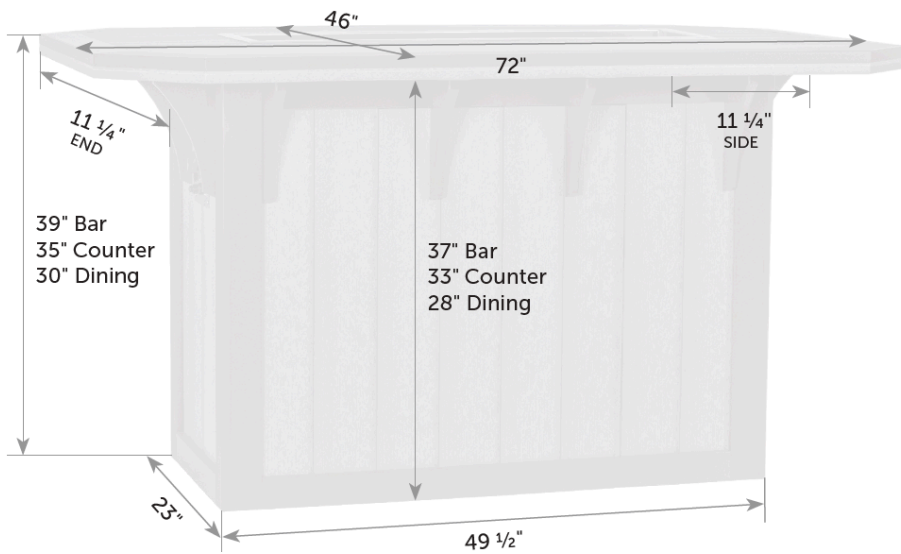

ICE TRAY DIMENSIONS:
40 1/4" long, 11" wide and 5 1/2" deep

Removable top for easy handling.

46" x 72" SummerSide Ice Table

Catalog Pg. 77

Freight

Item #	Lb.	Zones	2	3	4	5	6	7	8
SU-Tal-Di-46x72	280	Zones	670.00	750.00	840.00	920.00	990.00	1,050.00	1,140.00
SU-Tal-Co-46x72	290		670.00	750.00	840.00	920.00	990.00	1,050.00	1,140.00
SU-Tal-Ba-46x72	300		670.00	750.00	840.00	920.00	990.00	1,050.00	1,140.00