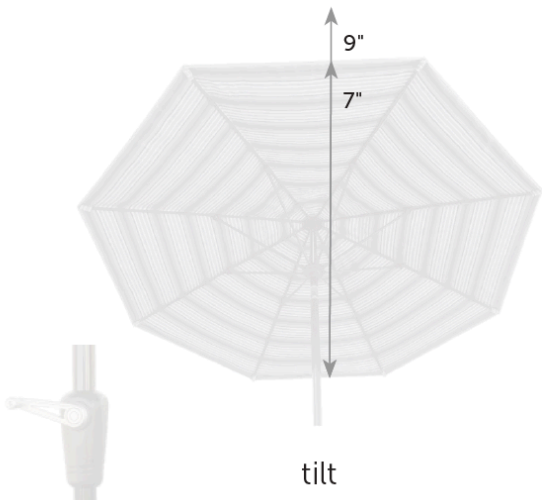

**Which umbrella base fits my table?**

UM-Ba	Garden, Mission, Picnic & Octagon, 43" x 60" Great Bay
UM-BaS	29" Square, Round and 43" x 43" Great Bay, 42" & 48" Keystone
No Base Needed	72" and 96" Great Bay, 60" Keystone, 96" Garden and Mission

**Aluminum Frame Umbrellas**

*Catalog Pg. 125*

Um-Al-7 7" x 7" x 59"  
Um-Al-9 7" x 7" x 72"

Item #	lbs	Zones	2	3	4	5	6	7	8
Um-Al-7	20		40.00	42.00	45.00	52.00	60.00	69.00	79.00
Um-Al-9	25		49.00	52.00	55.00	59.00	65.00	75.00	89.00