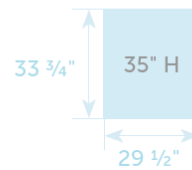

Choice of 5" or 7" seat cushions

Cushions included

Van Buren Chair

VA-Ch

Catalog Pg. 55

2 Boxes 
 22" x 6" x 45" - 11 lb
 34" x 5" x 34" - 49 lb

Item #	lbs	Zones	2	3	4	5	6	7	8
VA-Ch	60		185.00	190.00	195.00	203.00	210.00	219.00	229.00