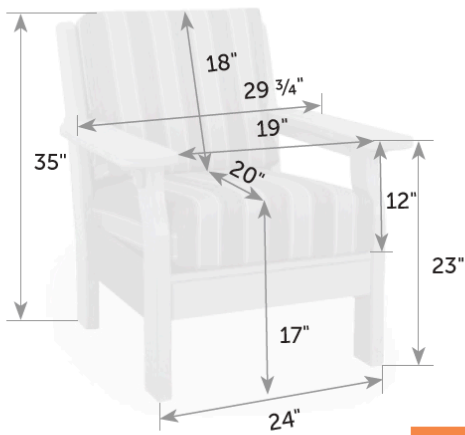

Choice of 5" or 7" seat cushions

Cushions included

Van Buren Chair

VA-Ch

Catalog Pg. 55

2 Boxes 
 22" x 6" x 45" - 11 lb
 34" x 5" x 34" - 49 lb

Item #	lbs	Zones	2	3	4	5	6	7	8
VA-Ch	60		185.00	190.00	195.00	203.00	210.00	219.00	229.00