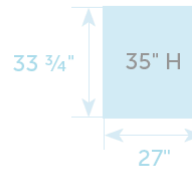

Van Buren Right Chair

VA-ChR *Catalog Pg. 57*

Van Buren Left Chair

VA-ChL *Catalog Pg. 56*

Freight

Cushions included

Item #	lbs	Zones	2	3	4	5	6	7	8
VA-ChL VA-ChR	50		185.00	190.00	195.00	203.00	210.00	219.00	229.00

Sectionals come standard with 7" seat cushions