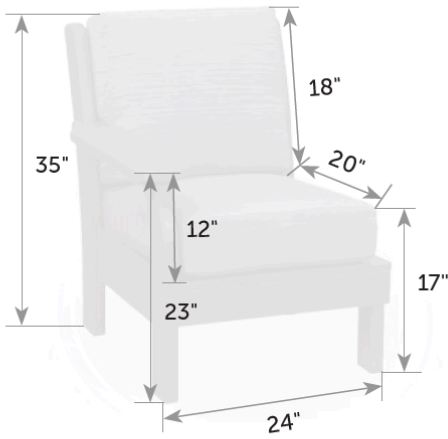

Van Buren Right Chair

VA-ChR *Catalog Pg. 57*

Van Buren Left Chair

VA-ChL *Catalog Pg. 56*

Freight

Cushions included

Item #	lbs	Zones	2	3	4	5	6	7	8
VA-ChL VA-ChR	50		185.00	190.00	195.00	203.00	210.00	219.00	229.00

Sectionals come standard with 7" seat cushions