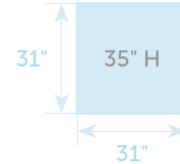

Sectionals come standard with 7" seat cushions

Van Buren Corner Section

VA-Co *Catalog Pg. 56*

Freight

Cushions included

Item #	lbs	Zones	2	3	4	5	6	7	8
VA-Co	75		467.00	479.00	490.00	523.00	573.00	585.00	650.00