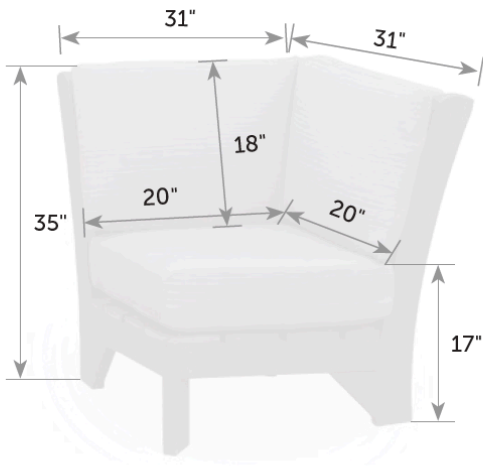

Sectionals come standard with 7" seat cushions

Van Buren Corner Section

VA-Co *Catalog Pg. 56*

Freight

Cushions included

Item #	lbs	Zones	2	3	4	5	6	7	8
VA-Co	75		467.00	479.00	490.00	523.00	573.00	585.00	650.00