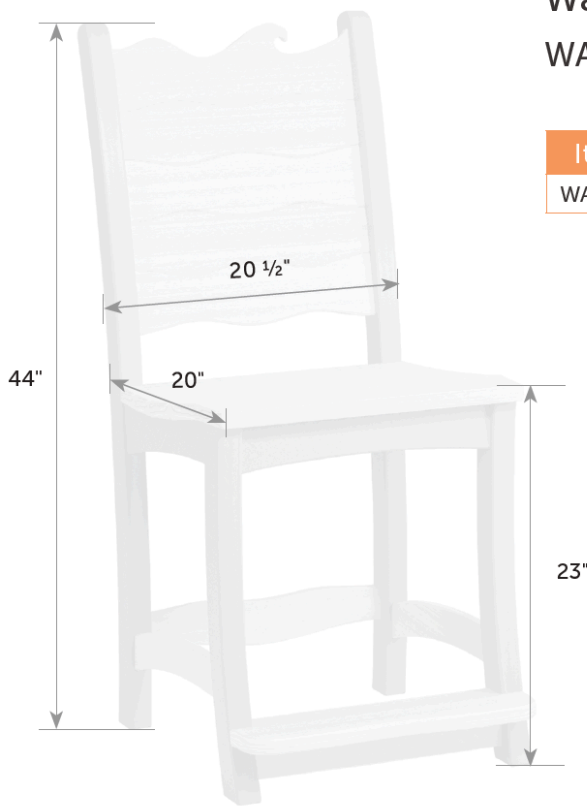

Wave Counter Chair

WA-Ch-Co *Catalog Pg. 103*

Item #	lbs	Zones	2	3	4	5	6	7	8
WA-Ch-Co	33		275.00	275.00	285.00	295.00	325.00	345.00	400.00

Freight