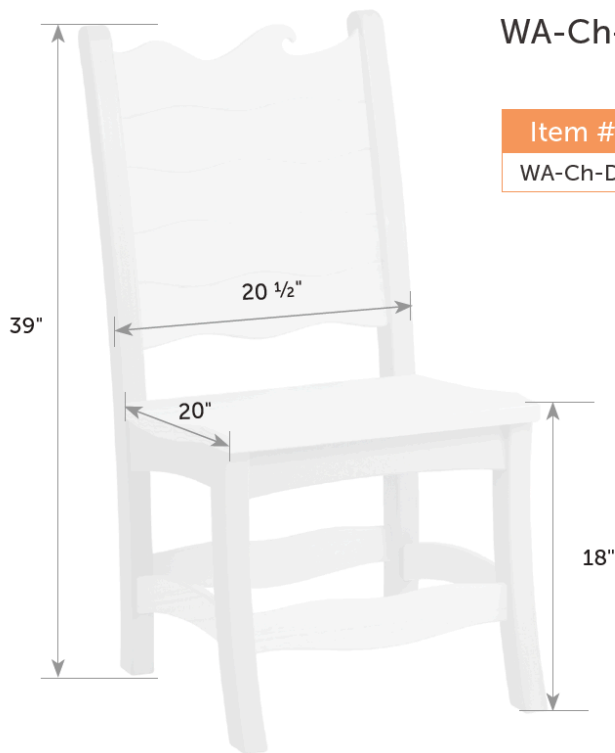

Wave Dining Chair

WA-Ch-Di *Catalog Pg. 101*

Item #	lbs	Zones	2	3	4	5	6	7	8
WA-Ch-Di	25		229.00	229.00	239.00	249.00	269.00	279.00	329.00

Box 
20" x 20" x 40"