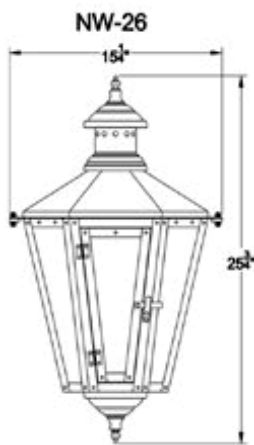

and click drawings to

view all lanterns dimensions

with accessories

Front

Side

Front

Front

Side

Side

NOTTOWAY

SKU#	Height	Width	Extension	Description
NW-22G	21.25"	12.25"	12.5"	Single burner natural gas
NW-22E	21.25"	12.25"	12.5"	Two light candelabra cluster
NW-26G	25.75"	15.25"	15.25"	Single burner natural gas
NW-26E	25.75"	15.25"	15.25"	Two light candelabra cluster
NW-32G	31.25"	19.5"	19"	Single burner natural gas
NW-32E	31.25"	19.5"	19"	Three light candelabra cluster