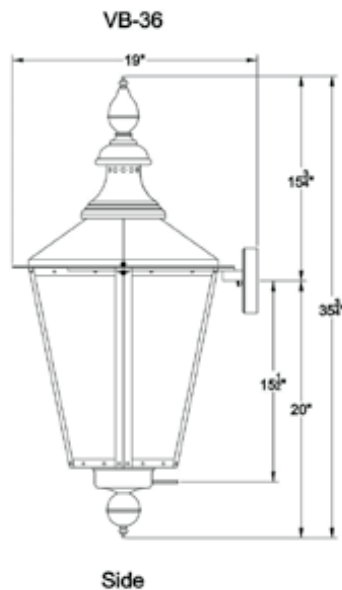

VICKSBURG

SKU#	Height	Width	Extension	Description
VB-27G	27"	12.25"	12.5"	Single burner natural gas
VB-27E	27"	12.25"	12.5"	Two light candelabra cluster
VB-31G	30.75"	15.25"	15.25"	Single burner natural gas
VB-31E	30.75"	15.25"	15.25"	Two light candelabra cluster
VB-36G	35.75"	19.75"	19"	Single burner natural gas
VB-36E	35.75"	19.75"	19"	Three light candelabra cluster

visit www.primolanterns.com

and click drawings to
view all lanterns dimensions
with accessories

VICKSBURG

SKU#	Height	Width	Extension	Description
VB-27G	27"	12.25"	12.5"	Single burner natural gas
VB-27E	27"	12.25"	12.5"	Two light candelabra cluster
VB-31G	30.75"	15.25"	15.25"	Single burner natural gas
VB-31E	30.75"	15.25"	15.25"	Two light candelabra cluster
VB-36G	35.75"	19.75"	19"	Single burner natural gas
VB-36E	35.75"	19.75"	19"	Three light candelabra cluster