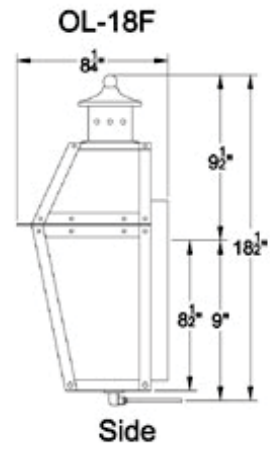

ORLEANS

visit www.primolanterns.com and click drawings to view all lantern dimensions with accessories