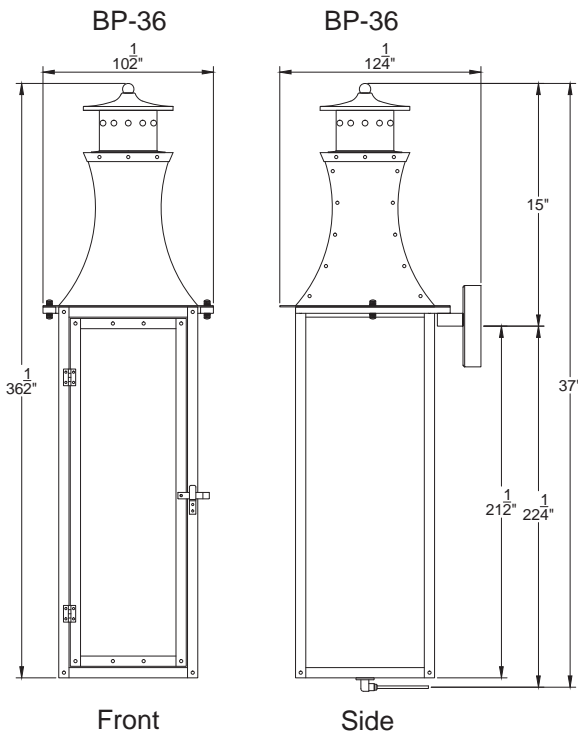

**TOP SCROLL
& BOTTOM SCROLL
TS & BS**
(custom order)

**TOP SCROLL
TS**
(custom order)

BISHOP

SKU#	Height	Width	Extension	Description
BP-24G	24"	7.5"	9.25"	Single burner natural gas
BP-24E	24"	7.5"	9.25"	Single light candelabra
BP-30G	30"	8.75"	10.75"	Single burner natural gas
BP-30E	30"	8.75"	10.75"	Two light candelabra cluster
BP-36G	36.5"	10.5"	12.25"	Single burner natural gas
BP-36E	36.5"	10.5"	12.25"	Three light candelabra cluster

visit www.primolanterns.com

and click drawings to
view all lanterns dimensions
with accessories

BISHOP

SKU#	Height	Width	Extension	Description
BP-24G	24"	7.5"	9.25"	Single burner natural gas
BP-24E	24"	7.5"	9.25"	Single light candelabra
BP-30G	30"	8.75"	10.75"	Single burner natural gas
BP-30E	30"	8.75"	10.75"	Two light candelabra cluster
BP-36G	36.5"	10.5"	12.25"	Single burner natural gas
BP-36E	36.5"	10.5"	12.25"	Three light candelabra cluster