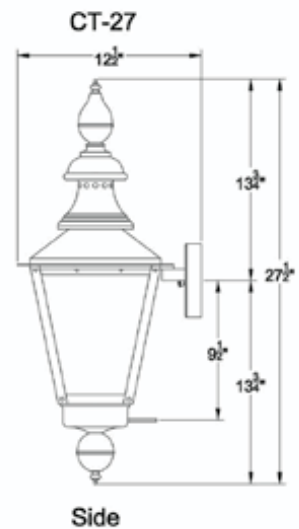

**GOOSENECK
GN**

CHARLESTON

SKU#	Height	Width	Extension	Description
CT-27G	27.5"	10.5"	12.5"	Single burner natural gas
CT-27E	27.5"	10.5"	12.5"	Two light candelabra cluster
CT-31G	31.5"	14"	16"	Single burner natural gas
CT-31E	31.5"	14"	16"	Two light candelabra cluster
CT-35G	34.75"	16.25"	18"	Single burner natural gas
CT-35E	34.75"	16.25"	18"	Three light candelabra cluster

CHARLESTON

available
accessories

**POST MOUNT
PM**

CTPM

(Must use CTPM with PM
when mounting as column top)

**WIND GUARD
WG**

**MOUSTACHE
MOU**

CHARLESTON

visit www.primolanterns.com

and click drawings to
view all lanterns dimensions
with accessories

CHARLESTON

SKU#	Height	Width	Extension	Description
CT-27G	27.5"	10.5"	12.5"	Single burner natural gas
CT-27E	27.5"	10.5"	12.5"	Two light candelabra cluster
CT-31G	31.5"	14"	16"	Single burner natural gas
CT-31E	31.5"	14"	16"	Two light candelabra cluster
CT-35G	34.75"	16.25"	18"	Single burner natural gas
CT-35E	34.75"	16.25"	18"	Three light candelabra cluster