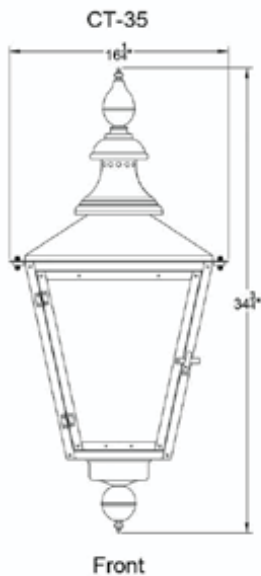

**GOOSENECK
GN**

CHARLESTON

SKU#	Height	Width	Extension	Description
CT-27G	27.5"	10.5"	12.5"	Single burner natural gas
CT-27E	27.5"	10.5"	12.5"	Two light candelabra cluster
CT-31G	31.5"	14"	16"	Single burner natural gas
CT-31E	31.5"	14"	16"	Two light candelabra cluster
CT-35G	34.75"	16.25"	18"	Single burner natural gas
CT-35E	34.75"	16.25"	18"	Three light candelabra cluster

CHARLESTON

available
accessories

**POST MOUNT
PM**

CTPM

(Must use CTPM with PM
when mounting as column top)

**WIND GUARD
WG**

**MOUSTACHE
MOU**

CHARLESTON

visit www.primolanterns.com

and click drawings to
view all lanterns dimensions
with accessories

CHARLESTON

SKU#	Height	Width	Extension	Description
CT-27G	27.5"	10.5"	12.5"	Single burner natural gas
CT-27E	27.5"	10.5"	12.5"	Two light candelabra cluster
CT-31G	31.5"	14"	16"	Single burner natural gas
CT-31E	31.5"	14"	16"	Two light candelabra cluster
CT-35G	34.75"	16.25"	18"	Single burner natural gas
CT-35E	34.75"	16.25"	18"	Three light candelabra cluster