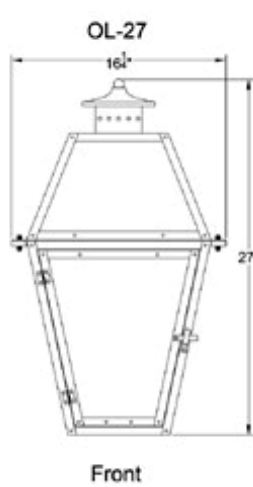

ORLEANS

visit www.primolanterns.com and click drawings to view all lantern dimensions with accessories