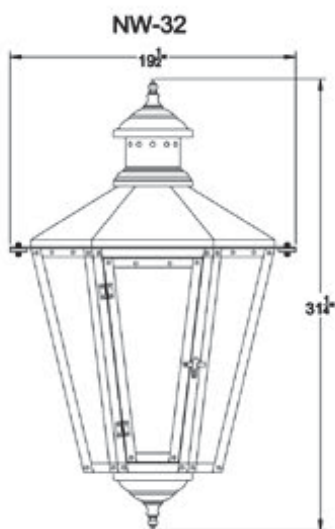

and click drawings to

view all lanterns dimensions

with accessories

Front

Side

Front

Front

Side

Side

NOTTOWAY

SKU#	Height	Width	Extension	Description
NW-22G	21.25"	12.25"	12.5"	Single burner natural gas
NW-22E	21.25"	12.25"	12.5"	Two light candelabra cluster
NW-26G	25.75"	15.25"	15.25"	Single burner natural gas
NW-26E	25.75"	15.25"	15.25"	Two light candelabra cluster
NW-32G	31.25"	19.5"	19"	Single burner natural gas
NW-32E	31.25"	19.5"	19"	Three light candelabra cluster