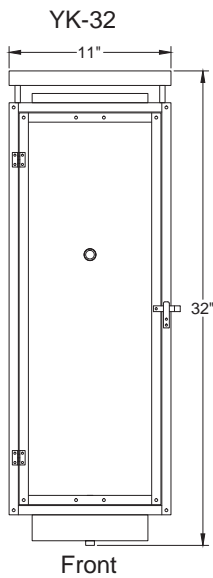

YORKSHIRE

visit www.primolanterns.com
and click drawings to
view all lanterns dimensions
with accessories

YORKSHIRE

SKU#	Height	Width	Extension	Description
*YK-20G	20"	7"	6.25"	Single burner natural gas
YK-20E	20"	7"	6.25"	Two light candelabra
*YK-27G	27"	9"	8.25"	Single burner natural gas
YK-27E	27"	9"	8.25"	Two light candelabra
*YK-32G	32"	11"	9.5"	Single burner natural gas
YK-32E	32"	11"	9.5"	Two light candelabra

*Flush mount must be mounted to a non-combustible surface.