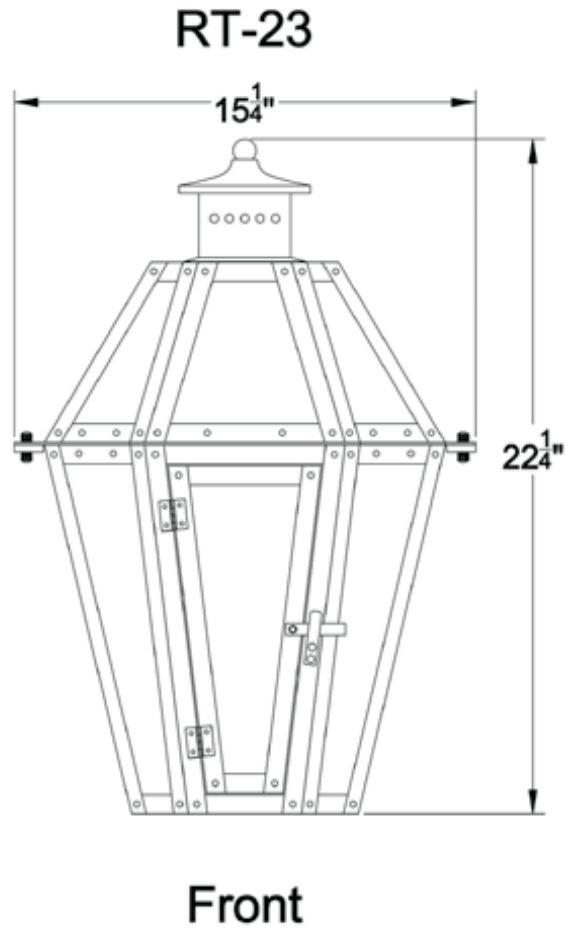

visit www.primolanterns.com

and click drawings to
view all lanterns dimensions
with accessories

RAMPART

SKU#	Height	Width	Extension	Description
RT-23G	22.25"	15.25"	15.5"	Single burner natural gas
RT-23E	22.25"	15.25"	15.5"	Two light candelabra cluster