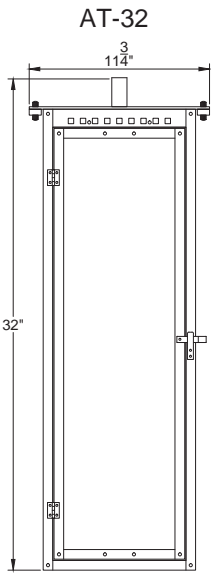

Side

Front

Side

Front

Side

ALANTOWNE

SKU#	Height	Width	Extension	Description
AT-22G	21.75"	7.75"	10"	Single burner natural gas
AT-22E	21.75"	7.75"	10"	Single light medium base socket
AT-27G	27"	9.75"	12"	Single burner natural gas
AT-27E	27"	9.75"	12"	Single light medium base socket
AT-32G	32"	11.75"	15"	Single burner natural gas
AT-32E	32"	11.75"	15"	Single light medium base socket