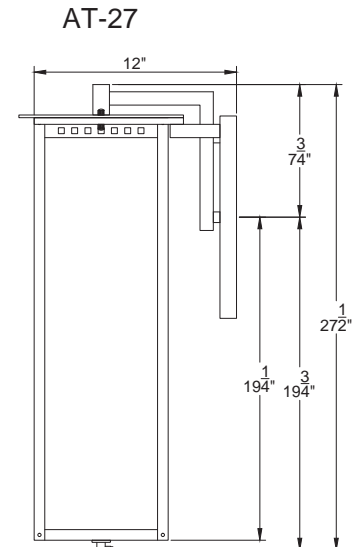

Side

Front

Side

Front

Side

ALANTOWNE

SKU#	Height	Width	Extension	Description
AT-22G	21.75"	7.75"	10"	Single burner natural gas
AT-22E	21.75"	7.75"	10"	Single light medium base socket
AT-27G	27"	9.75"	12"	Single burner natural gas
AT-27E	27"	9.75"	12"	Single light medium base socket
AT-32G	32"	11.75"	15"	Single burner natural gas
AT-32E	32"	11.75"	15"	Single light medium base socket