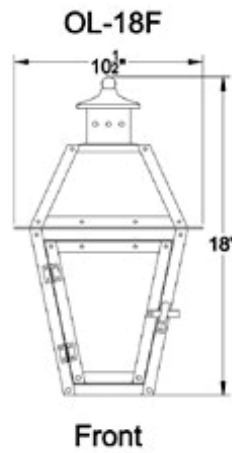

ORLEANS

visit www.primolanterns.com and click drawings to view all lantern dimensions with accessories