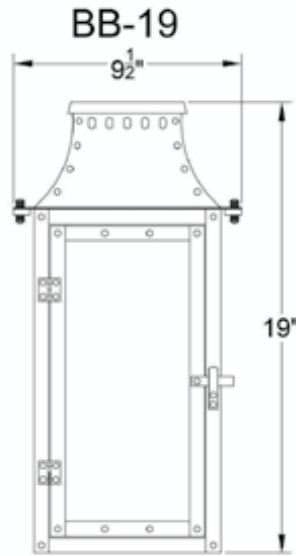

BREAUX BRIDGE

available
accessories

**CROSSBARS
CB**

**POST MOUNT
PM**

CTPM
(Must use CTPM with PM
when mounting as column top)

**WIND GUARD
WG**

**GOOSENECK
GN**

BREAUX BRIDGE

visit www.primolanters.com

and click drawings to
view all lanterns dimensions
with accessories

Front

Side

Front

Side

BREAUX BRIDGE

SKU#	Height	Width	Extension	Description
BB-19G	19"	9.5"	11.5"	Single burner natural gas
BB-19E	19"	9.5"	11.5"	Two light candelabra cluster
BB-22G	22"	12.75"	11.5"	Single burner natural gas
BB-22E	22"	12.75"	11.5"	Three light candelabra cluster