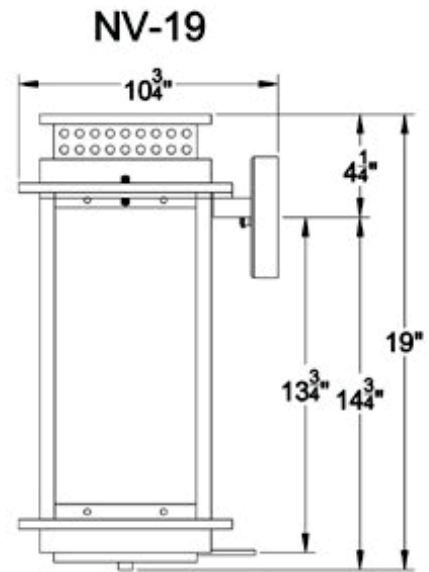

visit www.primolanterns.com

and click drawings to
view all lanterns dimensions
with accessories

Front

Side

Front

Side

NOUVEAU

SKU#	Height	Width	Extension	Description
NV-19G	19"	9"	10.75"	Single burner natural gas
NV-19E	19"	9"	10.75"	Two light candelabra cluster
NV-22G	22"	9"	10.75"	Single burner natural gas
NV-22E	22"	9"	10.75"	Two light candelabra cluster