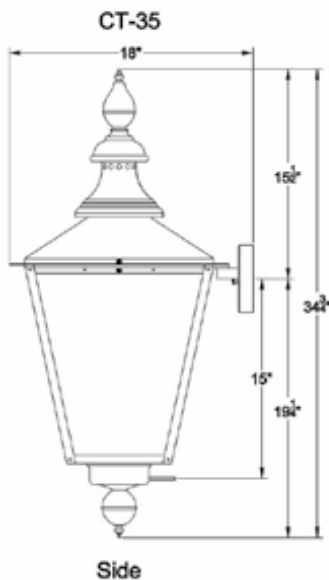

**GOOSENECK
GN**

CHARLESTON

SKU#	Height	Width	Extension	Description
CT-27G	27.5"	10.5"	12.5"	Single burner natural gas
CT-27E	27.5"	10.5"	12.5"	Two light candelabra cluster
CT-31G	31.5"	14"	16"	Single burner natural gas
CT-31E	31.5"	14"	16"	Two light candelabra cluster
CT-35G	34.75"	16.25"	18"	Single burner natural gas
CT-35E	34.75"	16.25"	18"	Three light candelabra cluster

CHARLESTON

available
accessories

**POST MOUNT
PM**

CTPM

(Must use CTPM with PM
when mounting as column top)

**WIND GUARD
WG**

**MOUSTACHE
MOU**

CHARLESTON

visit www.primolanterns.com

and click drawings to
view all lanterns dimensions
with accessories

CHARLESTON

SKU#	Height	Width	Extension	Description
CT-27G	27.5"	10.5"	12.5"	Single burner natural gas
CT-27E	27.5"	10.5"	12.5"	Two light candelabra cluster
CT-31G	31.5"	14"	16"	Single burner natural gas
CT-31E	31.5"	14"	16"	Two light candelabra cluster
CT-35G	34.75"	16.25"	18"	Single burner natural gas
CT-35E	34.75"	16.25"	18"	Three light candelabra cluster