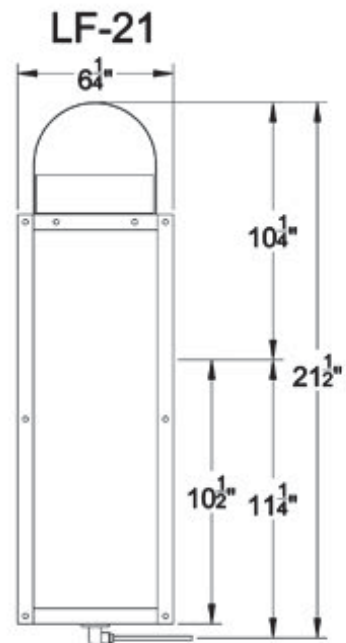

LAFAYETTE

visit www.primolanterns.com
and click drawings to
view all lanterns dimensions
with accessories

Side

LAFAYETTE

SKU#	Height	Width	Extension	Description
*LF-21G	21"	7"	6.25"	Single burner natural gas-Flush mount
LF-21E	21"	7"	6.25"	Two light candelabra
*LF-24G	24"	8"	7.25"	Single burner natural gas-Flush mount
LF-24E	24"	8"	7.25"	Two light candelabra

*Flush mount must be mounted to a non-combustible surface.