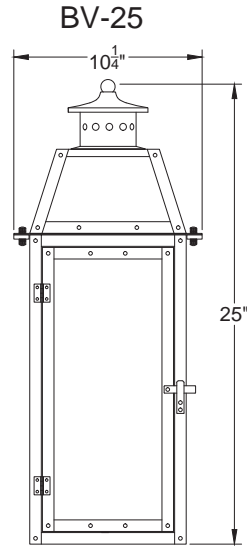

**CROSSBARS
CB**

BIENVILLE

visit www.primolanters.com

and click drawings to
view all lanterns dimensions
with accessories

Front

Side

Front

Front

Side

Side

BIENVILLE

SKU#	Height	Width	Extension	Description
BV-20G	21"	8.75"	10.50"	Single burner natural gas
BV-20E	21"	8.75"	10.50"	Two light candelabra cluster
BV-25G	25"	10.25"	12.25"	Single burner natural gas
BV-25E	25"	10.25"	12.25"	Two light candelabra cluster
BV-30G	30"	12"	13.75"	Single burner natural gas
BV-30E	30"	12"	13.75"	Three light candelabra cluster