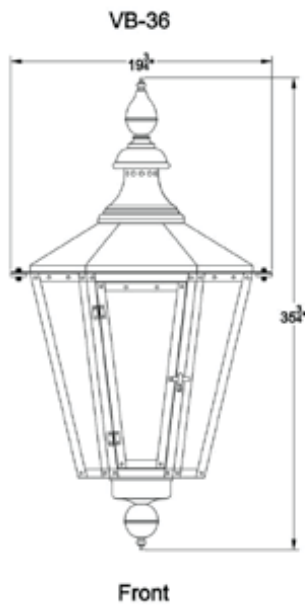

visit www.primolanterns.com

and click drawings to
view all lanterns dimensions
with accessories

VICKSBURG

SKU#	Height	Width	Extension	Description
VB-27G	27"	12.25"	12.5"	Single burner natural gas
VB-27E	27"	12.25"	12.5"	Two light candelabra cluster
VB-31G	30.75"	15.25"	15.25"	Single burner natural gas
VB-31E	30.75"	15.25"	15.25"	Two light candelabra cluster
VB-36G	35.75"	19.75"	19"	Single burner natural gas
VB-36E	35.75"	19.75"	19"	Three light candelabra cluster