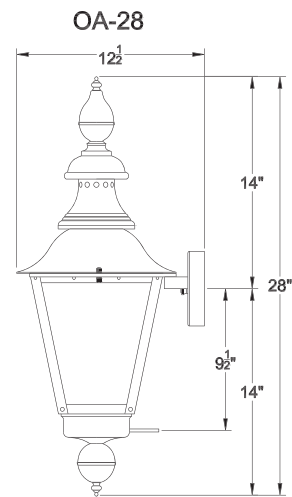

OAK ALLEY

visit www.primolanters.com

and click drawings to
view all lanterns dimensions
with accessories

Side

OAK ALLEY

SKU#	Height	Width	Extension	Description
OA-28G	28"	10.5"	12.5"	Single burner natural gas
OA-28E	28"	10.5"	12.5"	Two light candelabra cluster
OA-33G	32.25"	14"	16"	Single burner natural gas
OA-33E	32.25"	14"	16"	Two light candelabra cluster
OA-36G	35.75"	16.25"	18"	Single burner natural gas
OA-36E	35.75"	16.25"	18"	Three light candelabra cluster