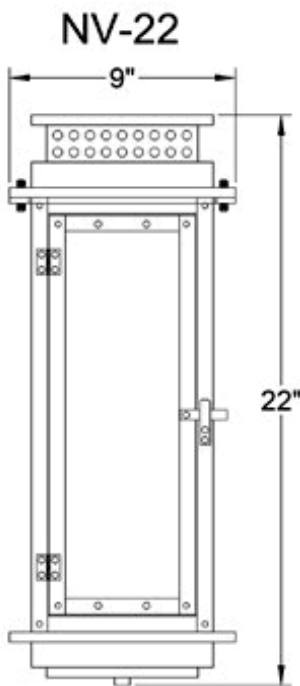

visit www.primolanterns.com

and click drawings to
view all lanterns dimensions
with accessories

Front

Side

Front

Side

NOUVEAU

SKU#	Height	Width	Extension	Description
NV-19G	19"	9"	10.75"	Single burner natural gas
NV-19E	19"	9"	10.75"	Two light candelabra cluster
NV-22G	22"	9"	10.75"	Single burner natural gas
NV-22E	22"	9"	10.75"	Two light candelabra cluster