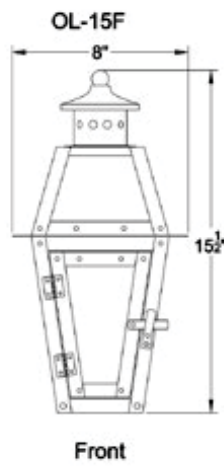

ORLEANS

visit www.primolanterns.com and click drawings to view all lantern dimensions with accessories