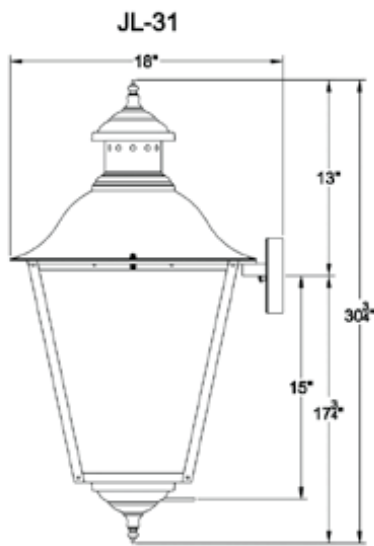

Side

Side

BIENVILLE

SKU#	Height	Width	Extension	Description
BV-20G	21"	8.75"	10.50"	Single burner natural gas
BV-20E	21"	8.75"	10.50"	Two light candelabra cluster
BV-25G	25"	10.25"	12.25"	Single burner natural gas
BV-25E	25"	10.25"	12.25"	Two light candelabra cluster
BV-30G	30"	12"	13.75"	Single burner natural gas
BV-30E	30"	12"	13.75"	Three light candelabra cluster

and click drawings to

view all lanterns dimensions

with accessories

Front

Side

Front

Front

Side

Side

JOLIE

SKU#	Height	Width	Extension	Description
JL-22G	21.5"	10.5"	12.5"	Single burner natural gas
JL-22E	21.5"	10.5"	12.5"	Two light candelabra cluster
JL-27G	26.75"	14"	16"	Single burner natural gas
JL-27E	26.75"	14"	16"	Two light candelabra cluster
JL-31G	30.75"	16.25"	18"	Single burner natural gas
JL-31E	30.75"	16.25"	18"	Three light candelabra cluster