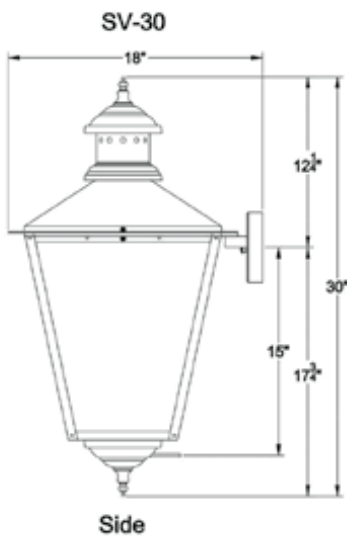

and click drawings to
view all lanterns dimensions
with accessories

SAVANNAH

SKU#	Height	Width	Extension	Description
SV-22G	21.5"	10.5"	12.5"	Single burner natural gas
SV-22E	21.5"	10.5"	12.5"	Two light candelabra cluster
SV-27G	26.5"	14"	15.5"	Single burner natural gas
SV-27E	26.5"	14"	15.5"	Two light candelabra cluster
SV-30G	30"	16.25"	18"	Single burner natural gas
SV-30E	30"	16.25"	18"	Three light candelabra cluster