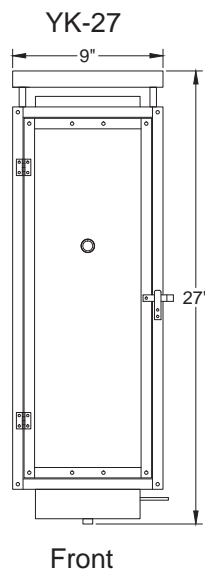

YORKSHIRE

visit www.primolanterns.com
and click drawings to
view all lanterns dimensions
with accessories

YORKSHIRE

SKU#	Height	Width	Extension	Description
*YK-20G	20"	7"	6.25"	Single burner natural gas
YK-20E	20"	7"	6.25"	Two light candelabra
*YK-27G	27"	9"	8.25"	Single burner natural gas
YK-27E	27"	9"	8.25"	Two light candelabra
*YK-32G	32"	11"	9.5"	Single burner natural gas
YK-32E	32"	11"	9.5"	Two light candelabra

*Flush mount must be mounted to a non-combustible surface.