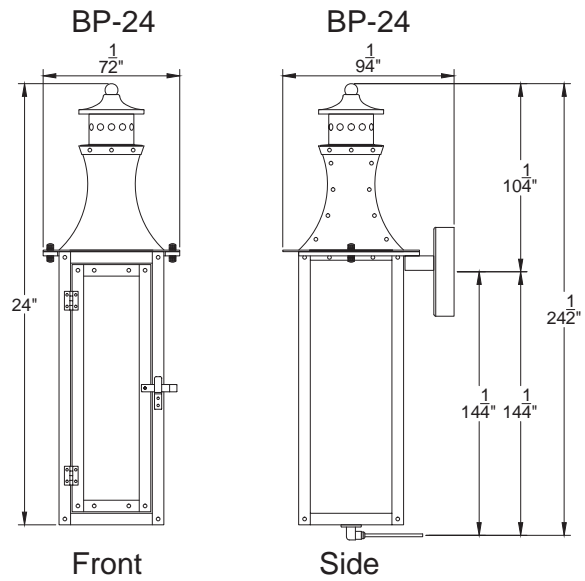

**TOP SCROLL
& BOTTOM SCROLL
TS & BS**
(custom order)

**TOP SCROLL
TS**
(custom order)

BISHOP

SKU#	Height	Width	Extension	Description
BP-24G	24"	7.5"	9.25"	Single burner natural gas
BP-24E	24"	7.5"	9.25"	Single light candelabra
BP-30G	30"	8.75"	10.75"	Single burner natural gas
BP-30E	30"	8.75"	10.75"	Two light candelabra cluster
BP-36G	36.5"	10.5"	12.25"	Single burner natural gas
BP-36E	36.5"	10.5"	12.25"	Three light candelabra cluster

visit www.primolanterns.com

and click drawings to
view all lanterns dimensions
with accessories

BISHOP

SKU#	Height	Width	Extension	Description
BP-24G	24"	7.5"	9.25"	Single burner natural gas
BP-24E	24"	7.5"	9.25"	Single light candelabra
BP-30G	30"	8.75"	10.75"	Single burner natural gas
BP-30E	30"	8.75"	10.75"	Two light candelabra cluster
BP-36G	36.5"	10.5"	12.25"	Single burner natural gas
BP-36E	36.5"	10.5"	12.25"	Three light candelabra cluster