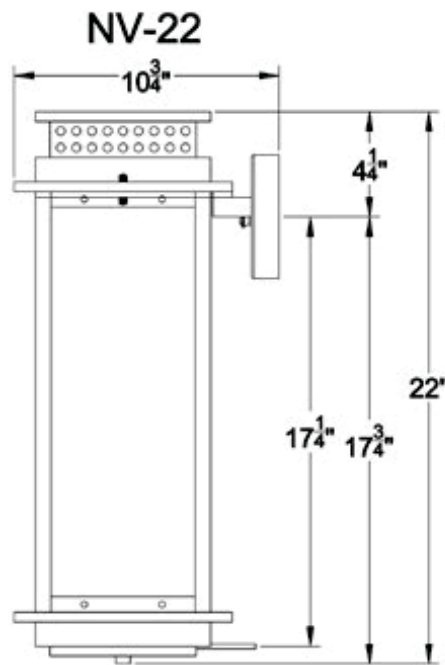

visit www.primolanterns.com

and click drawings to
view all lanterns dimensions
with accessories

Front

Side

Front

Side

NOUVEAU

SKU#	Height	Width	Extension	Description
NV-19G	19"	9"	10.75"	Single burner natural gas
NV-19E	19"	9"	10.75"	Two light candelabra cluster
NV-22G	22"	9"	10.75"	Single burner natural gas
NV-22E	22"	9"	10.75"	Two light candelabra cluster