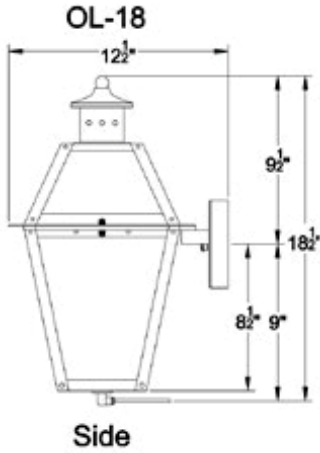

ORLEANS

visit www.primolanterns.com and click drawings to view all lantern dimensions with accessories