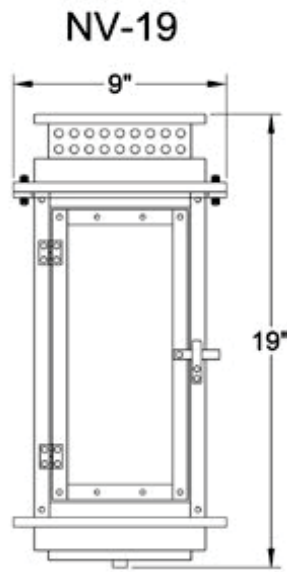

visit www.primolanterns.com

and click drawings to
view all lanterns dimensions
with accessories

Front

Side

Front

Side

NOUVEAU

SKU#	Height	Width	Extension	Description
NV-19G	19"	9"	10.75"	Single burner natural gas
NV-19E	19"	9"	10.75"	Two light candelabra cluster
NV-22G	22"	9"	10.75"	Single burner natural gas
NV-22E	22"	9"	10.75"	Two light candelabra cluster