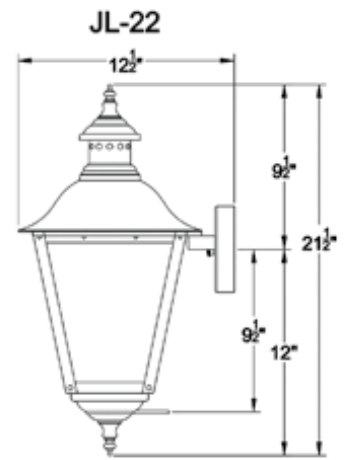

**TOP SCROLL &
BOTTOM SCROLL
TS & BS**

**TOP SCROLL
TS**

JOLIE

SKU#	Height	Width	Extension	Description
JL-22G	21.5"	10.5"	12.5"	Single burner natural gas
JL-22E	21.5"	10.5"	12.5"	Two light candelabra cluster
JL-27G	26.75"	14"	16"	Single burner natural gas
JL-27E	26.75"	14"	16"	Two light candelabra cluster
JL-31G	30.75"	16.25"	18"	Single burner natural gas
JL-31E	30.75"	16.25"	18"	Three light candelabra cluster

and click drawings to

view all lanterns dimensions

with accessories

Front

Side

Front

Front

Side