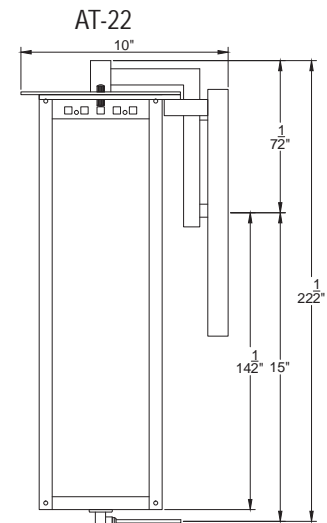

Side

Front

Side

Front

Side

ALANTOWNE

SKU#	Height	Width	Extension	Description
AT-22G	21.75"	7.75"	10"	Single burner natural gas
AT-22E	21.75"	7.75"	10"	Single light medium base socket
AT-27G	27"	9.75"	12"	Single burner natural gas
AT-27E	27"	9.75"	12"	Single light medium base socket
AT-32G	32"	11.75"	15"	Single burner natural gas
AT-32E	32"	11.75"	15"	Single light medium base socket