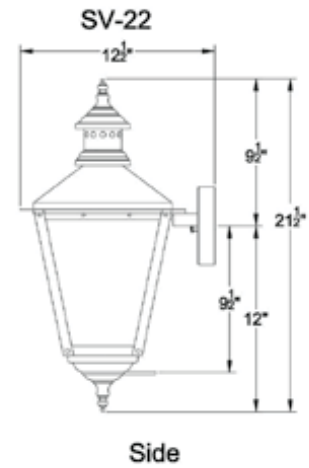

and click drawings to
view all lanterns dimensions
with accessories

SAVANNAH

SKU#	Height	Width	Extension	Description
SV-22G	21.5"	10.5"	12.5"	Single burner natural gas
SV-22E	21.5"	10.5"	12.5"	Two light candelabra cluster
SV-27G	26.5"	14"	15.5"	Single burner natural gas
SV-27E	26.5"	14"	15.5"	Two light candelabra cluster
SV-30G	30"	16.25"	18"	Single burner natural gas
SV-30E	30"	16.25"	18"	Three light candelabra cluster