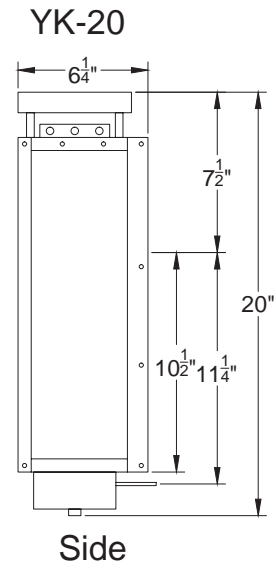

YORKSHIRE

visit www.primolanterns.com
and click drawings to
view all lanterns dimensions
with accessories

YORKSHIRE

SKU#	Height	Width	Extension	Description
*YK-20G	20"	7"	6.25"	Single burner natural gas
YK-20E	20"	7"	6.25"	Two light candelabra
*YK-27G	27"	9"	8.25"	Single burner natural gas
YK-27E	27"	9"	8.25"	Two light candelabra
*YK-32G	32"	11"	9.5"	Single burner natural gas
YK-32E	32"	11"	9.5"	Two light candelabra

*Flush mount must be mounted to a non-combustible surface.