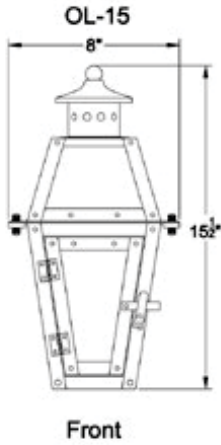

ORLEANS

visit www.primolanterns.com and click drawings to view all lantern dimensions with accessories