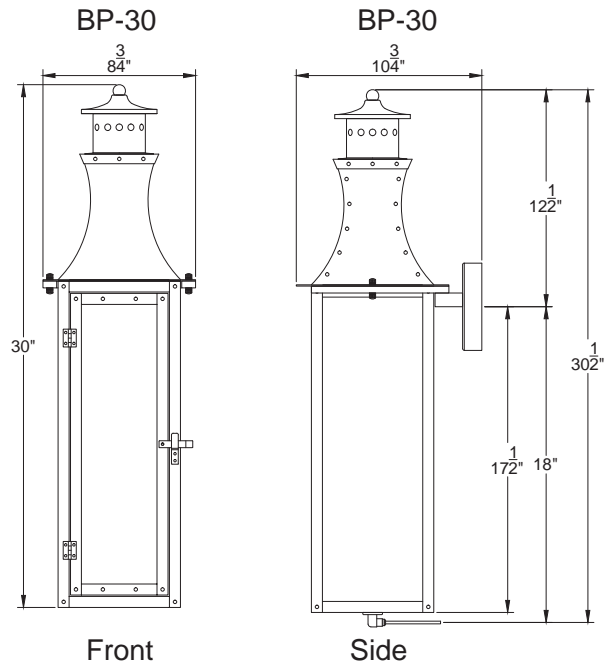

**TOP SCROLL
& BOTTOM SCROLL
TS & BS**
(custom order)

**TOP SCROLL
TS**
(custom order)

BISHOP

SKU#	Height	Width	Extension	Description
BP-24G	24"	7.5"	9.25"	Single burner natural gas
BP-24E	24"	7.5"	9.25"	Single light candelabra
BP-30G	30"	8.75"	10.75"	Single burner natural gas
BP-30E	30"	8.75"	10.75"	Two light candelabra cluster
BP-36G	36.5"	10.5"	12.25"	Single burner natural gas
BP-36E	36.5"	10.5"	12.25"	Three light candelabra cluster

visit www.primolanterns.com

and click drawings to
view all lanterns dimensions
with accessories

BISHOP

SKU#	Height	Width	Extension	Description
BP-24G	24"	7.5"	9.25"	Single burner natural gas
BP-24E	24"	7.5"	9.25"	Single light candelabra
BP-30G	30"	8.75"	10.75"	Single burner natural gas
BP-30E	30"	8.75"	10.75"	Two light candelabra cluster
BP-36G	36.5"	10.5"	12.25"	Single burner natural gas
BP-36E	36.5"	10.5"	12.25"	Three light candelabra cluster