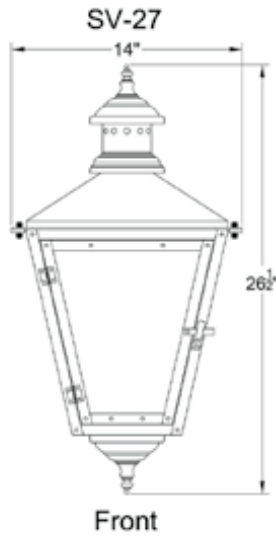

and click drawings to
view all lanterns dimensions
with accessories

SAVANNAH

SKU#	Height	Width	Extension	Description
SV-22G	21.5"	10.5"	12.5"	Single burner natural gas
SV-22E	21.5"	10.5"	12.5"	Two light candelabra cluster
SV-27G	26.5"	14"	15.5"	Single burner natural gas
SV-27E	26.5"	14"	15.5"	Two light candelabra cluster
SV-30G	30"	16.25"	18"	Single burner natural gas
SV-30E	30"	16.25"	18"	Three light candelabra cluster