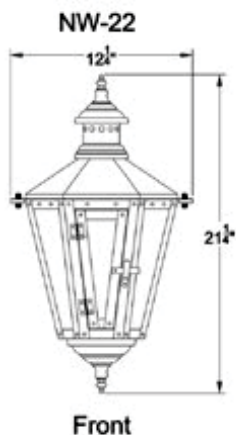

**TOP SCROLL &
BOTTOM SCROLL
TS & BS**

**TOP SCROLL
TS**

NOTTOWAY

SKU#	Height	Width	Extension	Description
NW-22G	21.25"	12.25"	12.5"	Single burner natural gas
NW-22E	21.25"	12.25"	12.5"	Two light candelabra cluster
NW-26G	25.75"	15.25"	15.25"	Single burner natural gas
NW-26E	25.75"	15.25"	15.25"	Two light candelabra cluster
NW-32G	31.25"	19.5"	19"	Single burner natural gas
NW-32E	31.25"	19.5"	19"	Three light candelabra cluster

and click drawings to

view all lanterns dimensions

with accessories

Front

Side

Front

Front

Side