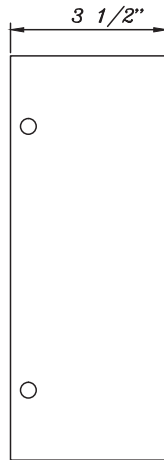

OCALA

visit www.primolanterns.com

and click drawings to
view all lanterns dimensions
with accessories

OC-9E

Side

OC-16E

OCALA

SKU#	Height	Width	Extension	Description
OC-9E	9"	5"	3.5"	Single light medium base socket
OC-16E	16"	5"	3.5"	Single light medium base socket