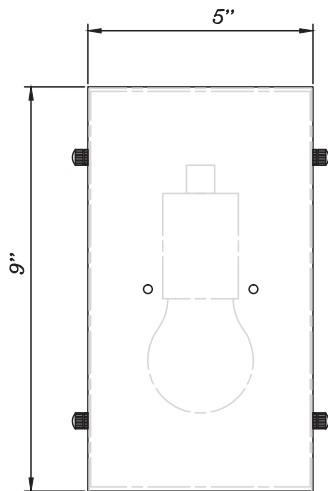

OCALA

visit www.primolanterns.com

and click drawings to
view all lanterns dimensions
with accessories

OC-9E

Front