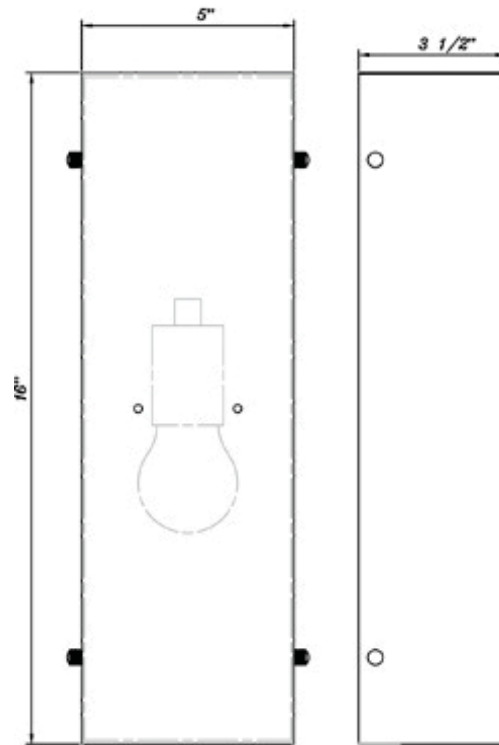

OC-16E

Front

Side

OCALA

SKU#	Height	Width	Extension	Description
OC-9E	9"	5"	3.5"	Single light medium base socket
OC-16E	16"	5"	3.5"	Single light medium base socket