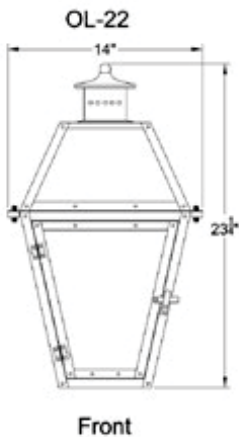

ORLEANS

visit www.primolanterns.com and click drawings to view all lantern dimensions with accessories