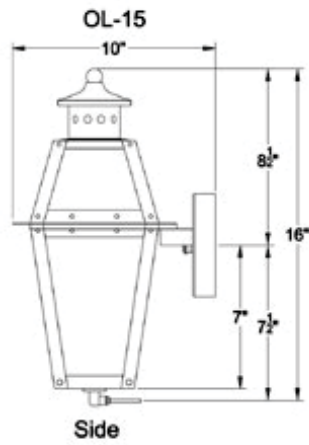

ORLEANS

visit www.primolanterns.com and click drawings to view all lantern dimensions with accessories