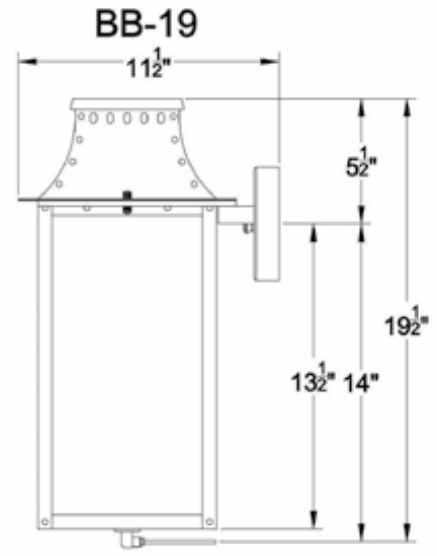

visit www.primolanters.com

and click drawings to
view all lanterns dimensions
with accessories

Front

Side

Front

Side

BREAUX BRIDGE

SKU#	Height	Width	Extension	Description
BB-19G	19"	9.5"	11.5"	Single burner natural gas
BB-19E	19"	9.5"	11.5"	Two light candelabra cluster
BB-22G	22"	12.75"	11.5"	Single burner natural gas
BB-22E	22"	12.75"	11.5"	Three light candelabra cluster