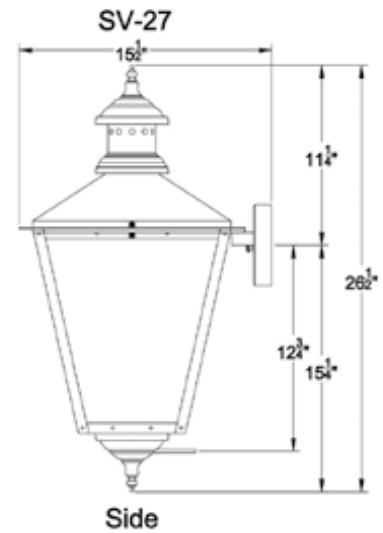

and click drawings to
view all lanterns dimensions
with accessories

SAVANNAH

SKU#	Height	Width	Extension	Description
SV-22G	21.5"	10.5"	12.5"	Single burner natural gas
SV-22E	21.5"	10.5"	12.5"	Two light candelabra cluster
SV-27G	26.5"	14"	15.5"	Single burner natural gas
SV-27E	26.5"	14"	15.5"	Two light candelabra cluster
SV-30G	30"	16.25"	18"	Single burner natural gas
SV-30E	30"	16.25"	18"	Three light candelabra cluster