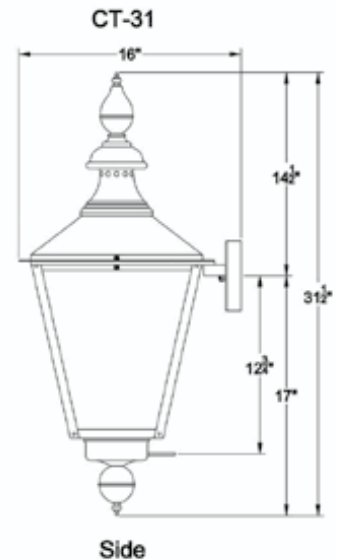

SKU#	Height	Width	Extension	Description
AD-24G	22.50"	10.75"	12.5"	Single burner natural gas
AD-24E	22.50"	10.75"	12.5"	Two light candelabra cluster

ACADIAN

available accessories

**SOLID PANEL
SP**

**ENGLISH TOP
ET**

**GOOSENECK
GN**

CHARLESTON

SKU#	Height	Width	Extension	Description
CT-27G	27.5"	10.5"	12.5"	Single burner natural gas
CT-27E	27.5"	10.5"	12.5"	Two light candelabra cluster
CT-31G	31.5"	14"	16"	Single burner natural gas
CT-31E	31.5"	14"	16"	Two light candelabra cluster
CT-35G	34.75"	16.25"	18"	Single burner natural gas
CT-35E	34.75"	16.25"	18"	Three light candelabra cluster

CHARLESTON

available
accessories

**POST MOUNT
PM**

CTPM

(Must use CTPM with PM
when mounting as column top)

**WIND GUARD
WG**

**MOUSTACHE
MOU**

CHARLESTON

visit www.primolanterns.com

and click drawings to
view all lanterns dimensions
with accessories

CHARLESTON

SKU#	Height	Width	Extension	Description
CT-27G	27.5"	10.5"	12.5"	Single burner natural gas
CT-27E	27.5"	10.5"	12.5"	Two light candelabra cluster
CT-31G	31.5"	14"	16"	Single burner natural gas
CT-31E	31.5"	14"	16"	Two light candelabra cluster
CT-35G	34.75"	16.25"	18"	Single burner natural gas
CT-35E	34.75"	16.25"	18"	Three light candelabra cluster