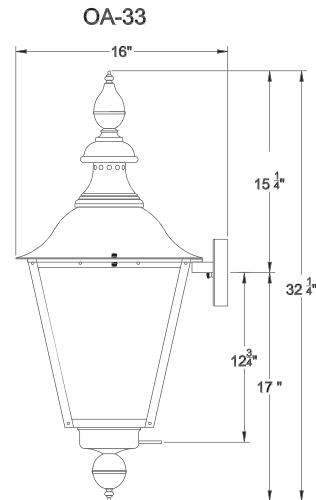

Front

Side

Front

Front

Side

Side

OAK ALLEY

SKU#	Height	Width	Extension	Description
OA-28G	28"	10.5"	12.5"	Single burner natural gas
OA-28E	28"	10.5"	12.5"	Two light candelabra cluster
OA-33G	32.25"	14"	16"	Single burner natural gas
OA-33E	32.25"	14"	16"	Two light candelabra cluster
OA-36G	35.75"	16.25"	18"	Single burner natural gas
OA-36E	35.75"	16.25"	18"	Three light candelabra cluster