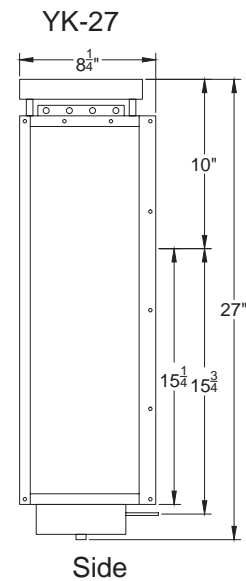

YORKSHIRE

visit www.primolanterns.com
and click drawings to
view all lanterns dimensions
with accessories

YORKSHIRE

SKU#	Height	Width	Extension	Description
*YK-20G	20"	7"	6.25"	Single burner natural gas
YK-20E	20"	7"	6.25"	Two light candelabra
*YK-27G	27"	9"	8.25"	Single burner natural gas
YK-27E	27"	9"	8.25"	Two light candelabra
*YK-32G	32"	11"	9.5"	Single burner natural gas
YK-32E	32"	11"	9.5"	Two light candelabra

*Flush mount must be mounted to a non-combustible surface.