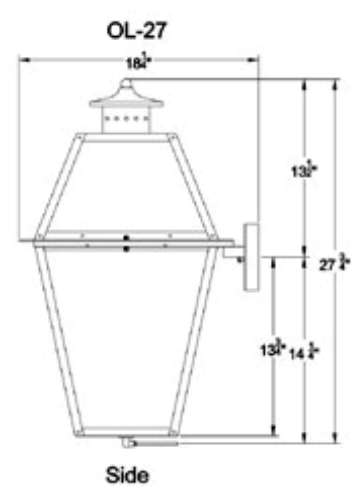

ORLEANS

visit www.primolanterns.com and click drawings to view all lantern dimensions with accessories