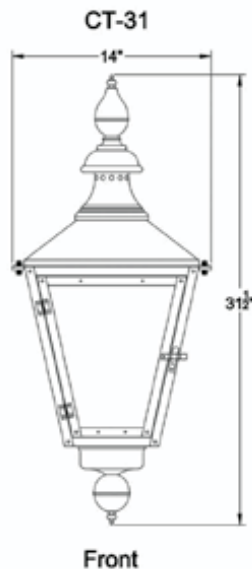

CHARLESTON

available
accessories

**POST MOUNT
PM**

CTPM

(Must use CTPM with PM
when mounting as column top)

**WIND GUARD
WG**

**MOUSTACHE
MOU**

CHARLESTON

visit www.primolanterns.com

and click drawings to
view all lanterns dimensions
with accessories

CHARLESTON

SKU#	Height	Width	Extension	Description
CT-27G	27.5"	10.5"	12.5"	Single burner natural gas
CT-27E	27.5"	10.5"	12.5"	Two light candelabra cluster
CT-31G	31.5"	14"	16"	Single burner natural gas
CT-31E	31.5"	14"	16"	Two light candelabra cluster
CT-35G	34.75"	16.25"	18"	Single burner natural gas
CT-35E	34.75"	16.25"	18"	Three light candelabra cluster