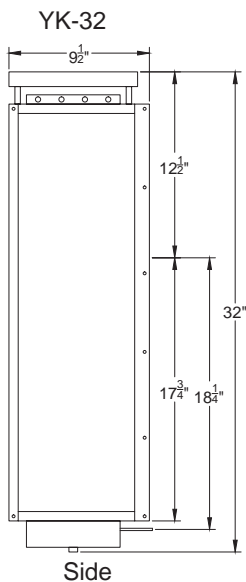

YORKSHIRE

visit www.primolanterns.com
and click drawings to
view all lanterns dimensions
with accessories

YORKSHIRE

SKU#	Height	Width	Extension	Description
*YK-20G	20"	7"	6.25"	Single burner natural gas
YK-20E	20"	7"	6.25"	Two light candelabra
*YK-27G	27"	9"	8.25"	Single burner natural gas
YK-27E	27"	9"	8.25"	Two light candelabra
*YK-32G	32"	11"	9.5"	Single burner natural gas
YK-32E	32"	11"	9.5"	Two light candelabra

*Flush mount must be mounted to a non-combustible surface.