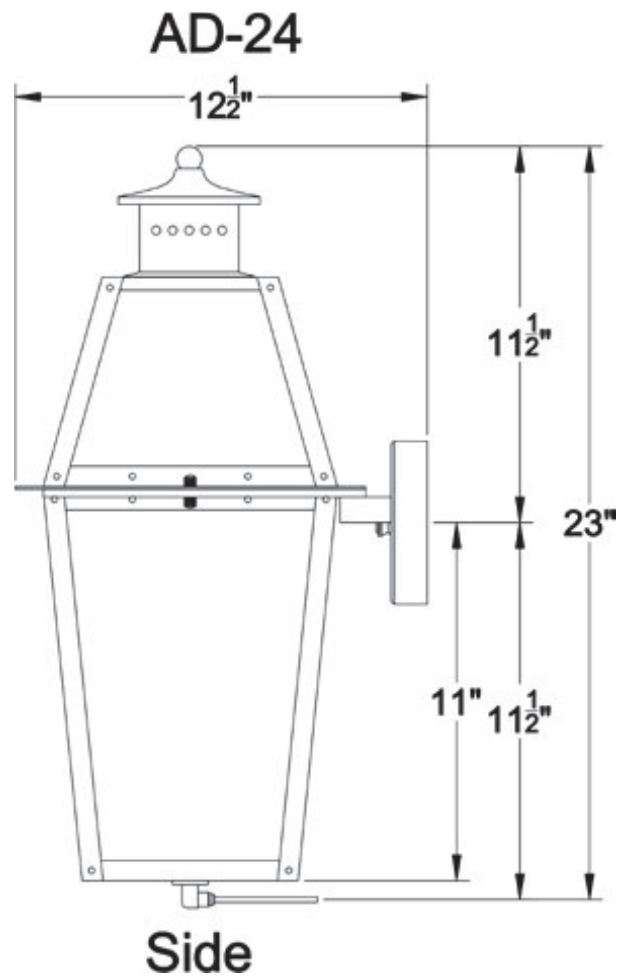

SKU#	Height	Width	Extension	Description
AD-24G	22.50"	10.75"	12.5"	Single burner natural gas
AD-24E	22.50"	10.75"	12.5"	Two light candelabra cluster

ACADIAN

available accessories

**SOLID PANEL
SP**

**ENGLISH TOP
ET**

**WIND GUARD
WG**

**CORNER MOUNT
CMB**

CTPM
(Must use CTPM with PM
when mounting as column top)

**POST MOUNT
PM**

CORNER MOUNT BRACKET

ACADIAN

visit www.primolanterns.com

and click drawings to
view all lanterns dimensions
with accessories