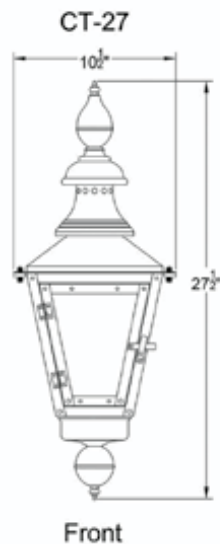

**GOOSENECK
GN**

CHARLESTON

SKU#	Height	Width	Extension	Description
CT-27G	27.5"	10.5"	12.5"	Single burner natural gas
CT-27E	27.5"	10.5"	12.5"	Two light candelabra cluster
CT-31G	31.5"	14"	16"	Single burner natural gas
CT-31E	31.5"	14"	16"	Two light candelabra cluster
CT-35G	34.75"	16.25"	18"	Single burner natural gas
CT-35E	34.75"	16.25"	18"	Three light candelabra cluster

CHARLESTON

available
accessories

**POST MOUNT
PM**

CTPM

(Must use CTPM with PM
when mounting as column top)

**WIND GUARD
WG**

**MOUSTACHE
MOU**

CHARLESTON

visit www.primolanterns.com

and click drawings to
view all lanterns dimensions
with accessories

CHARLESTON

SKU#	Height	Width	Extension	Description
CT-27G	27.5"	10.5"	12.5"	Single burner natural gas
CT-27E	27.5"	10.5"	12.5"	Two light candelabra cluster
CT-31G	31.5"	14"	16"	Single burner natural gas
CT-31E	31.5"	14"	16"	Two light candelabra cluster
CT-35G	34.75"	16.25"	18"	Single burner natural gas
CT-35E	34.75"	16.25"	18"	Three light candelabra cluster