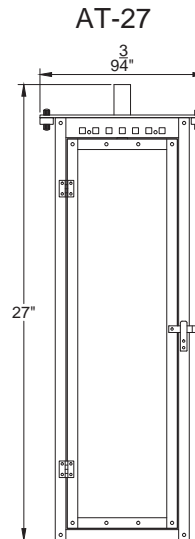

Side

Front

Side

Front

Side

ALANTOWNE

SKU#	Height	Width	Extension	Description
AT-22G	21.75"	7.75"	10"	Single burner natural gas
AT-22E	21.75"	7.75"	10"	Single light medium base socket
AT-27G	27"	9.75"	12"	Single burner natural gas
AT-27E	27"	9.75"	12"	Single light medium base socket
AT-32G	32"	11.75"	15"	Single burner natural gas
AT-32E	32"	11.75"	15"	Single light medium base socket