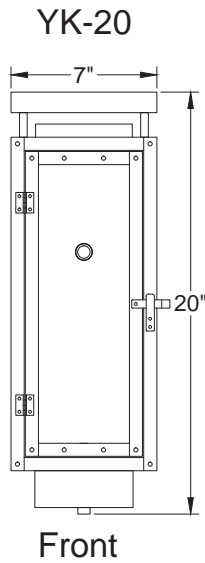

YORKSHIRE

visit www.primolanterns.com
and click drawings to
view all lanterns dimensions
with accessories

YORKSHIRE

SKU#	Height	Width	Extension	Description
*YK-20G	20"	7"	6.25"	Single burner natural gas
YK-20E	20"	7"	6.25"	Two light candelabra
*YK-27G	27"	9"	8.25"	Single burner natural gas
YK-27E	27"	9"	8.25"	Two light candelabra
*YK-32G	32"	11"	9.5"	Single burner natural gas
YK-32E	32"	11"	9.5"	Two light candelabra

*Flush mount must be mounted to a non-combustible surface.