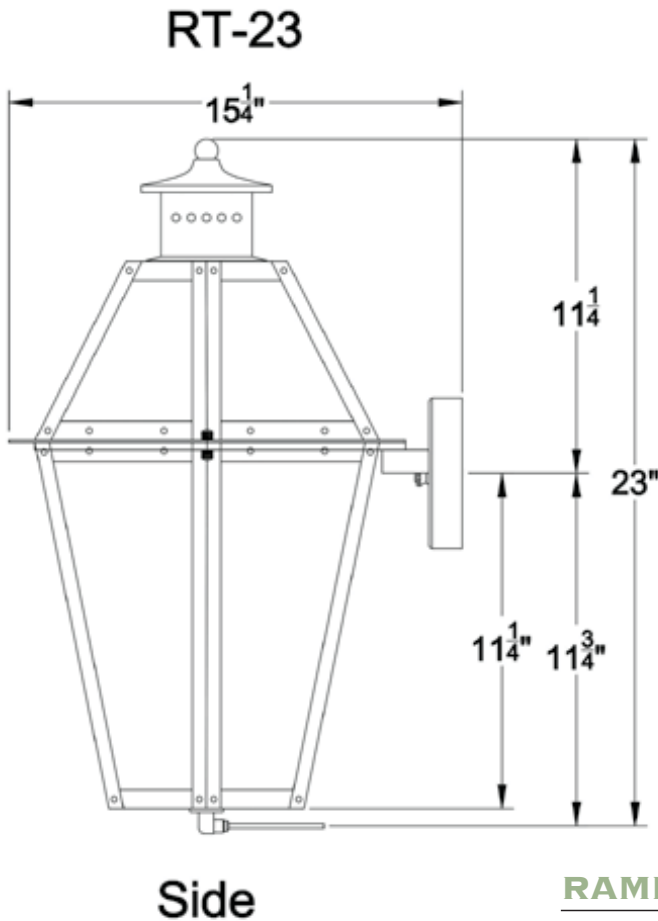

visit www.primolanterns.com

and click drawings to
view all lanterns dimensions
with accessories

RAMPART

SKU#	Height	Width	Extension	Description
RT-23G	22.25"	15.25"	15.5"	Single burner natural gas
RT-23E	22.25"	15.25"	15.5"	Two light candelabra cluster