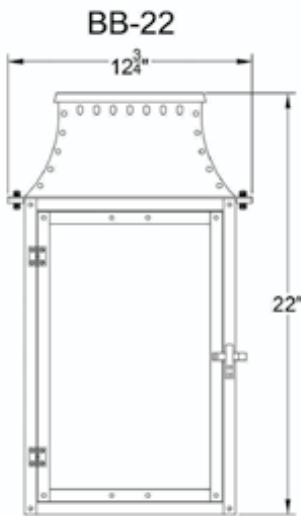

visit www.primolanters.com

and click drawings to
view all lanterns dimensions
with accessories

Front

Side

Front

Side

BREAUX BRIDGE

SKU#	Height	Width	Extension	Description
BB-19G	19"	9.5"	11.5"	Single burner natural gas
BB-19E	19"	9.5"	11.5"	Two light candelabra cluster
BB-22G	22"	12.75"	11.5"	Single burner natural gas
BB-22E	22"	12.75"	11.5"	Three light candelabra cluster