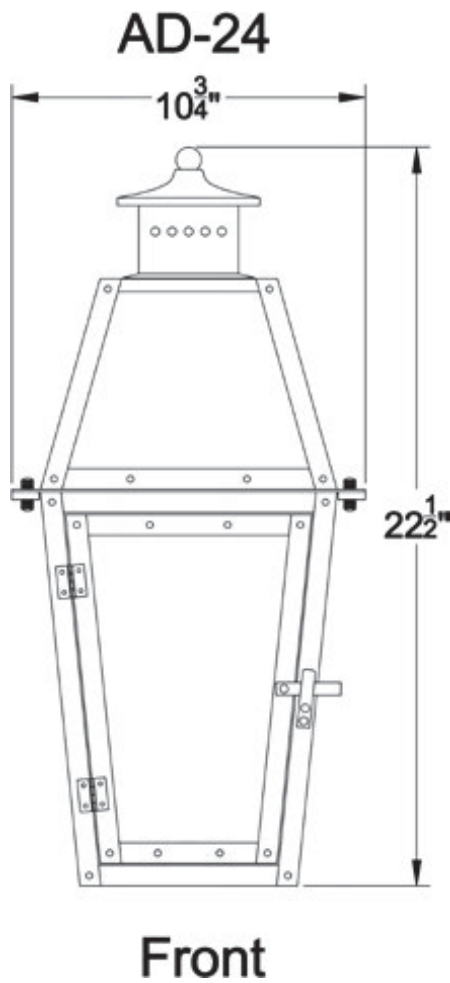

SKU#	Height	Width	Extension	Description
AD-24G	22.50"	10.75"	12.5"	Single burner natural gas
AD-24E	22.50"	10.75"	12.5"	Two light candelabra cluster

ACADIAN

available accessories

**SOLID PANEL
SP**

**ENGLISH TOP
ET**

**WIND GUARD
WG**

**CORNER MOUNT
CMB**

CTPM
(Must use CTPM with PM
when mounting as column top)

**POST MOUNT
PM**

CORNER MOUNT BRACKET

ACADIAN

visit www.primolanterns.com

and click drawings to
view all lanterns dimensions
with accessories