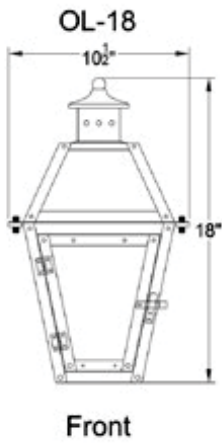

ORLEANS

visit www.primolanterns.com and click drawings to view all lantern dimensions with accessories