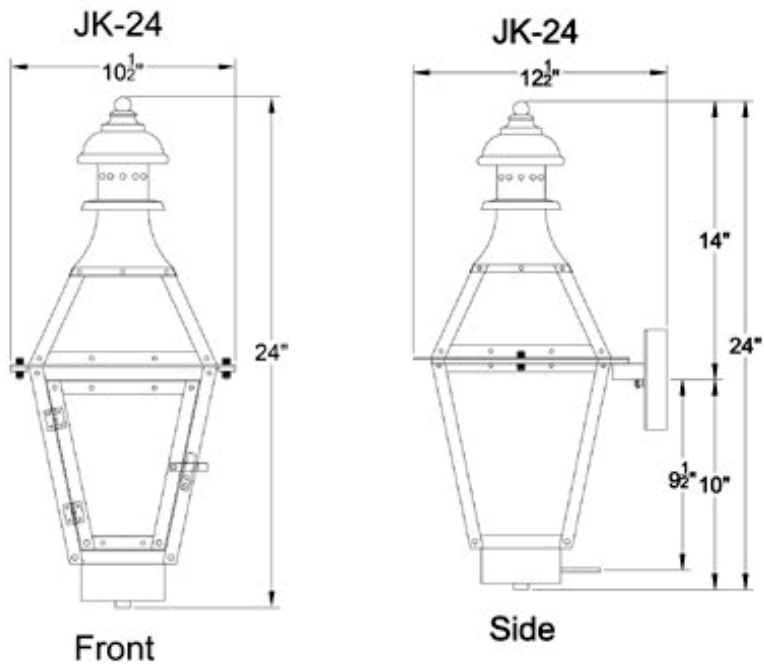

BIENVILLE

SKU#	Height	Width	Extension	Description
BV-20G	21"	8.75"	10.50"	Single burner natural gas
BV-20E	21"	8.75"	10.50"	Two light candelabra cluster
BV-25G	25"	10.25"	12.25"	Single burner natural gas
BV-25E	25"	10.25"	12.25"	Two light candelabra cluster
BV-30G	30"	12"	13.75"	Single burner natural gas
BV-30E	30"	12"	13.75"	Three light candelabra cluster

Side

Side

BIENVILLE

SKU#	Height	Width	Extension	Description
BV-20G	21"	8.75"	10.50"	Single burner natural gas
BV-20E	21"	8.75"	10.50"	Two light candelabra cluster
BV-25G	25"	10.25"	12.25"	Single burner natural gas
BV-25E	25"	10.25"	12.25"	Two light candelabra cluster
BV-30G	30"	12"	13.75"	Single burner natural gas
BV-30E	30"	12"	13.75"	Three light candelabra cluster

**TOP SCROLL
TS**

JACKSON

SKU#	Height	Width	Extension	Description
JK-24G	24"	10.5"	12.5"	Single burner natural gas
JK-24E	24"	10.5"	12.5"	Two light candelabra cluster
JK-31G	30.75"	14"	16"	Single burner natural gas
JK-31E	30.75"	14"	16"	Two light candelabra cluster

JACKSON

visit www.primolanterns.com

and click drawings to

view all lanterns dimensions

with accessories

JACKSON

SKU#	Height	Width	Extension	Description
JK-24G	24"	10.5"	12.5"	Single burner natural gas
JK-24E	24"	10.5"	12.5"	Two light candelabra cluster
JK-31G	30.75"	14"	16"	Single burner natural gas
JK-31E	30.75"	14"	16"	Two light candelabra cluster