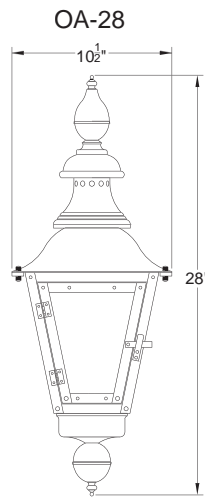

**TOP SCROLL &
BOTTOM SCROLL
TS & BS**

**TOP SCROLL
TS**

OAK ALLEY

SKU#	Height	Width	Extension	Description
OA-28G	28"	10.5"	12.5"	Single burner natural gas
OA-28E	28"	10.5"	12.5"	Two light candelabra cluster
OA-33G	32.25"	14"	16"	Single burner natural gas
OA-33E	32.25"	14"	16"	Two light candelabra cluster
OA-36G	35.75"	16.25"	18"	Single burner natural gas
OA-36E	35.75"	16.25"	18"	Three light candelabra cluster

OAK ALLEY

available accessories

GOOSENECK
GN

WIND GUARD
WG

MOUSTACHE
MOU

OAK ALLEY

visit www.primolanters.com

and click drawings to
view all lanterns dimensions
with accessories