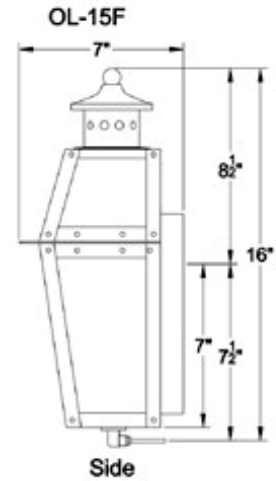

ORLEANS

visit www.primolanterns.com and click drawings to view all lantern dimensions with accessories