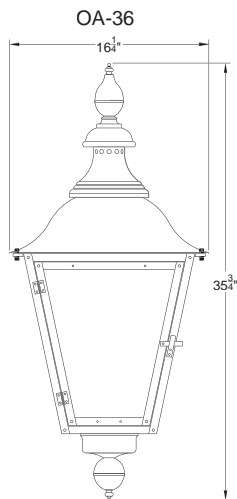

OAK ALLEY

visit www.primolanters.com

and click drawings to
view all lanterns dimensions
with accessories

Front

OAK ALLEY

SKU#	Height	Width	Extension	Description
OA-28G	28"	10.5"	12.5"	Single burner natural gas
OA-28E	28"	10.5"	12.5"	Two light candelabra cluster
OA-33G	32.25"	14"	16"	Single burner natural gas
OA-33E	32.25"	14"	16"	Two light candelabra cluster
OA-36G	35.75"	16.25"	18"	Single burner natural gas
OA-36E	35.75"	16.25"	18"	Three light candelabra cluster