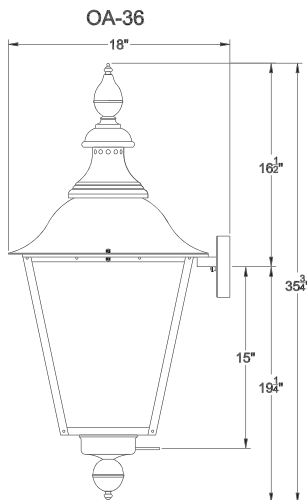

Front

Side

Front

Front

Side

Side

OAK ALLEY

SKU#	Height	Width	Extension	Description
OA-28G	28"	10.5"	12.5"	Single burner natural gas
OA-28E	28"	10.5"	12.5"	Two light candelabra cluster
OA-33G	32.25"	14"	16"	Single burner natural gas
OA-33E	32.25"	14"	16"	Two light candelabra cluster
OA-36G	35.75"	16.25"	18"	Single burner natural gas
OA-36E	35.75"	16.25"	18"	Three light candelabra cluster