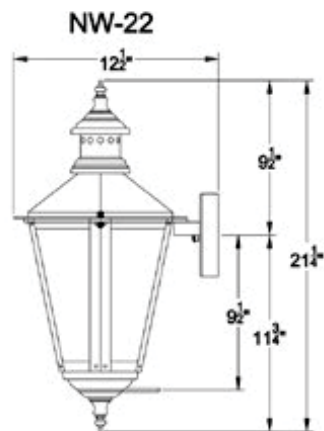

**TOP SCROLL &
BOTTOM SCROLL
TS & BS**

**TOP SCROLL
TS**

NOTTOWAY

SKU#	Height	Width	Extension	Description
NW-22G	21.25"	12.25"	12.5"	Single burner natural gas
NW-22E	21.25"	12.25"	12.5"	Two light candelabra cluster
NW-26G	25.75"	15.25"	15.25"	Single burner natural gas
NW-26E	25.75"	15.25"	15.25"	Two light candelabra cluster
NW-32G	31.25"	19.5"	19"	Single burner natural gas
NW-32E	31.25"	19.5"	19"	Three light candelabra cluster

and click drawings to

view all lanterns dimensions

with accessories

Front

Side

Front

Front

Side