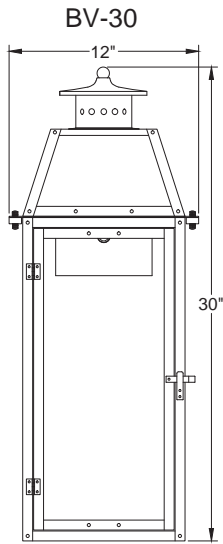

**CROSSBARS
CB**

BIENVILLE

visit www.primolanters.com

and click drawings to
view all lanterns dimensions
with accessories

Front

Side

Front

Front

Side

Side

BIENVILLE

SKU#	Height	Width	Extension	Description
BV-20G	21"	8.75"	10.50"	Single burner natural gas
BV-20E	21"	8.75"	10.50"	Two light candelabra cluster
BV-25G	25"	10.25"	12.25"	Single burner natural gas
BV-25E	25"	10.25"	12.25"	Two light candelabra cluster
BV-30G	30"	12"	13.75"	Single burner natural gas
BV-30E	30"	12"	13.75"	Three light candelabra cluster