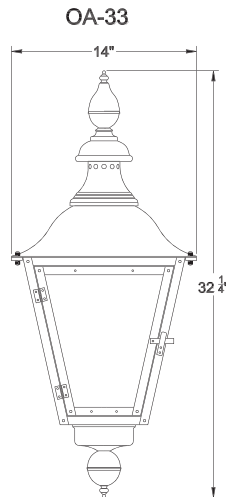

OAK ALLEY

visit www.primolanters.com

and click drawings to
view all lanterns dimensions
with accessories

Front

OAK ALLEY

SKU#	Height	Width	Extension	Description
OA-28G	28"	10.5"	12.5"	Single burner natural gas
OA-28E	28"	10.5"	12.5"	Two light candelabra cluster
OA-33G	32.25"	14"	16"	Single burner natural gas
OA-33E	32.25"	14"	16"	Two light candelabra cluster
OA-36G	35.75"	16.25"	18"	Single burner natural gas
OA-36E	35.75"	16.25"	18"	Three light candelabra cluster