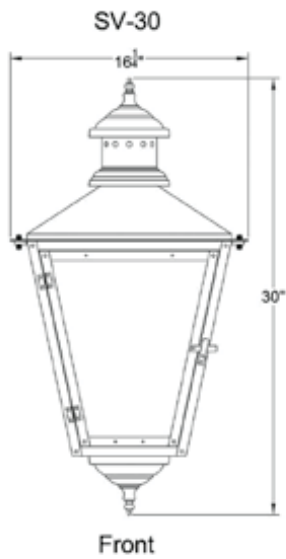

and click drawings to
view all lanterns dimensions
with accessories

SAVANNAH

SKU#	Height	Width	Extension	Description
SV-22G	21.5"	10.5"	12.5"	Single burner natural gas
SV-22E	21.5"	10.5"	12.5"	Two light candelabra cluster
SV-27G	26.5"	14"	15.5"	Single burner natural gas
SV-27E	26.5"	14"	15.5"	Two light candelabra cluster
SV-30G	30"	16.25"	18"	Single burner natural gas
SV-30E	30"	16.25"	18"	Three light candelabra cluster