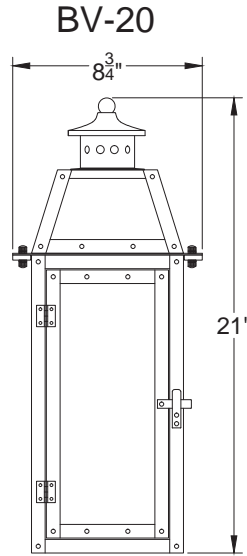

BIENVILLE

visit www.primolanters.com

and click drawings to
view all lanterns dimensions
with accessories

Front