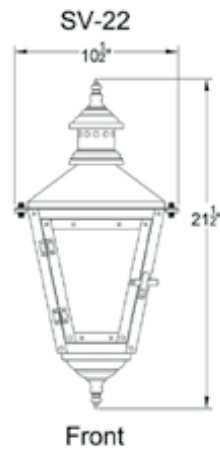

and click drawings to
view all lanterns dimensions
with accessories

SAVANNAH

SKU#	Height	Width	Extension	Description
SV-22G	21.5"	10.5"	12.5"	Single burner natural gas
SV-22E	21.5"	10.5"	12.5"	Two light candelabra cluster
SV-27G	26.5"	14"	15.5"	Single burner natural gas
SV-27E	26.5"	14"	15.5"	Two light candelabra cluster
SV-30G	30"	16.25"	18"	Single burner natural gas
SV-30E	30"	16.25"	18"	Three light candelabra cluster