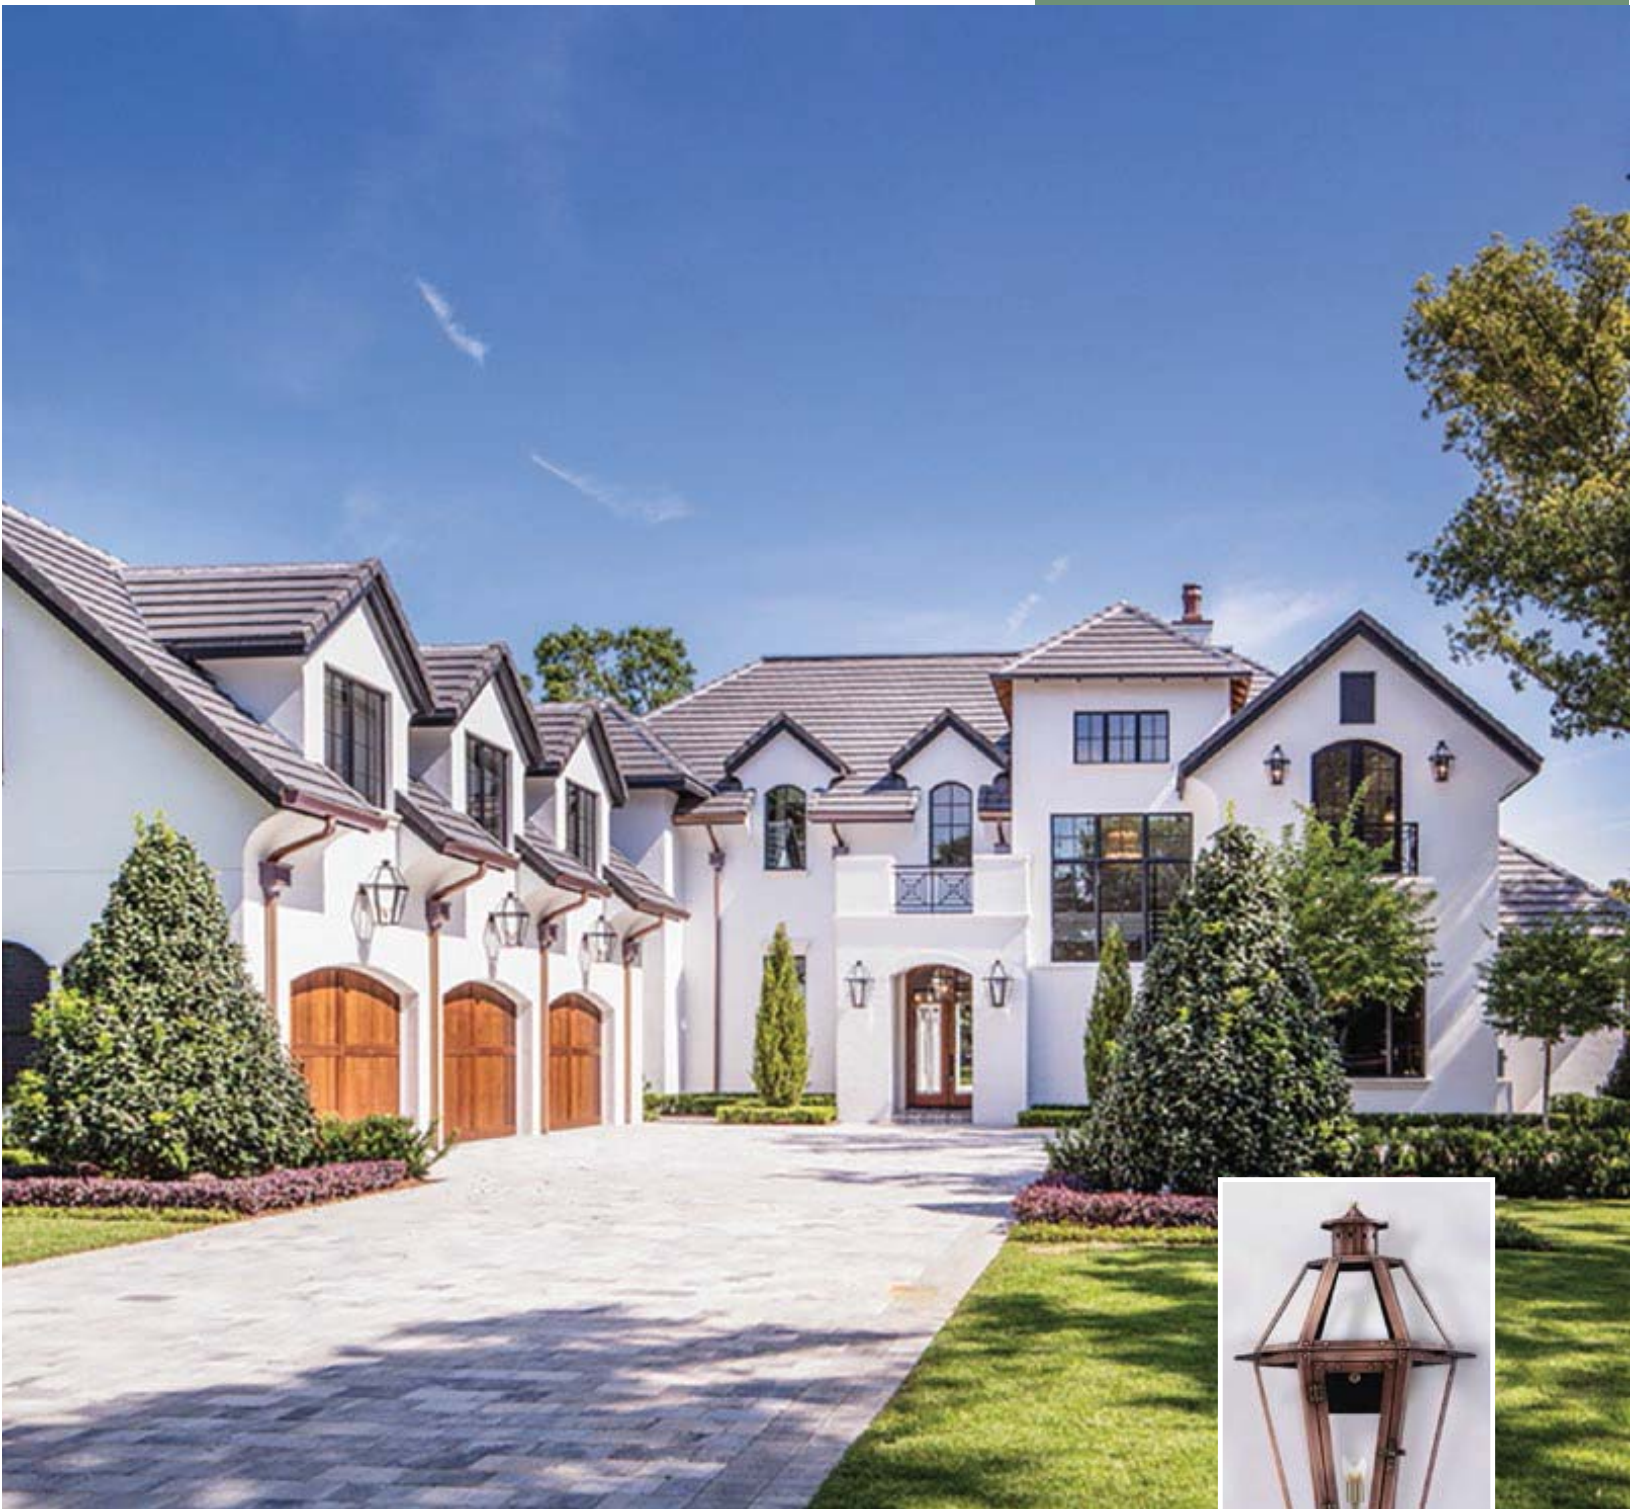

available
accessories

**CORNER MOUNT BRACKET
CMB**

ORLEANS

visit www.primolanterns.com and click drawings to view all lantern dimensions with accessories

RAMPART

Homebuilder Wyatt Anderson Construction
Primo Lanterns furnished by Lightstyle of Orlando