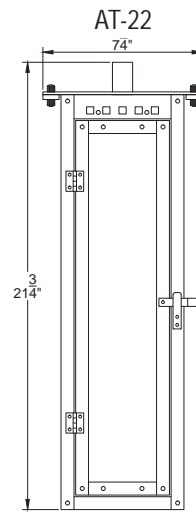

ALANTOWNE

visit www.primolanterns.com

and click drawings to
view all lanterns dimensions
with accessories

Front