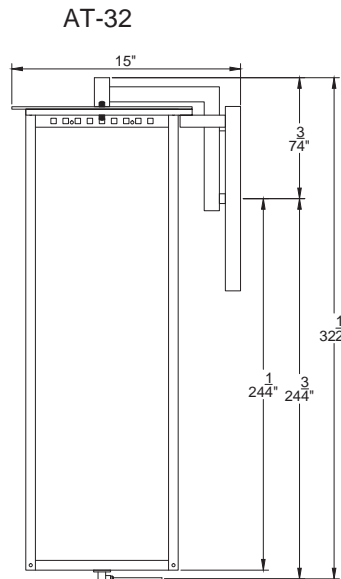

Side

Front

Side

Front

Side

ALANTOWNE

SKU#	Height	Width	Extension	Description
AT-22G	21.75"	7.75"	10"	Single burner natural gas
AT-22E	21.75"	7.75"	10"	Single light medium base socket
AT-27G	27"	9.75"	12"	Single burner natural gas
AT-27E	27"	9.75"	12"	Single light medium base socket
AT-32G	32"	11.75"	15"	Single burner natural gas
AT-32E	32"	11.75"	15"	Single light medium base socket