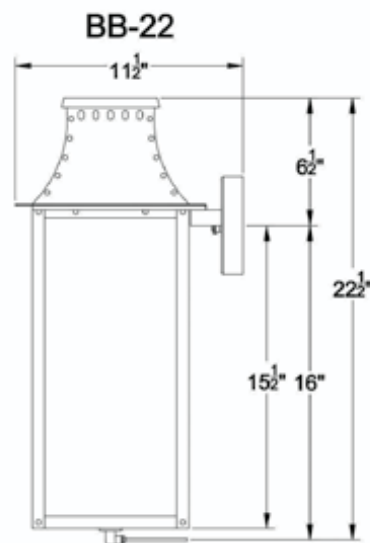

visit www.primolanters.com

and click drawings to
view all lanterns dimensions
with accessories

Front

Side

Front

Side

BREAUX BRIDGE

SKU#	Height	Width	Extension	Description
BB-19G	19"	9.5"	11.5"	Single burner natural gas
BB-19E	19"	9.5"	11.5"	Two light candelabra cluster
BB-22G	22"	12.75"	11.5"	Single burner natural gas
BB-22E	22"	12.75"	11.5"	Three light candelabra cluster