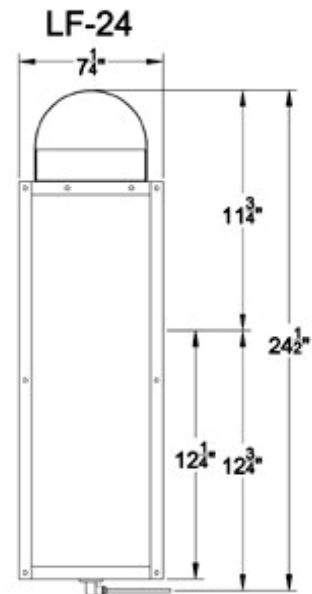

Side

Front

Side

LAFAYETTE

SKU#	Height	Width	Extension	Description
*LF-21G	21"	7"	6.25"	Single burner natural gas-Flush mount
LF-21E	21"	7"	6.25"	Two light candelabra
*LF-24G	24"	8"	7.25"	Single burner natural gas-Flush mount
LF-24E	24"	8"	7.25"	Two light candelabra