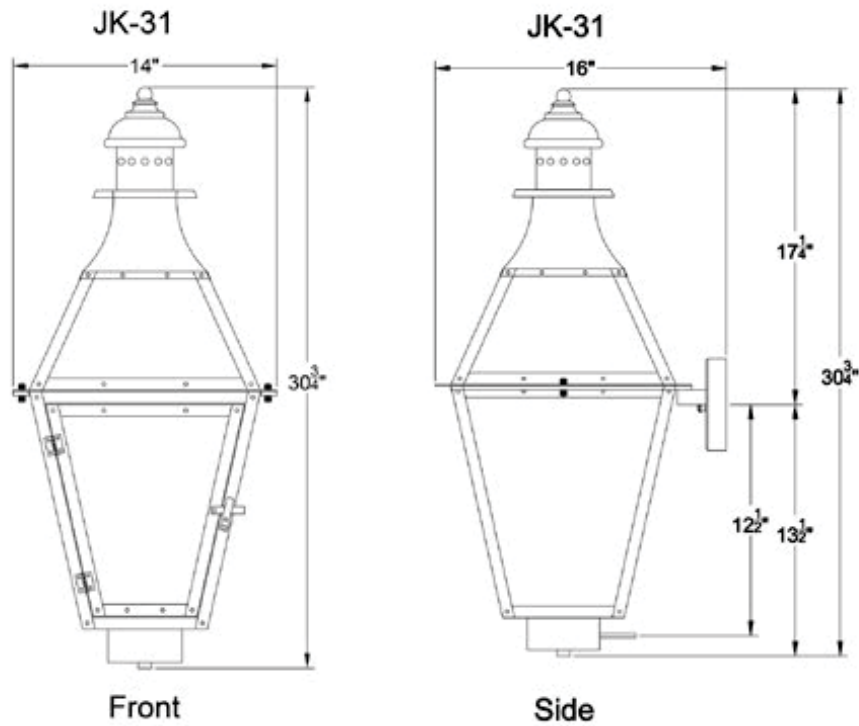

BIENVILLE

SKU#	Height	Width	Extension	Description
BV-20G	21"	8.75"	10.50"	Single burner natural gas
BV-20E	21"	8.75"	10.50"	Two light candelabra cluster
BV-25G	25"	10.25"	12.25"	Single burner natural gas
BV-25E	25"	10.25"	12.25"	Two light candelabra cluster
BV-30G	30"	12"	13.75"	Single burner natural gas
BV-30E	30"	12"	13.75"	Three light candelabra cluster

Side

Side

BIENVILLE

SKU#	Height	Width	Extension	Description
BV-20G	21"	8.75"	10.50"	Single burner natural gas
BV-20E	21"	8.75"	10.50"	Two light candelabra cluster
BV-25G	25"	10.25"	12.25"	Single burner natural gas
BV-25E	25"	10.25"	12.25"	Two light candelabra cluster
BV-30G	30"	12"	13.75"	Single burner natural gas
BV-30E	30"	12"	13.75"	Three light candelabra cluster

JACKSON

visit www.primolanterns.com

and click drawings to

view all lanterns dimensions

with accessories

JACKSON

SKU#	Height	Width	Extension	Description
JK-24G	24"	10.5"	12.5"	Single burner natural gas
JK-24E	24"	10.5"	12.5"	Two light candelabra cluster
JK-31G	30.75"	14"	16"	Single burner natural gas
JK-31E	30.75"	14"	16"	Two light candelabra cluster