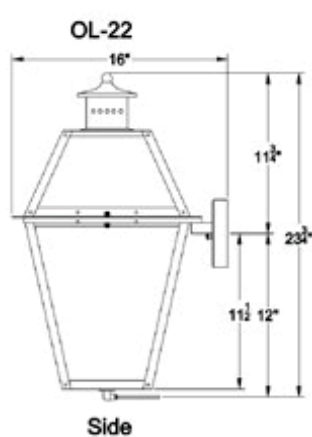

ORLEANS

visit www.primolanterns.com and click drawings to view all lantern dimensions with accessories