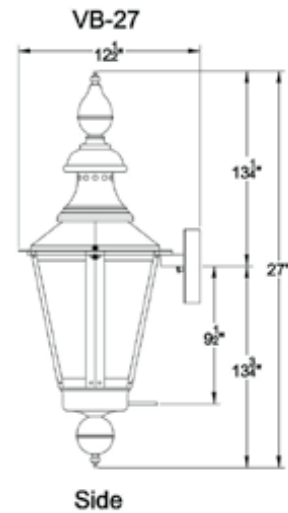

VICKSBURG

SKU#	Height	Width	Extension	Description
VB-27G	27"	12.25"	12.5"	Single burner natural gas
VB-27E	27"	12.25"	12.5"	Two light candelabra cluster
VB-31G	30.75"	15.25"	15.25"	Single burner natural gas
VB-31E	30.75"	15.25"	15.25"	Two light candelabra cluster
VB-36G	35.75"	19.75"	19"	Single burner natural gas
VB-36E	35.75"	19.75"	19"	Three light candelabra cluster

visit www.primolanterns.com

and click drawings to
view all lanterns dimensions
with accessories

VICKSBURG

SKU#	Height	Width	Extension	Description
VB-27G	27"	12.25"	12.5"	Single burner natural gas
VB-27E	27"	12.25"	12.5"	Two light candelabra cluster
VB-31G	30.75"	15.25"	15.25"	Single burner natural gas
VB-31E	30.75"	15.25"	15.25"	Two light candelabra cluster
VB-36G	35.75"	19.75"	19"	Single burner natural gas
VB-36E	35.75"	19.75"	19"	Three light candelabra cluster