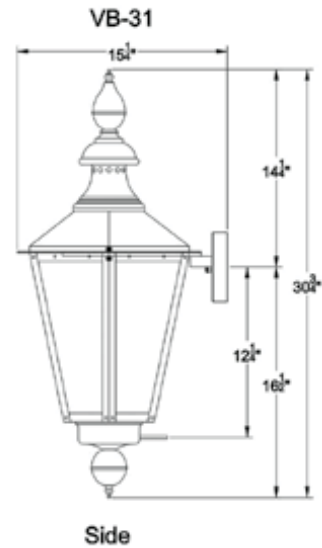

VICKSBURG

SKU#	Height	Width	Extension	Description
VB-27G	27"	12.25"	12.5"	Single burner natural gas
VB-27E	27"	12.25"	12.5"	Two light candelabra cluster
VB-31G	30.75"	15.25"	15.25"	Single burner natural gas
VB-31E	30.75"	15.25"	15.25"	Two light candelabra cluster
VB-36G	35.75"	19.75"	19"	Single burner natural gas
VB-36E	35.75"	19.75"	19"	Three light candelabra cluster

visit www.primolanterns.com

and click drawings to
view all lanterns dimensions
with accessories

VICKSBURG

SKU#	Height	Width	Extension	Description
VB-27G	27"	12.25"	12.5"	Single burner natural gas
VB-27E	27"	12.25"	12.5"	Two light candelabra cluster
VB-31G	30.75"	15.25"	15.25"	Single burner natural gas
VB-31E	30.75"	15.25"	15.25"	Two light candelabra cluster
VB-36G	35.75"	19.75"	19"	Single burner natural gas
VB-36E	35.75"	19.75"	19"	Three light candelabra cluster