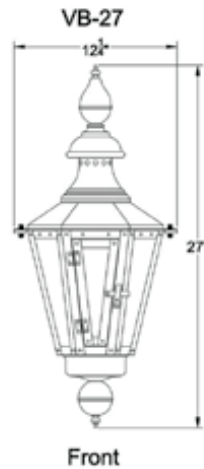

visit www.primolanterns.com

and click drawings to
view all lanterns dimensions
with accessories

VICKSBURG

SKU#	Height	Width	Extension	Description
VB-27G	27"	12.25"	12.5"	Single burner natural gas
VB-27E	27"	12.25"	12.5"	Two light candelabra cluster
VB-31G	30.75"	15.25"	15.25"	Single burner natural gas
VB-31E	30.75"	15.25"	15.25"	Two light candelabra cluster
VB-36G	35.75"	19.75"	19"	Single burner natural gas
VB-36E	35.75"	19.75"	19"	Three light candelabra cluster