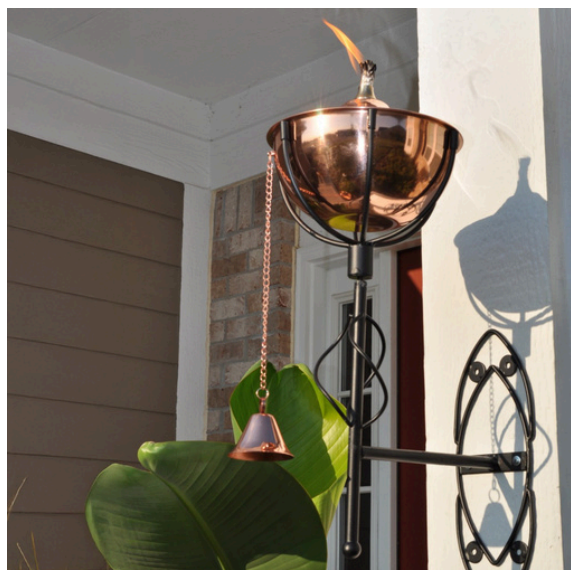

## About Starlite

Since 1999, Starlite Garden & Patio Torche Co. has crafted high quality outdoor lighting with timeless design and durable materials. The product line includes wall sconces, tabletop torches, firepots, and pole torches made of copper, die-cast aluminum, and nickel finishes.

***Maui Grande Smooth Copper Sconce Torches — 1204-SC-SCONCE***

**Description:**

Wall sconce style torches in smooth copper finish.

***Maui Grande Copper Burn Sconce Torches — 1204-CB-SCONCE***

**Description:**

Wall sconce style torches in darker “burn” copper tone.

***Maui Grande Hammered Copper Sconce Torches — 1204-HC-SCONCE***

**Description:**

Hammered texture in copper, same set style.

***Classic Sconce Torch Crater White — ST-CW***

**Description:**

White finish wall sconce style.

***Olympia Firepot — AKEX-TT-0901***

**Description:**

Firepot style (bowl / basin) torch.

***Sydney Firepot Torch — AKEX-TT-0501***

**Description:**

Smaller firepot torch in Sydney style.