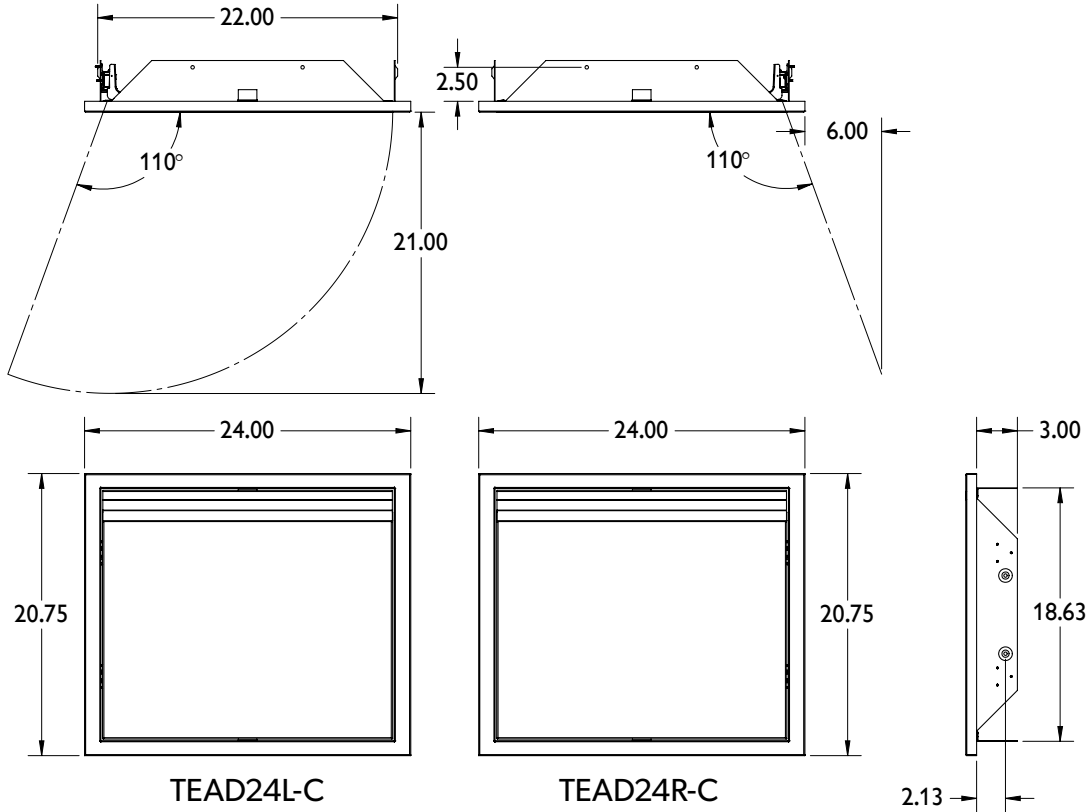

# TWIN EAGLES ACCESS DOOR

TEAD24(L/R)-C | 24 Inch Single Access Doors (Soft Closing)

**GENERAL**

**Model** TEAD24  
**SKU** TEAD24(L/R)-C

**BOX DIMENSIONS**

**Box** 29 x 23 x 7 (inches)  
**Shipping Weight** 19 lbs

**ACCESS DOOR DIMENSIONS**

DIMENSIONS ARE IN INCHES AND TYPICAL TO LEFT AND RIGHT UNITS

**CUTOUT DIMENSIONS**

**Height** 19.00 (inches)  
**Width** 22.25 (inches)

**COUNTER FRONT CUTOUT DIMENSIONS**