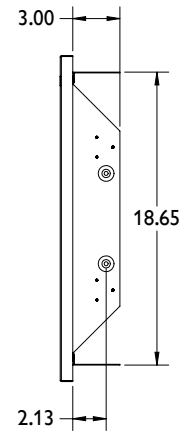

TWIN EAGLES ACCESS DOOR

TEAD30-C | 30 Inch Double Access Doors (Soft Closing)

GENERAL

Model TEAD30
SKU TEAD30-C

BOX DIMENSIONS

Box 23 x 33 x 7 (inches)
Shipping Weight 25 lbs

ACCESS DOOR DIMENSIONS

DIMENSIONS ARE IN INCHES

CUTOUT DIMENSIONS

Height 19.00 (inches)
Width 28.25 (inches)

COUNTER FRONT CUTOUT DIMENSIONS