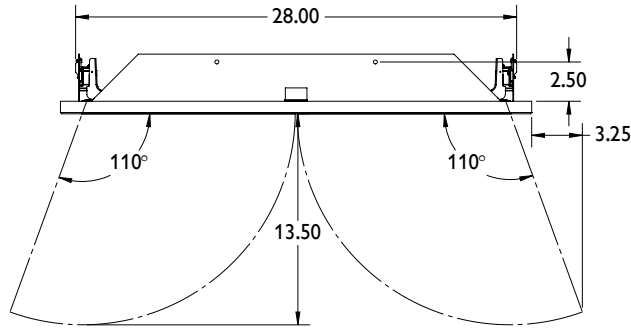

TWIN EAGLES ACCESS DOOR

TEAD30-C | 30 Inch Double Access Doors (Soft Closing)

GENERAL

Model TEAD30
SKU TEAD30-C

BOX DIMENSIONS

Box 23 x 33 x 7 (inches)
Shipping Weight 25 lbs

ACCESS DOOR DIMENSIONS

DIMENSIONS ARE IN INCHES

CUTOUT DIMENSIONS

Height 19.00 (inches)
Width 28.25 (inches)

COUNTER FRONT CUTOUT DIMENSIONS