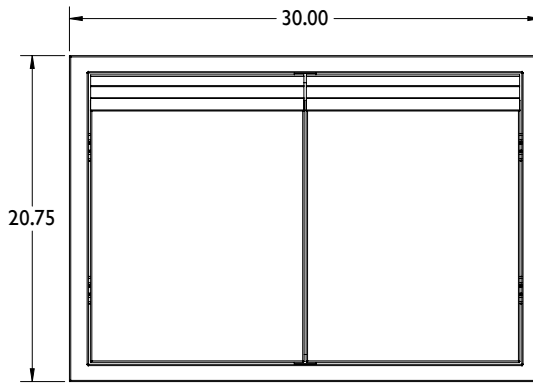

TWIN EAGLES ACCESS DOOR

TEAD30-C | 30 Inch Double Access Doors (Soft Closing)

GENERAL

Model TEAD30
SKU TEAD30-C

BOX DIMENSIONS

Box 23 x 33 x 7 (inches)
Shipping Weight 25 lbs

ACCESS DOOR DIMENSIONS

DIMENSIONS ARE IN INCHES

CUTOUT DIMENSIONS

Height 19.00 (inches)
Width 28.25 (inches)

COUNTER FRONT CUTOUT DIMENSIONS