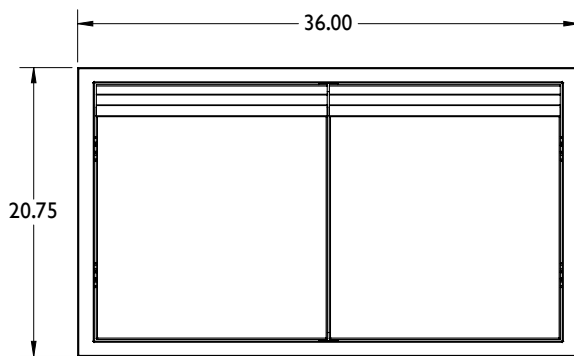

TWIN EAGLES ACCESS DOOR

TEAD36-C | 36 Inch Double Access Doors (Soft Closing)

GENERAL

Model TEAD36
SKU TEAD36-C

BOX DIMENSIONS

Box 23 x 39 x 7 (inches)
Shipping Weight 29 lbs

ACCESS DOOR DIMENSIONS

DIMENSIONS ARE IN INCHES AND TYPICAL TO LEFT AND RIGHT UNITS

CUTOUT DIMENSIONS

Height 19.00 (inches)
Width 34.25 (inches)

COUNTER FRONT CUTOUT DIMENSIONS