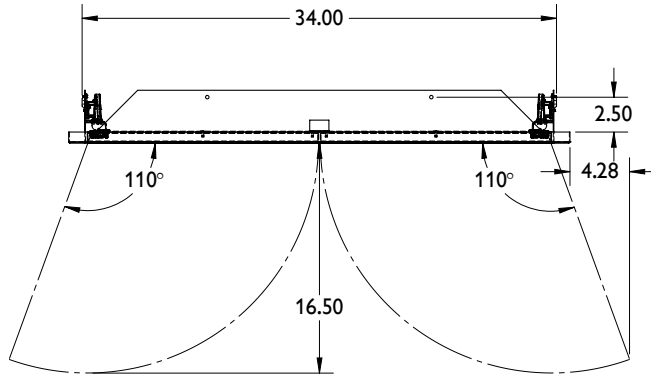

TWIN EAGLES ACCESS DOOR

TEAD36-C | 36 Inch Double Access Doors (Soft Closing)

GENERAL

Model TEAD36
SKU TEAD36-C

BOX DIMENSIONS

Box 23 x 39 x 7 (inches)
Shipping Weight 29 lbs

ACCESS DOOR DIMENSIONS

DIMENSIONS ARE IN INCHES AND TYPICAL TO LEFT AND RIGHT UNITS

CUTOUT DIMENSIONS

Height 19.00 (inches)
Width 34.25 (inches)

COUNTER FRONT CUTOUT DIMENSIONS