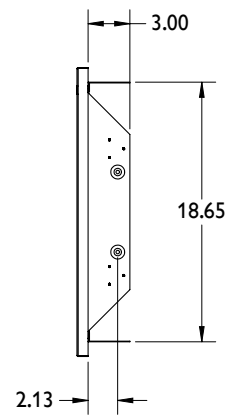

TWIN EAGLES ACCESS DOOR

TEAD36-C | 36 Inch Double Access Doors (Soft Closing)

GENERAL

Model TEAD36
SKU TEAD36-C

BOX DIMENSIONS

Box 23 x 39 x 7 (inches)
Shipping Weight 29 lbs

ACCESS DOOR DIMENSIONS

DIMENSIONS ARE IN INCHES AND TYPICAL TO LEFT AND RIGHT UNITS

CUTOUT DIMENSIONS

Height 19.00 (inches)
Width 34.25 (inches)

COUNTER FRONT CUTOUT DIMENSIONS