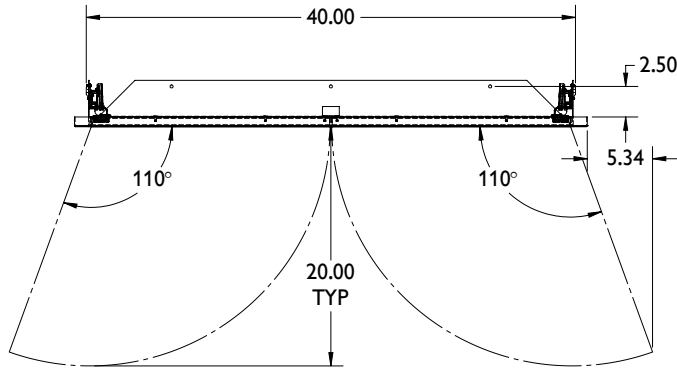

TWIN EAGLES ACCESS DOOR

TEAD42-C | 42 Inch Double Access Doors (Soft Closing)

GENERAL

Model TEAD42
SKU TEAD42-C

BOX DIMENSIONS

Box 23 x 45 x 7 (inches)
Shipping Weight 33 lbs

ACCESS DOOR DIMENSIONS

DIMENSIONS ARE IN INCHES AND TYPICAL TO LEFT AND RIGHT UNITS

CUTOUT DIMENSIONS

Height 19.00 (inches)
Width 40.25 (inches)

COUNTER FRONT CUTOUT DIMENSIONS