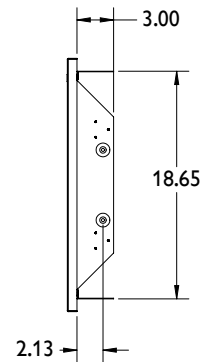

TWIN EAGLES ACCESS DOOR

TEAD42-C | 42 Inch Double Access Doors (Soft Closing)

GENERAL

Model TEAD42
SKU TEAD42-C

BOX DIMENSIONS

Box 23 x 45 x 7 (inches)
Shipping Weight 33 lbs

ACCESS DOOR DIMENSIONS

DIMENSIONS ARE IN INCHES AND TYPICAL TO LEFT AND RIGHT UNITS

CUTOUT DIMENSIONS

Height 19.00 (inches)
Width 40.25 (inches)

COUNTER FRONT CUTOUT DIMENSIONS