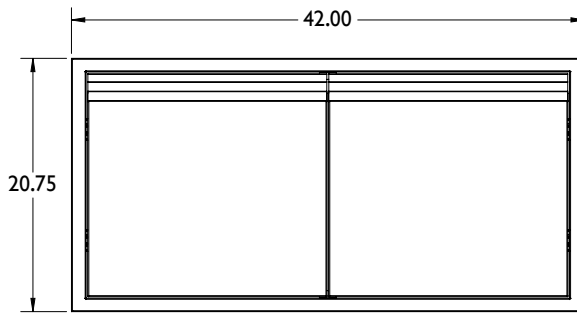

TWIN EAGLES ACCESS DOOR

TEAD42-C | 42 Inch Double Access Doors (Soft Closing)

GENERAL

Model TEAD42
SKU TEAD42-C

BOX DIMENSIONS

Box 23 x 45 x 7 (inches)
Shipping Weight 33 lbs

ACCESS DOOR DIMENSIONS

DIMENSIONS ARE IN INCHES AND TYPICAL TO LEFT AND RIGHT UNITS

CUTOUT DIMENSIONS

Height 19.00 (inches)
Width 40.25 (inches)

COUNTER FRONT CUTOUT DIMENSIONS