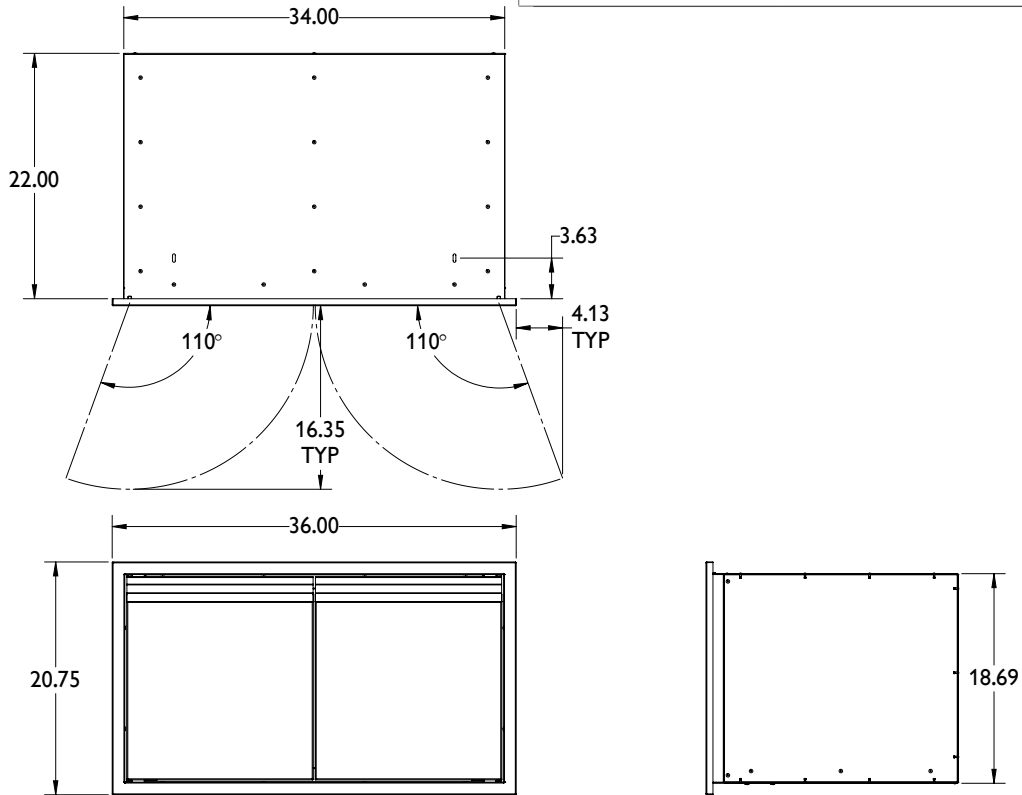

TWIN EAGLES DRY STORAGE

TEDS36-B | 36 Inch Dry Storage

GENERAL

Model TEDS36
SKU TEDS36-B

BOX DIMENSIONS

Box 43 x 33 x 36 (inches)
Shipping Weight 132 lbs

UNIT DIMENSIONS

DIMENSIONS ARE IN INCHES

CUTOUT DIMENSIONS

Height 19.00 (inches)
Width 34.25 (inches)
Depth 22.50 (inches)

COUNTER FRONT CUTOUT DIMENSIONS