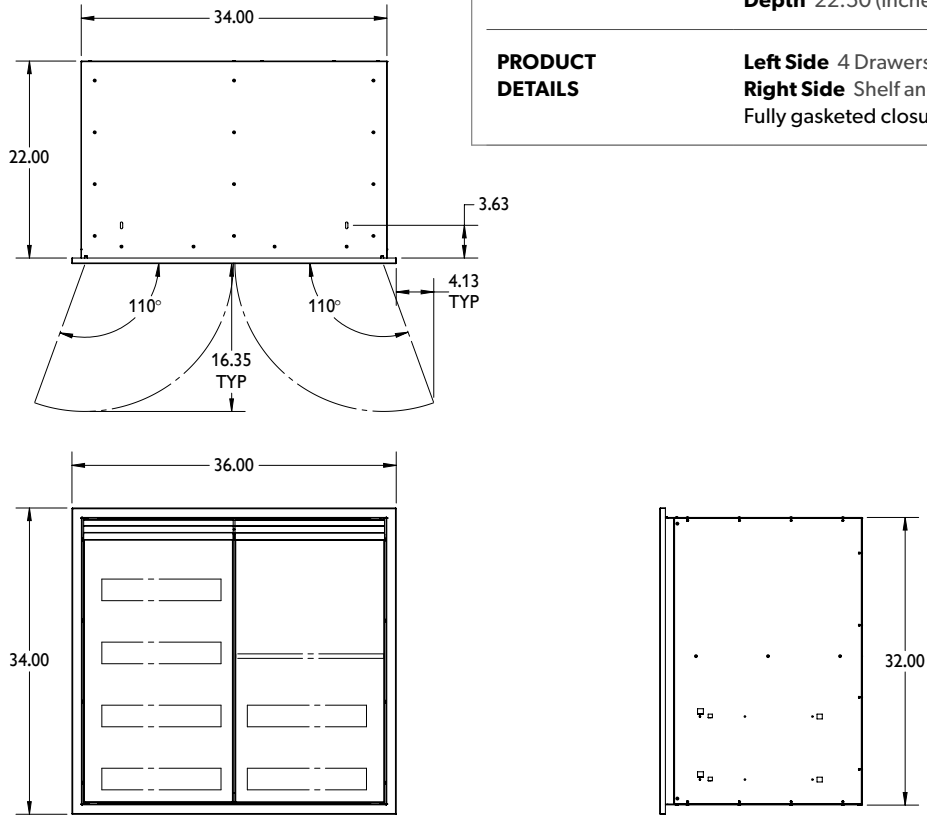

TWIN EAGLES DRY STORAGE

TEDS36T-B | 36 Inch Tall Dry Storage

GENERAL

Model TEDS36T
SKU TEDS36T-B

BOX DIMENSIONS

Box 43 x 33 x 35 (inches)
Shipping Weight 142 lbs

UNIT DIMENSIONS

DIMENSIONS ARE IN INCHES

CUTOUT DIMENSIONS

Height 32.25 (inches)
Width 34.25 (inches)
Depth 22.50 (inches)

PRODUCT DETAILS

Left Side 4 Drawers
Right Side Shelf and 2 drawers
Fully gasketed closure

COUNTER FRONT CUTOUT DIMENSIONS