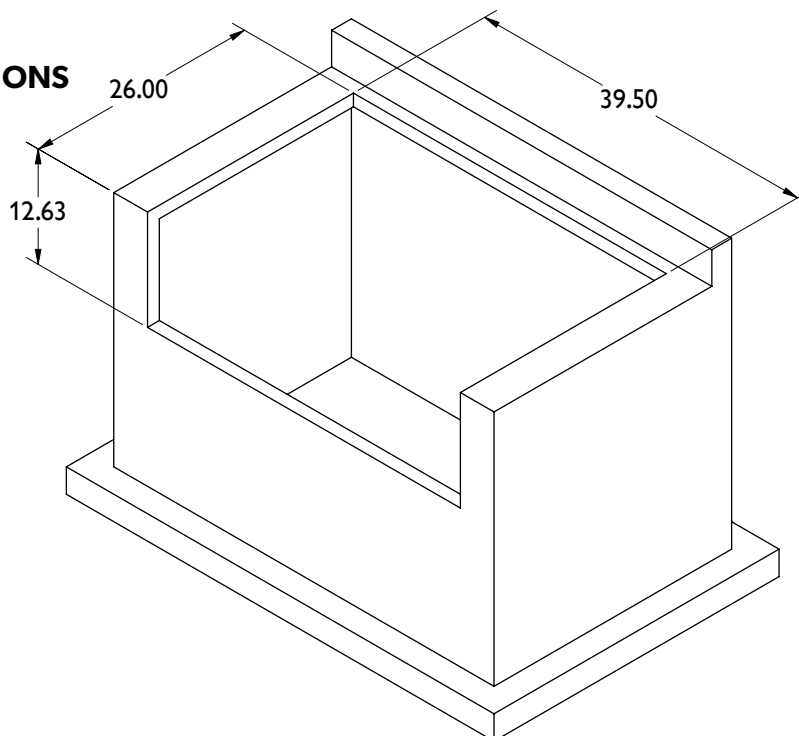

TWIN EAGLES INSULATING JACKET

TEIJ36 | 36 Inch Insulating Jacket, (All Stainless Steel)

GENERAL	Model TEIJ SKU TEIJ36	BOX DIMENSIONS	Box 30 x 45 x 17 (inches) Shipping Weight 50 lbs
		COMPATIBLE MODELS	TEBQ36
		CUTOUT DIMENSIONS	Height 12.63 (inches) Width 39.50 (inches) Depth 26.00 (inches)

COUNTER CUTOUT DIMENSIONS

DIMENSIONS ARE IN INCHES
SOME ASSEMBLY REQUIRED

PN: 4490050792A 11/24