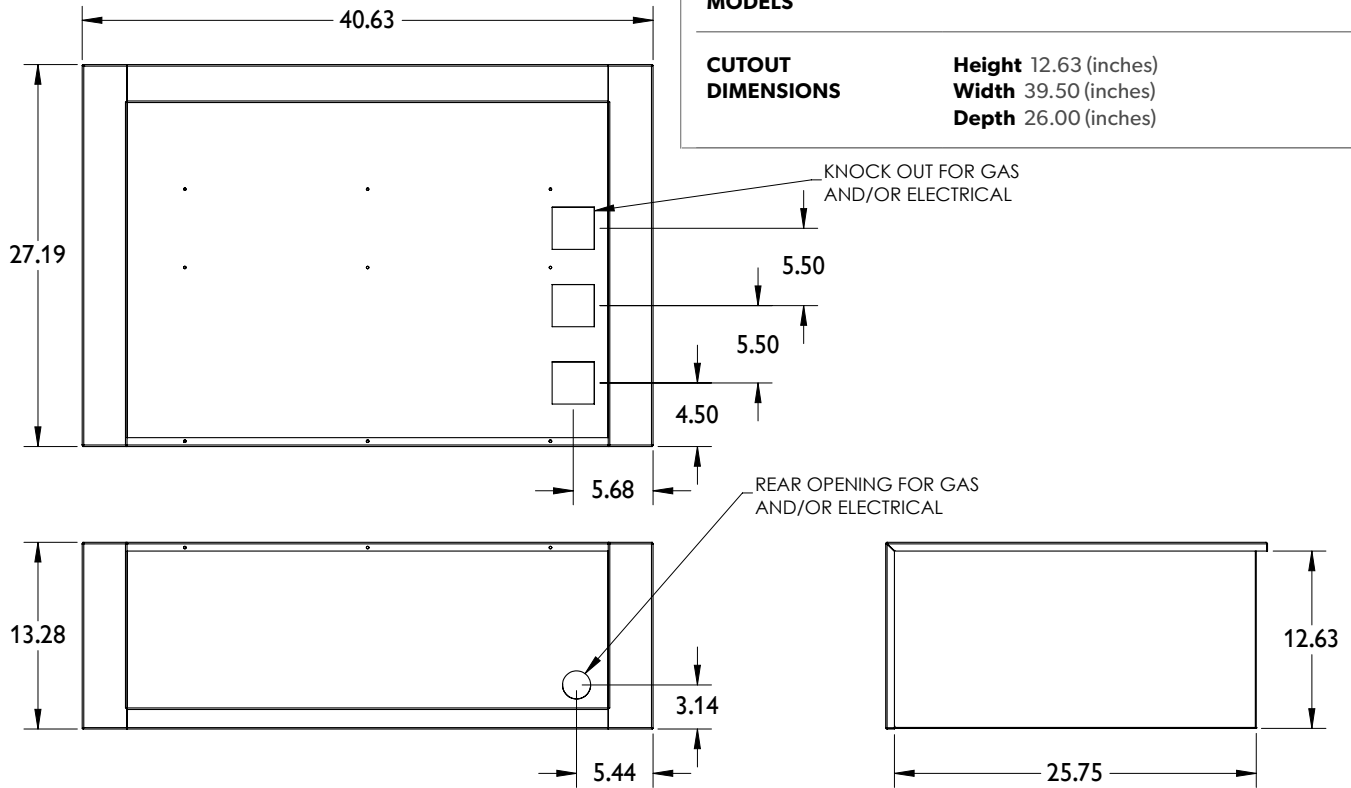

TWIN EAGLES INSULATING JACKET

TEIJ36 | 36 Inch Insulating Jacket, (All Stainless Steel)

GENERAL	Model TEIJ SKU TEIJ36	BOX DIMENSIONS	Box 30 x 45 x 17 (inches) Shipping Weight 50 lbs
		COMPATIBLE MODELS	TEBQ36
		CUTOUT DIMENSIONS	Height 12.63 (inches) Width 39.50 (inches) Depth 26.00 (inches)

COUNTER CUTOUT DIMENSIONS

DIMENSIONS ARE IN INCHES
SOME ASSEMBLY REQUIRED

PN: 4490050792A 11/24