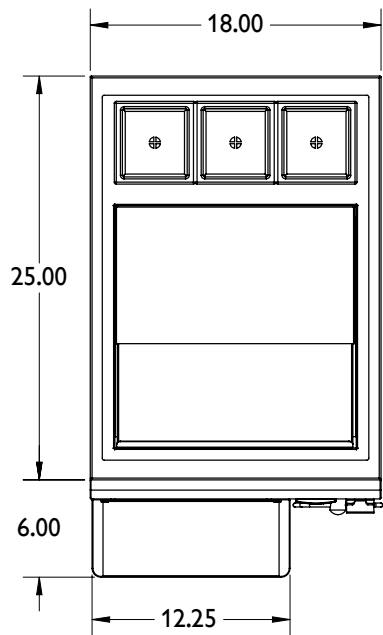

## UNIT DIMENSIONS

## BOX DIMENSIONS

**Box** 31 x 20 x 15 (inches)  
**Shipping Weight** 50 lbs

## CUTOUT DIMENSIONS

**Height** 9.75 (inches)  
**Width** 17.50 (inches)  
**Depth** 24.25 (inches)

## COUNTER CUTOUT DIMENSIONS