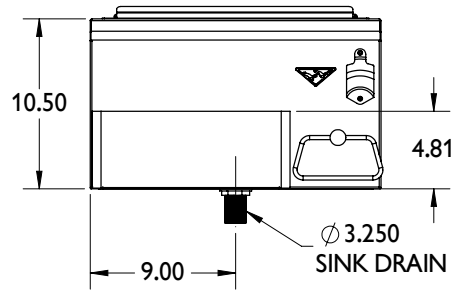

## UNIT DIMENSIONS

## BOX DIMENSIONS

**Box** 31 x 20 x 15 (inches)  
**Shipping Weight** 50 lbs

## CUTOUT DIMENSIONS

**Height** 9.75 (inches)  
**Width** 17.50 (inches)  
**Depth** 24.25 (inches)

## COUNTER CUTOUT DIMENSIONS