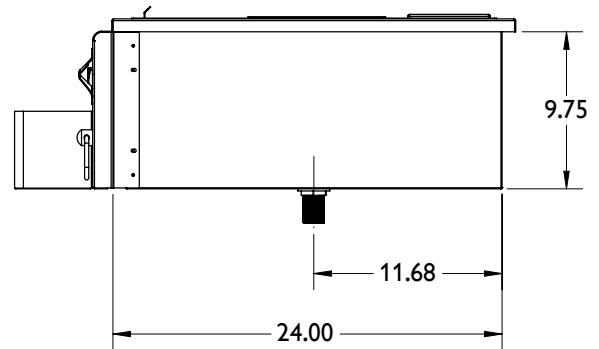

## UNIT DIMENSIONS

## BOX DIMENSIONS

**Box** 31 x 20 x 15 (inches)  
**Shipping Weight** 50 lbs

## CUTOUT DIMENSIONS

**Height** 9.75 (inches)  
**Width** 17.50 (inches)  
**Depth** 24.25 (inches)

## COUNTER CUTOUT DIMENSIONS