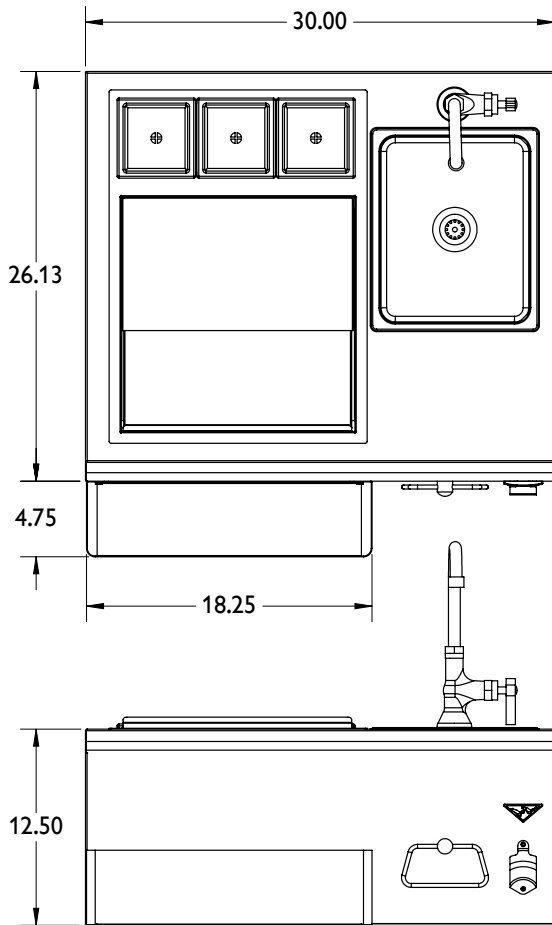

TWIN EAGLES OUTDOOR BAR

TEOB30-B | 30 Inch Outdoor Bar

UNIT DIMENSIONS

GENERAL

Model TEOB30
SKU TEOB30-B

BOX DIMENSIONS

Box 33 x 33 x 15 (inches)
Shipping Weight 68 lbs

CUTOUT DIMENSIONS

Height 9.75 (inches)
Width 28.50 (inches)
Depth 24.25 (inches)

COUNTER CUTOUT DIMENSIONS