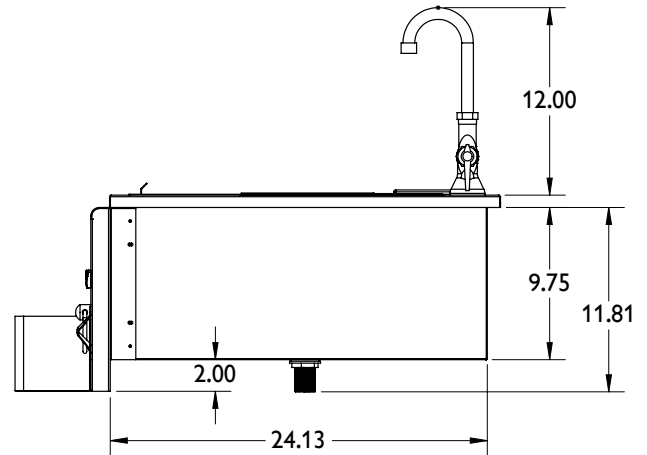

TWIN EAGLES OUTDOOR BAR

TEOB30-B | 30 Inch Outdoor Bar

UNIT DIMENSIONS

GENERAL

Model TEOB30
SKU TEOB30-B

BOX DIMENSIONS

Box 33 x 33 x 15 (inches)
Shipping Weight 68 lbs

CUTOUT DIMENSIONS

Height 9.75 (inches)
Width 28.50 (inches)
Depth 24.25 (inches)

COUNTER CUTOUT DIMENSIONS