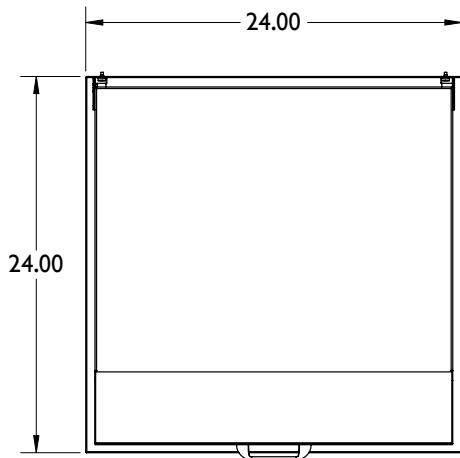

TWIN EAGLES OUTDOOR COOLER

TEOC24D-B | 30 Inch Outdoor Cooler, Drop-in

UNIT DIMENSIONS

GENERAL

Model TEOC24D
SKU TEOC24D-B

BOX DIMENSIONS

Box 29 x 26 x 7 (inches)
Shipping Weight 65 lbs

CUTOUT DIMENSIONS

Height 12.13 (inches)
Width 22.75 (inches)
Depth 22.75 (inches)

COUNTER CUTOUT DIMENSIONS