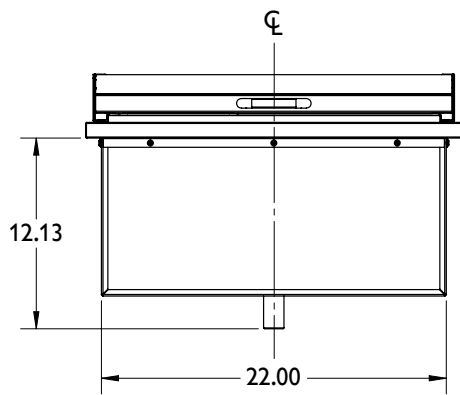

TWIN EAGLES OUTDOOR COOLER

TEOC24D-B | 30 Inch Outdoor Cooler, Drop-in

UNIT DIMENSIONS

GENERAL

Model TEOC24D
SKU TEOC24D-B

BOX DIMENSIONS

Box 29 x 26 x 7 (inches)
Shipping Weight 65 lbs

CUTOUT DIMENSIONS

Height 12.13 (inches)
Width 22.75 (inches)
Depth 22.75 (inches)

COUNTER CUTOUT DIMENSIONS