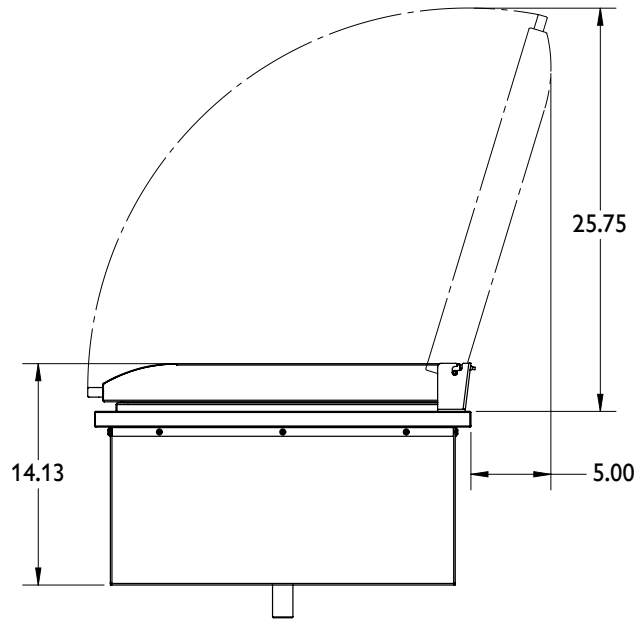

TWIN EAGLES OUTDOOR COOLER

TEOC24D-B | 30 Inch Outdoor Cooler, Drop-in

UNIT DIMENSIONS

GENERAL

Model TEOC24D
SKU TEOC24D-B

BOX DIMENSIONS

Box 29 x 26 x 7 (inches)
Shipping Weight 65 lbs

CUTOUT DIMENSIONS

Height 12.13 (inches)
Width 22.75 (inches)
Depth 22.75 (inches)

COUNTER CUTOUT DIMENSIONS