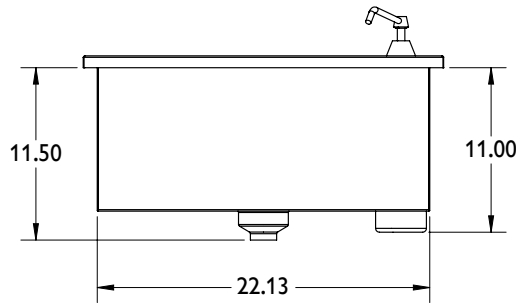

# TWIN EAGLES OUTDOOR SINK

TEOS24-B | 24 Inch Outdoor Sink w/ S/S Cover (Faucet Not Included)

**GENERAL**

**Model** TEOS24  
**SKU** TEOS24-B

**BOX DIMENSIONS**

**Box** 27 x 28 x 17 (inches)  
**Shipping Weight** 31 lbs

**UNIT DIMENSIONS**

DIMENSIONS ARE IN INCHES

**CUTOUT DIMENSIONS**

**Height** 11.50 (inches)  
**Width** 22.75 (inches)  
**Depth** 21.75 (inches)

**PRODUCT DETAILS**

Faucet sold separately  
Stainless steel basin cover included

**COUNTER CUTOUT DIMENSIONS**