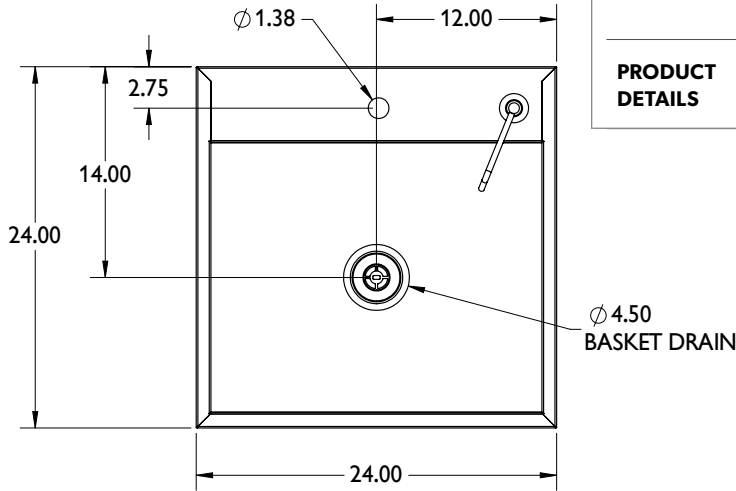

# TWIN EAGLES OUTDOOR SINK

TEOS24-B | 24 Inch Outdoor Sink w/ S/S Cover (Faucet Not Included)

**GENERAL**

**Model** TEOS24  
**SKU** TEOS24-B

**BOX DIMENSIONS**

**Box** 27 x 28 x 17 (inches)  
**Shipping Weight** 31 lbs

**UNIT DIMENSIONS**

DIMENSIONS ARE IN INCHES

**CUTOUT DIMENSIONS**

**Height** 11.50 (inches)  
**Width** 22.75 (inches)  
**Depth** 21.75 (inches)

**PRODUCT DETAILS**

Faucet sold separately  
Stainless steel basin cover included

**COUNTER CUTOUT DIMENSIONS**