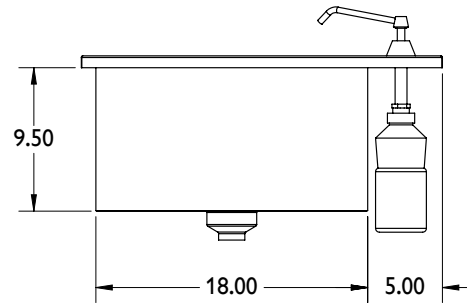

# TWIN EAGLES OUTDOOR SINK

TEOS24-B | 24 Inch Outdoor Sink w/ S/S Cover (Faucet Not Included)

**GENERAL**

**Model** TEOS24  
**SKU** TEOS24-B

**BOX DIMENSIONS**

**Box** 27 x 28 x 17 (inches)  
**Shipping Weight** 31 lbs

**UNIT DIMENSIONS**

DIMENSIONS ARE IN INCHES

**CUTOUT DIMENSIONS**

**Height** 11.50 (inches)  
**Width** 22.75 (inches)  
**Depth** 21.75 (inches)

**PRODUCT DETAILS**

Faucet sold separately  
Stainless steel basin cover included

**COUNTER CUTOUT DIMENSIONS**