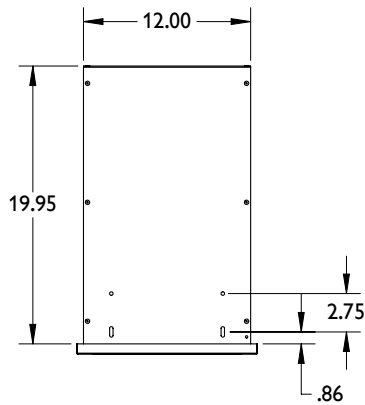

## UNIT DIMENSIONS

### BOX DIMENSIONS

**Box** 22 x 15 x 23 (inches)  
**Shipping Weight** 45 lbs

### CUTOUT DIMENSIONS

**Height** 19.00 (inches)  
**Width** 12.13 (inches)  
**Depth** 20.75 (inches)

## COUNTER FRONT CUTOUT DIMENSIONS