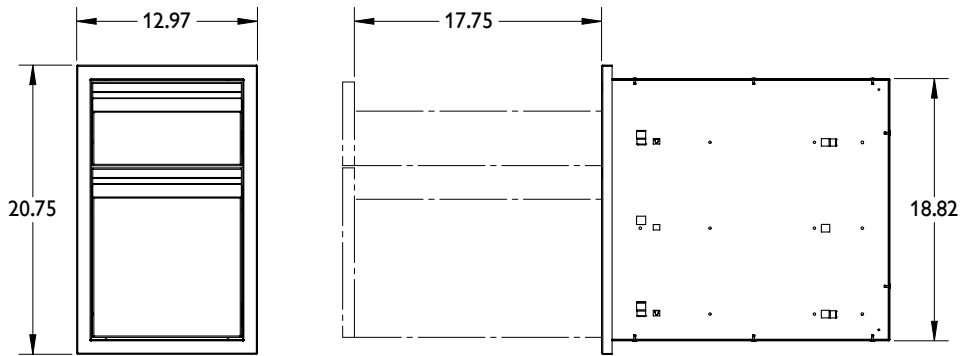

## UNIT DIMENSIONS

### BOX DIMENSIONS

**Box** 22 x 15 x 23 (inches)  
**Shipping Weight** 45 lbs

### CUTOUT DIMENSIONS

**Height** 19.00 (inches)  
**Width** 12.13 (inches)  
**Depth** 20.75 (inches)

## COUNTER FRONT CUTOUT DIMENSIONS