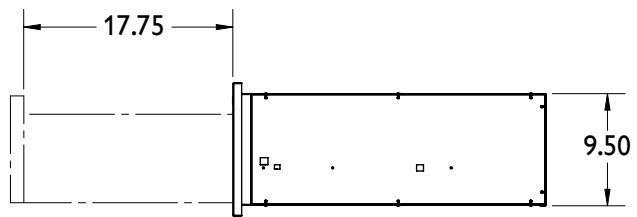

## UNIT DIMENSIONS

## BOX DIMENSIONS

**Box** 33 x 32 x 15 (inches)  
**Shipping Weight** 50 lbs

## CUTOUT DIMENSIONS

**Height** 9.75 (inches)  
**Width** 27.25 (inches)  
**Depth** 27.00 (inches)

## COUNTER FRONT CUTOUT DIMENSIONS