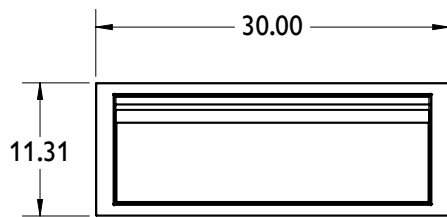

## UNIT DIMENSIONS

## BOX DIMENSIONS

**Box** 33 x 32 x 15 (inches)  
**Shipping Weight** 50 lbs

## CUTOUT DIMENSIONS

**Height** 9.75 (inches)  
**Width** 27.25 (inches)  
**Depth** 27.00 (inches)