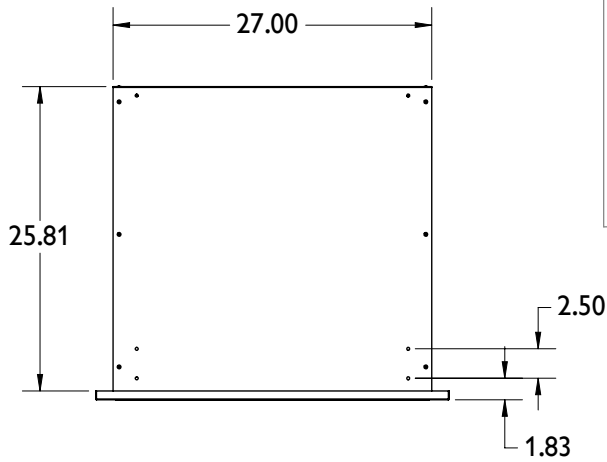

## UNIT DIMENSIONS

## BOX DIMENSIONS

**Box** 33 x 32 x 15 (inches)  
**Shipping Weight** 50 lbs

## CUTOUT DIMENSIONS

**Height** 9.75 (inches)  
**Width** 27.25 (inches)  
**Depth** 27.00 (inches)

## COUNTER FRONT CUTOUT DIMENSIONS