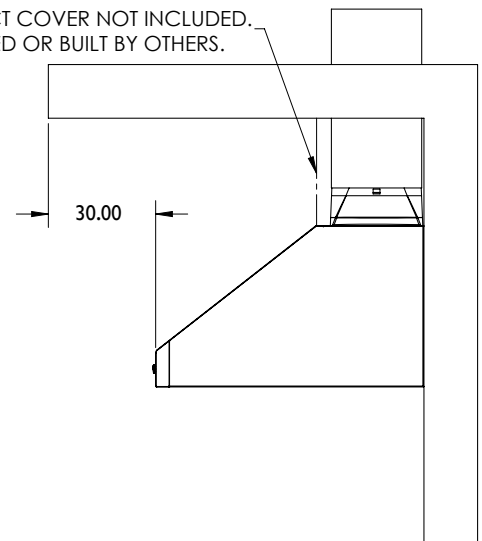

BLOWER

TEMI-120I-C - 1,200 CFM Internal blower motor sold separately

MOUNTING REQUIREMENTS

Offset from grill surface 36" MIN
Mounting Surface Thickness 3/4" MIN
Furring strips may be required based on mounting surface construction.

BOX DIMENSIONS

Box 21 x 61 x 31 (inches)
Shipping Weight 117 lbs

INSTALLATION

Note: For detailed installation guide, refer to product manual.

SOFFIT/DUCT COVER NOT INCLUDED.
PROVIDED OR BUILT BY OTHERS.