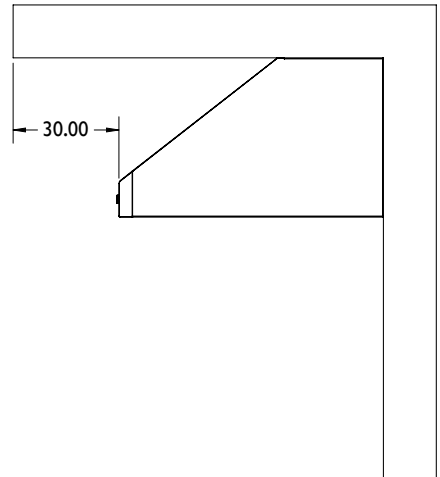

TWIN EAGLES VENT HOOD

TEVH60-C | 60 Inch Vent Hood

GENERAL

Model TEVH60
SKU TEVH60-C

POWER REQUIREMENTS

Electrical Requirements 120V, 5.4A, 60Hz
Requires dedicated 15 amp service
Cord Length 6 feet
Receptacle 3 prong grounding plug

BLOWER

TEMI-120I-C - 1,200 CFM Internal blower motor sold separately

MOUNTING REQUIREMENTS

Offset from grill surface 36" MIN
Mounting Surface Thickness 3/4" MIN
Furring strips may be required based on mounting surface construction.

BOX DIMENSIONS

Box 21 x 61 x 31 (inches)
Shipping Weight 117 lbs

INSTALLATION

Note: For detailed installation guide, refer to product manual.

SOFFIT/DUCT COVER NOT INCLUDED.
PROVIDED OR BUILT BY OTHERS.