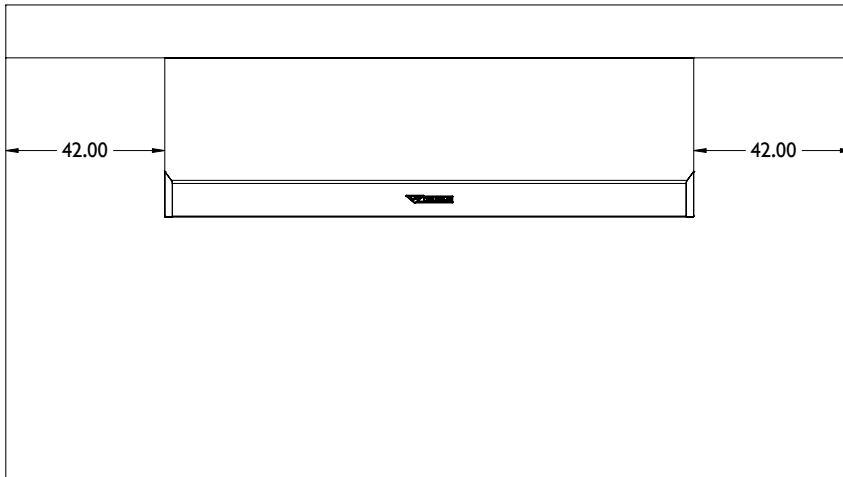

TWIN EAGLES VENT HOOD

TEVH60-C | 60 Inch Vent Hood

GENERAL

Model TEVH60
SKU TEVH60-C

POWER REQUIREMENTS

Electrical Requirements 120V, 5.4A, 60Hz
Requires dedicated 15 amp service
Cord Length 6 feet
Receptacle 3 prong grounding plug

BLOWER

TEMI-120I-C - 1,200 CFM Internal blower motor sold separately

MOUNTING REQUIREMENTS

Offset from grill surface 36" MIN
Mounting Surface Thickness 3/4" MIN
Furring strips may be required based on mounting surface construction.

BOX DIMENSIONS

Box 21 x 61 x 31 (inches)
Shipping Weight 117 lbs

INSTALLATION

Note: For detailed installation guide, refer to product manual.

SOFFIT/DUCT COVER NOT INCLUDED.
PROVIDED OR BUILT BY OTHERS.