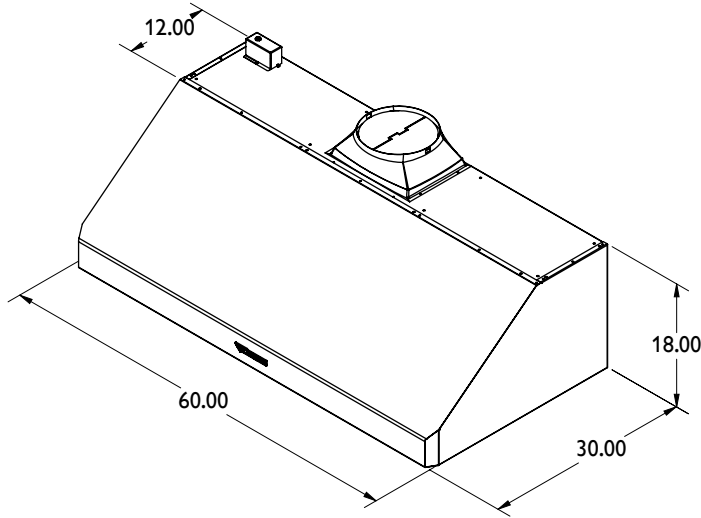

TWIN EAGLES VENT HOOD

TEVH60-C | 60 Inch Vent Hood

GENERAL

Model TEVH60
SKU TEVH60-C

POWER REQUIREMENTS

Electrical Requirements 120V, 5.4A, 60Hz
Requires dedicated 15 amp service
Cord Length 6 feet
Receptacle 3 prong grounding plug

BLOWER

TEMI-120I-C - 1,200 CFM Internal blower motor sold separately

MOUNTING REQUIREMENTS

Offset from grill surface 36" MIN
Mounting Surface Thickness 3/4" MIN
Furring strips may be required based on mounting surface construction.

BOX DIMENSIONS

Box 21 x 61 x 31 (inches)
Shipping Weight 117 lbs

INSTALLATION

Note: For detailed installation guide, refer to product manual.

SOFFIT/DUCT COVER NOT INCLUDED.
PROVIDED OR BUILT BY OTHERS.