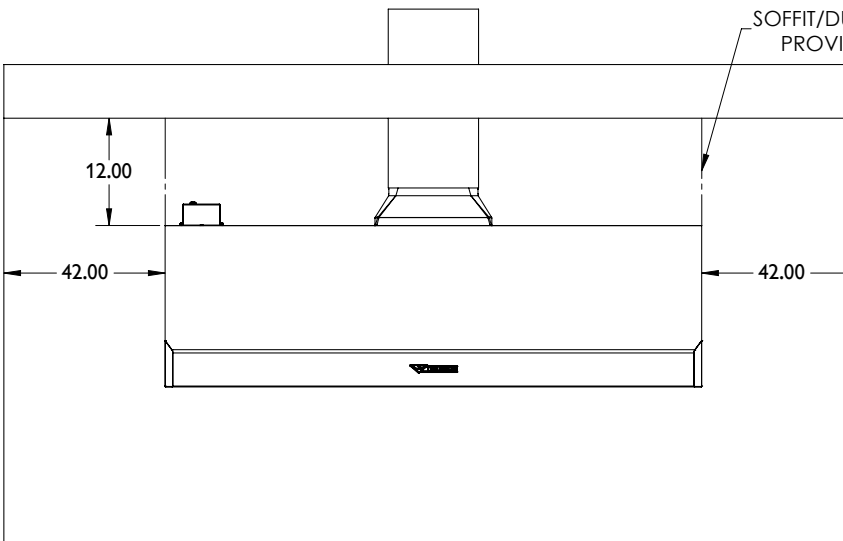

TWIN EAGLES VENT HOOD

TEVH60-C | 60 Inch Vent Hood

GENERAL

Model TEVH60
SKU TEVH60-C

POWER REQUIREMENTS

Electrical Requirements 120V, 5.4A, 60Hz
Requires dedicated 15 amp service
Cord Length 6 feet
Receptacle 3 prong grounding plug

BLOWER

TEMI-120I-C - 1,200 CFM Internal blower motor sold separately

MOUNTING REQUIREMENTS

Offset from grill surface 36" MIN
Mounting Surface Thickness 3/4" MIN
Furring strips may be required based on mounting surface construction.

BOX DIMENSIONS

Box 21 x 61 x 31 (inches)
Shipping Weight 117 lbs

INSTALLATION

Note: For detailed installation guide, refer to product manual.

SOFFIT/DUCT COVER NOT INCLUDED.
PROVIDED OR BUILT BY OTHERS.