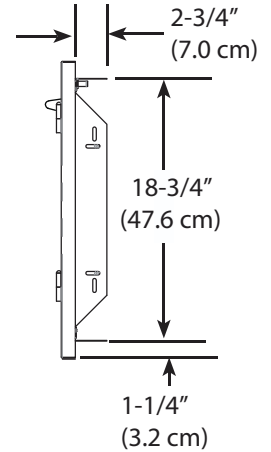

VOADD5361 - 36" DOOR

Product Dimensions

FRONT VIEW

SIDE VIEW

Cutout Dimensions

SIDE VIEW