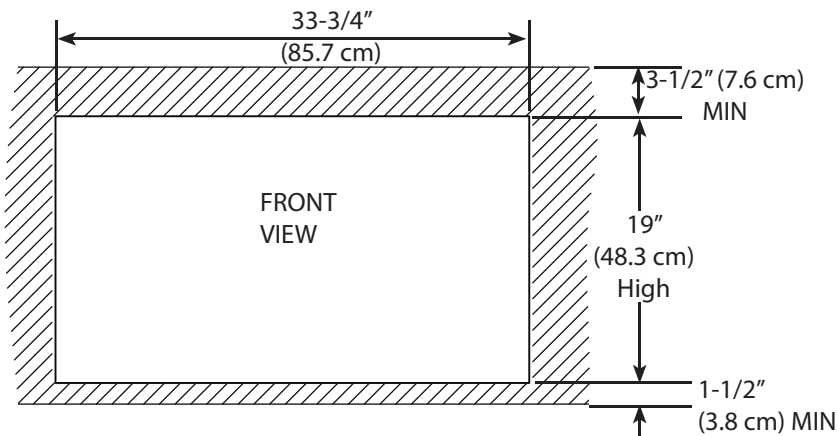

VOADD5361 - 36" DOOR

Product Dimensions

FRONT VIEW

SIDE VIEW

Cutout Dimensions

SIDE VIEW