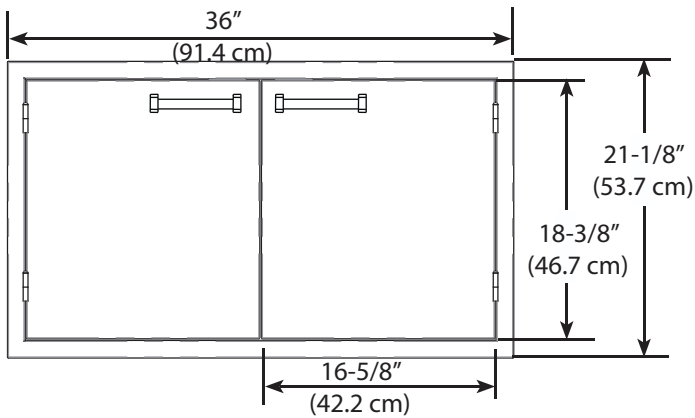

VOADD5361 - 36" DOOR

Product Dimensions

FRONT VIEW

SIDE VIEW

Cutout Dimensions

SIDE VIEW