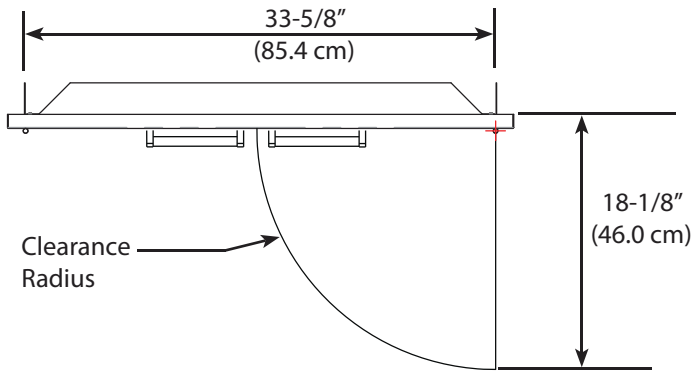

VOADD5361 - 36" DOOR

Product Dimensions

FRONT VIEW

SIDE VIEW

Cutout Dimensions

SIDE VIEW